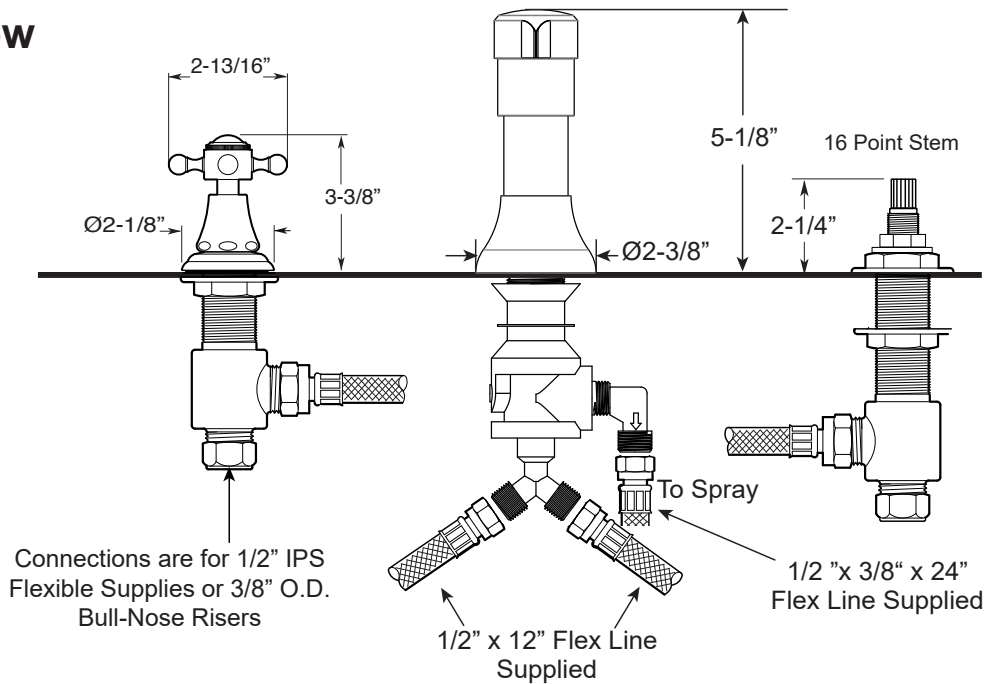

FEATURES:

- All brass construction.
- Hot & Cold valves and integral Vacuum Breaker/Diverter require 1-1/4" (max.) holes.
- Includes pop-up drain assembly with overflow. Longer ball rod available on request. P/N: APS.11.019
- Diverter controls water flow between douche spray & flushing rim.
- 1/4-turn ceramic disc valve cartridges for handles.
- Available in all finishes. Warranty varies according to finish selection.

Bidet Set with
St. Michel Handles

1.005590

Front View

Side View

Note: Measurements are subject to change. No responsibility is assumed for use of superseded or voided pages.