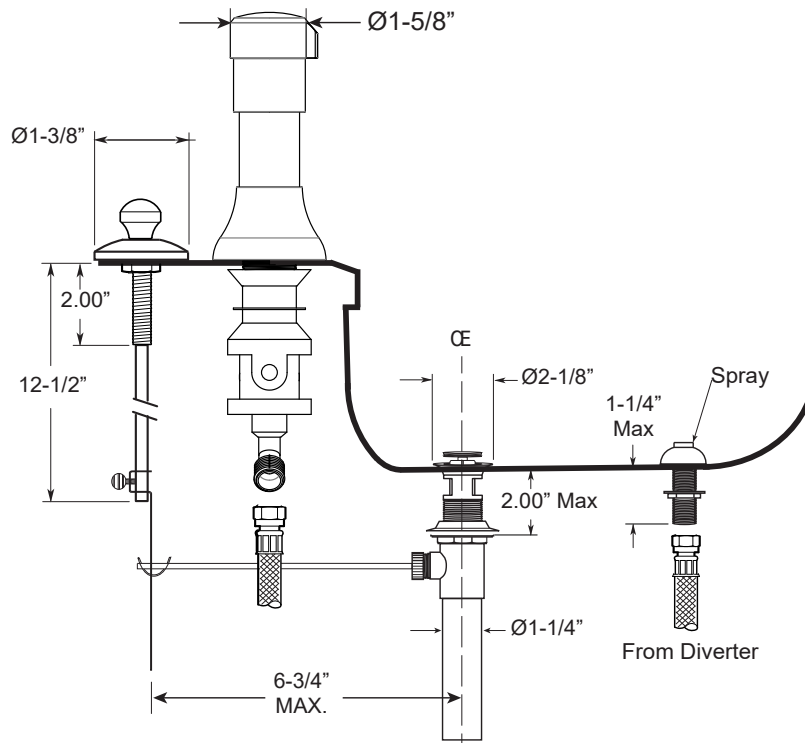

FEATURES:

- All brass construction.
- Hot & Cold valves and integral Vacuum Breaker/Diverter require 1-1/4" (max.) holes.
- Includes pop-up drain assembly with overflow. Longer ball rod available on request. P/N: APS.11.019
- Diverter controls water flow between douche spray & flushing rim.
- 1/4-turn ceramic disc valve cartridges for handles.
- Available in all finishes. Warranty varies according to finish selection.

Bidet Set with
St. Michel Handles

1.005590

Front View

Side View

Note: Measurements are subject to change. No responsibility is assumed for use of superseded or voided pages.