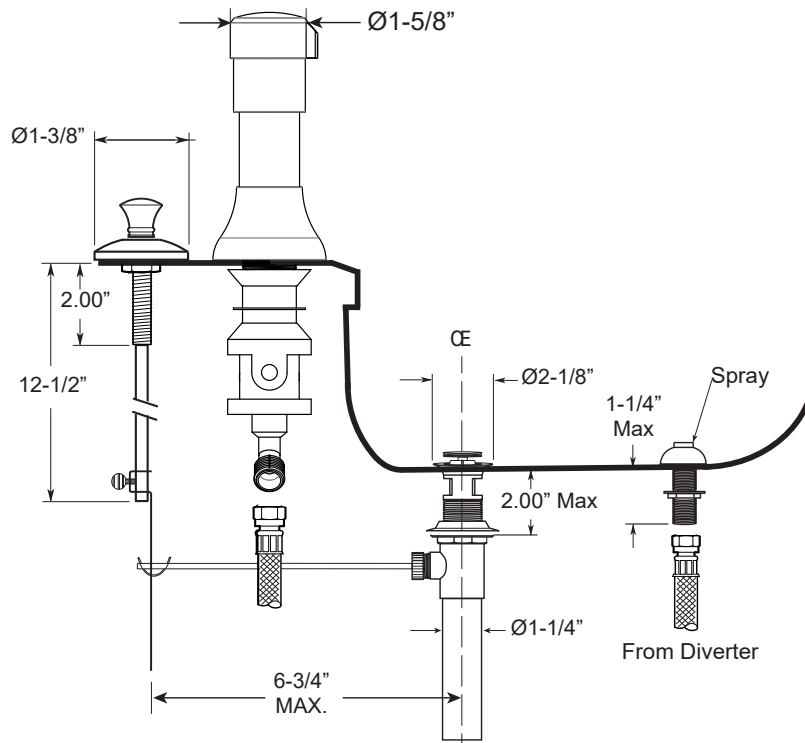

FEATURES:

- All brass construction.
- Hot & Cold valves and integral Vacuum Breaker/Diverter require 1-1/4" (max.) holes.
- Includes pop-up drain assembly with overflow. Longer ball rod available on request. P/N: APS.11.019
- Diverter controls water flow between douche spray & flushing rim.
- 1/4-turn ceramic disc valve cartridges for handles.
- Available in all finishes. Warranty varies according to finish selection.

Bidet Set with
Orleans Handles

1.005790

Front View

Side View

Note: Measurements are subject to change. No responsibility is assumed for use of superseded or voided pages.