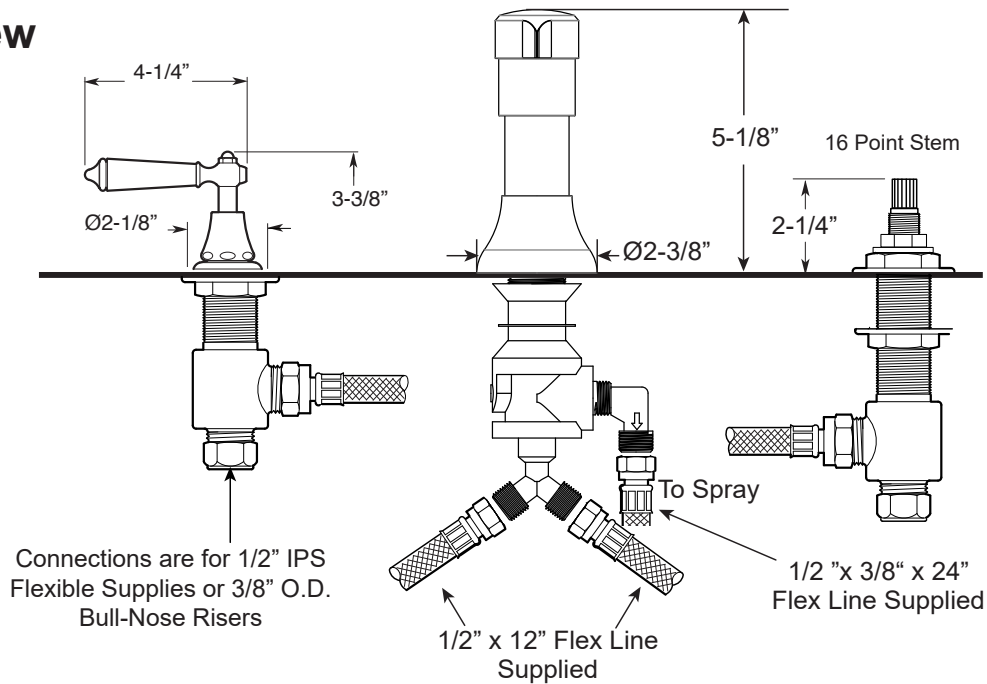

FEATURES:

- All brass construction.
- Hot & Cold valves and integral Vacuum Breaker/Diverter require 1-1/4" (max.) holes.
- Includes pop-up drain assembly with overflow. Longer ball rod available on request. P/N: APS.11.019
- Diverter controls water flow between douche spray & flushing rim.
- 1/4-turn ceramic disc valve cartridges for handles.
- Available in all finishes. Warranty varies according to finish selection.

Bidet Set with
Orleans Handles

1.005790

Front View

Side View

Note: Measurements are subject to change. No responsibility is assumed for use of superseded or voided pages.