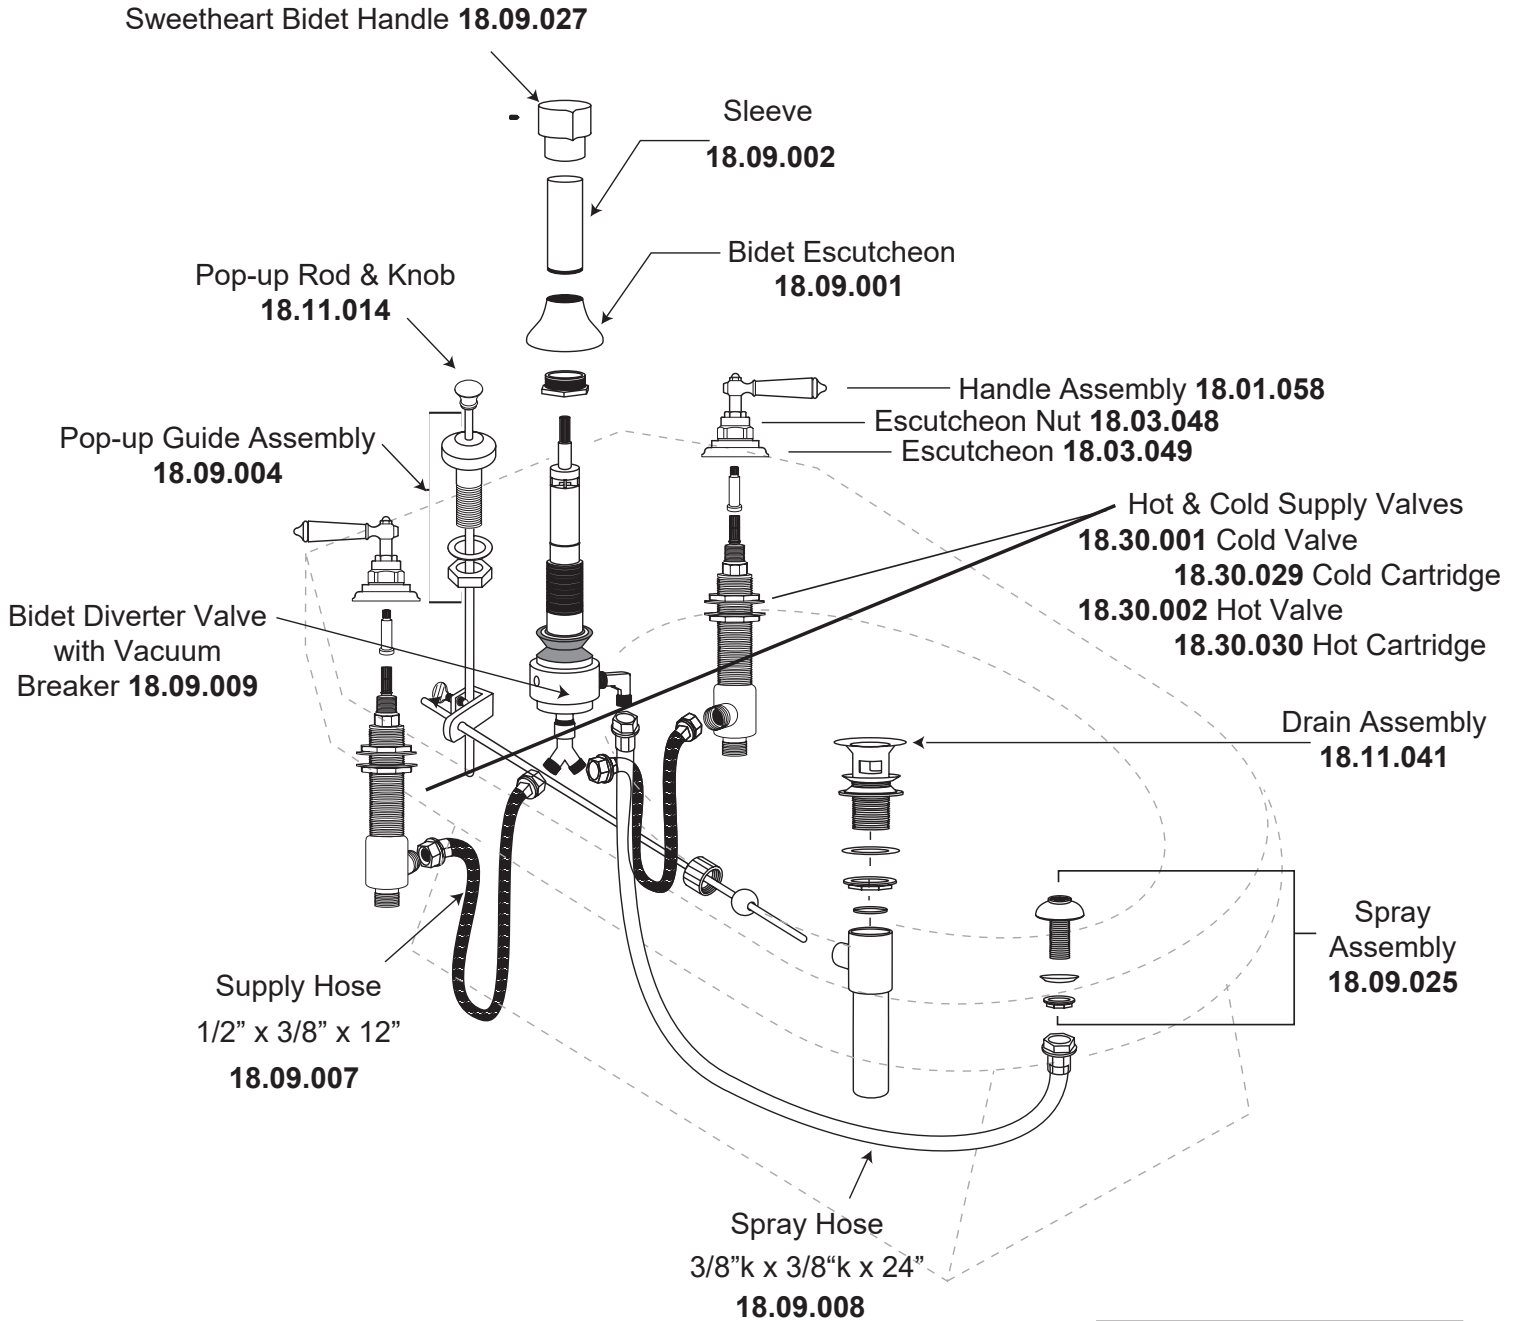

**Bidet Set with Aria Handles
1.000190**

Extended ball rod
available **APS.11.019**