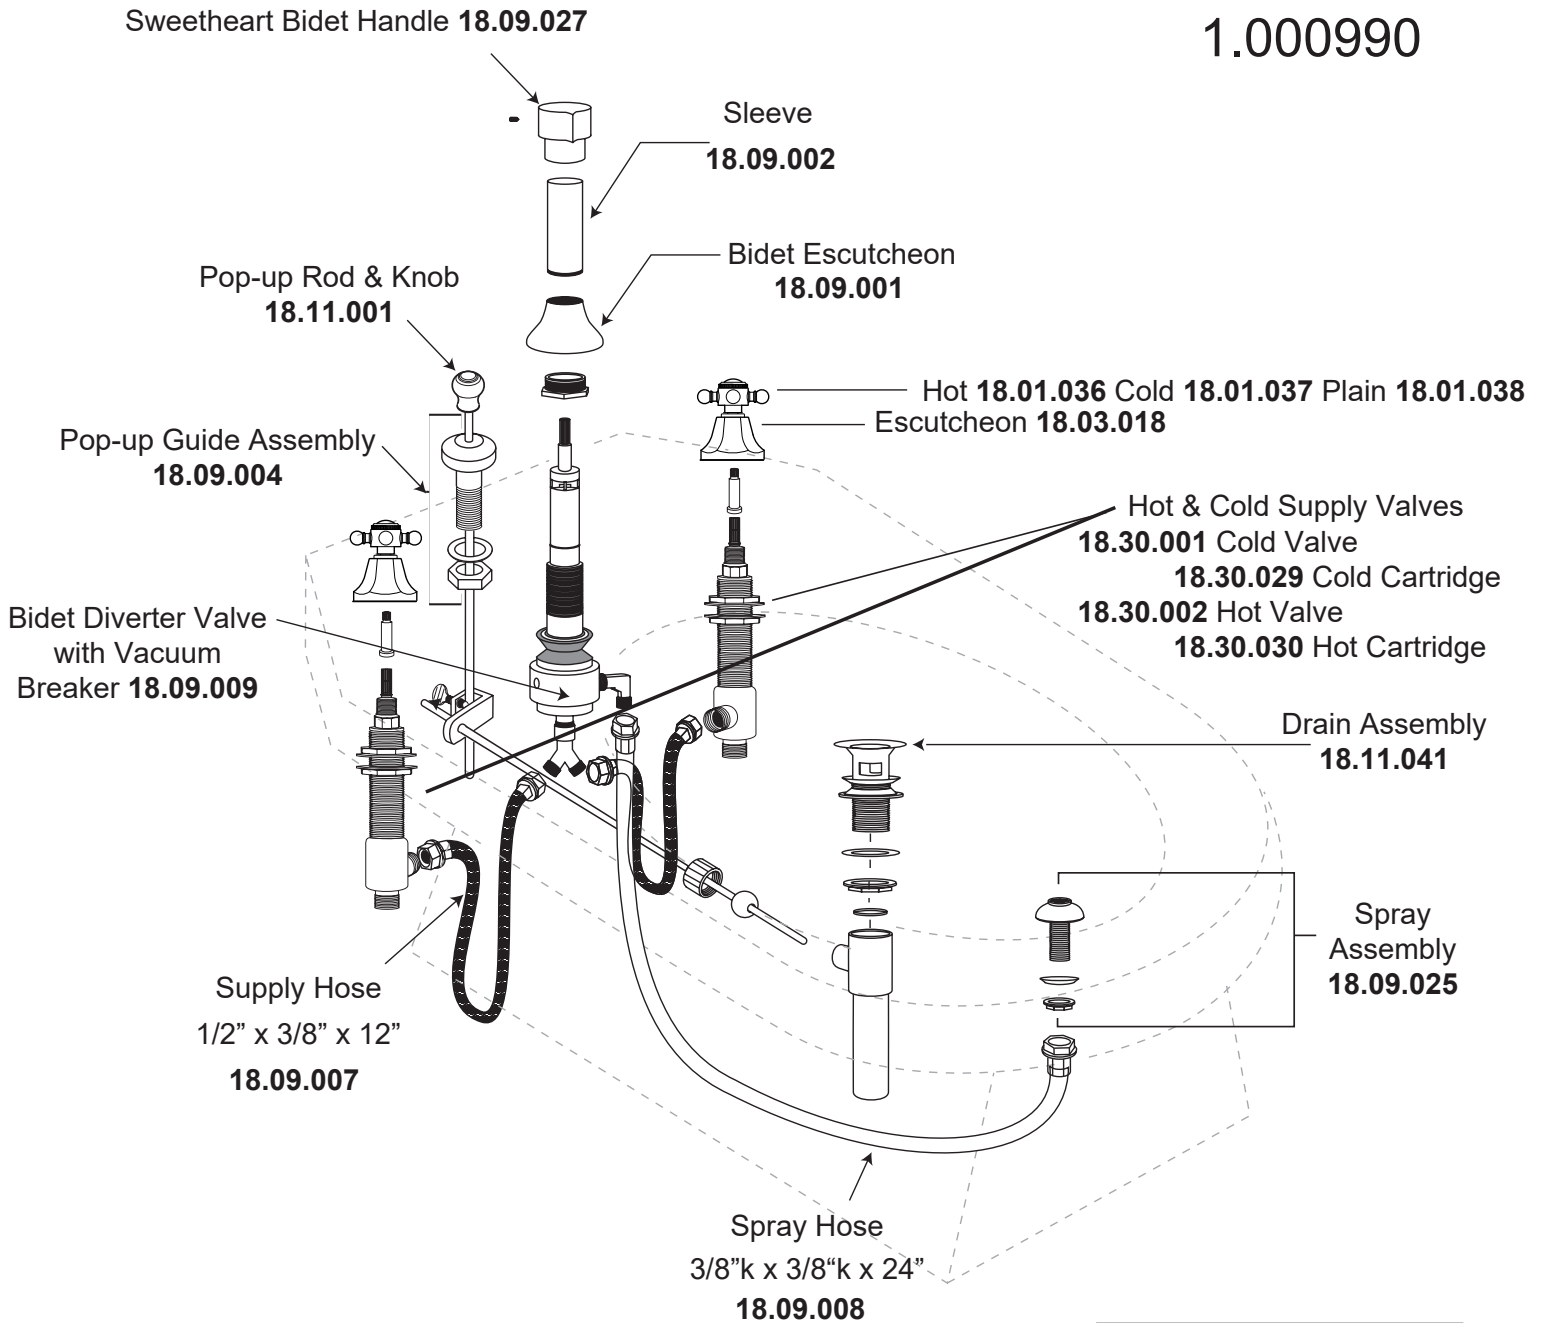

**Bidet Set with  
Salem Handles  
1.000990**

Extended ball rod  
available **APS.11.019**