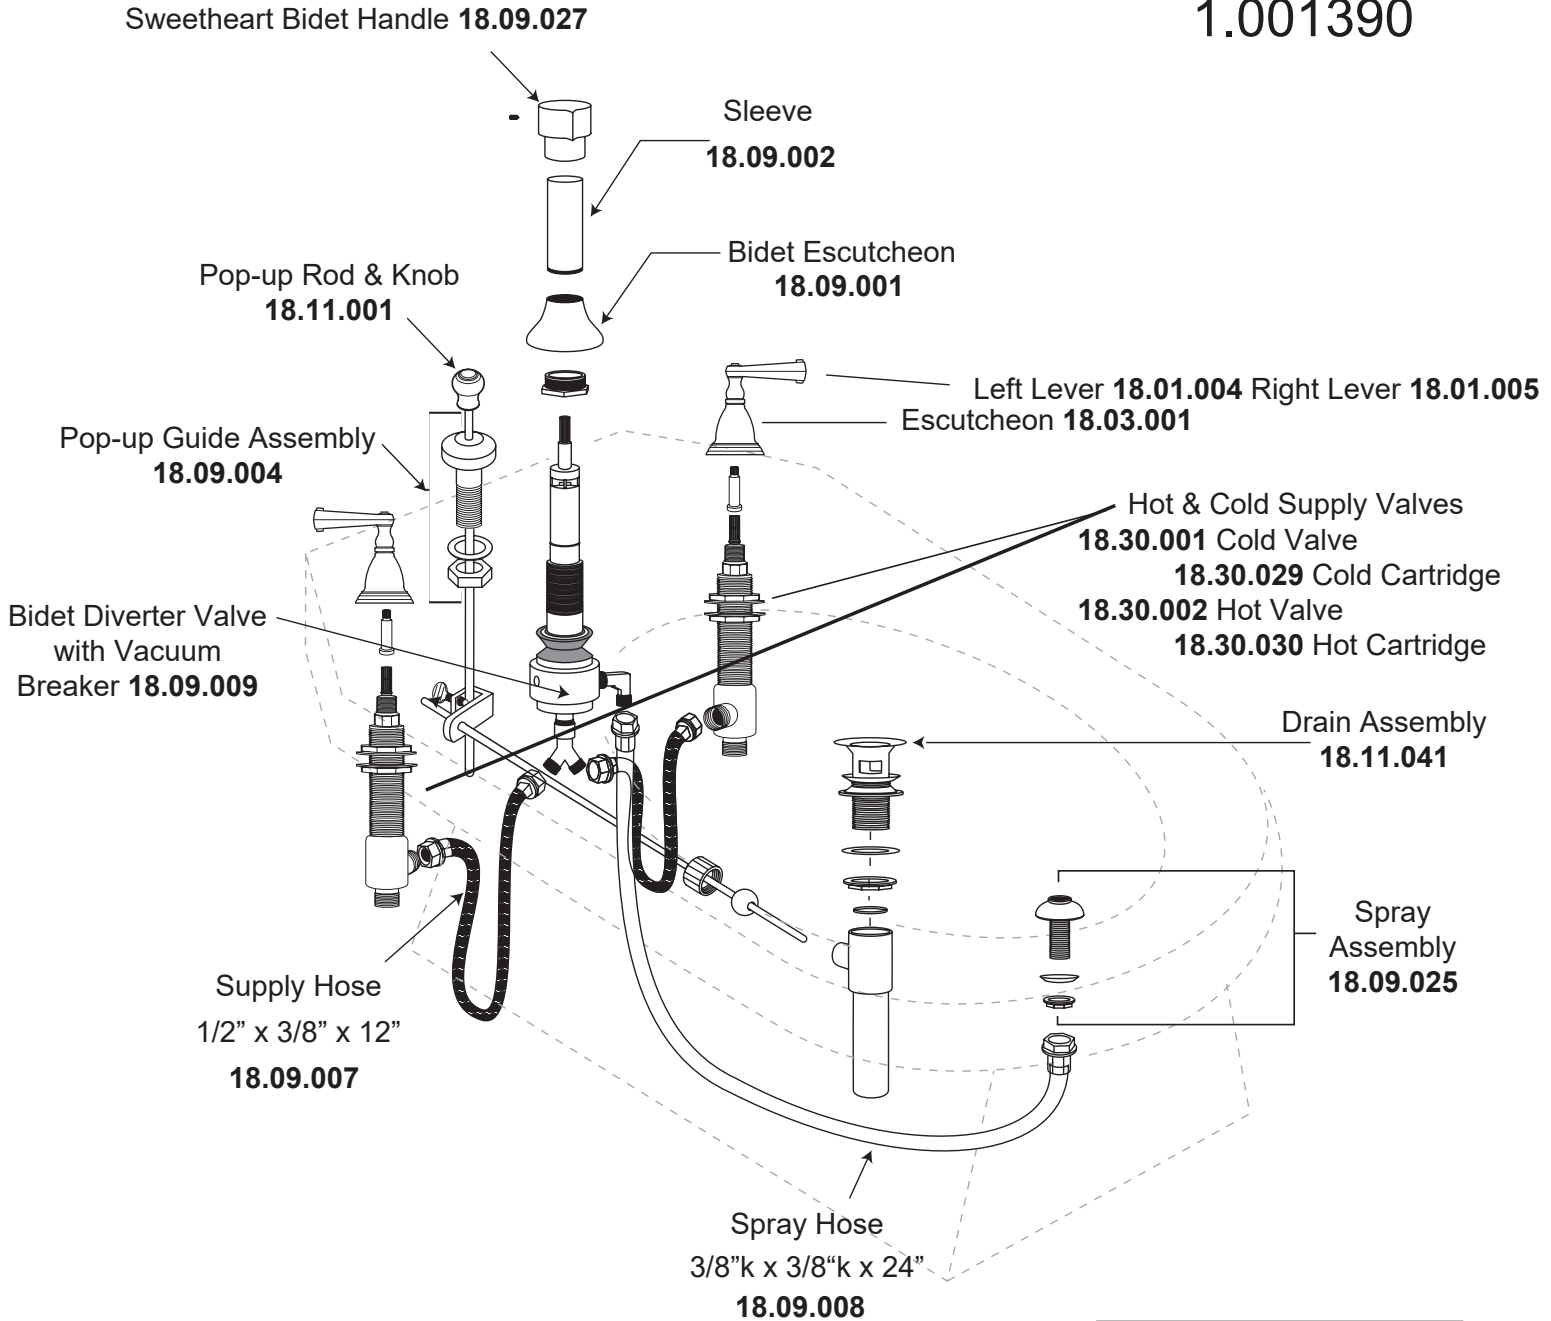

**Bidet Set with  
Hampshire Handles  
1.001390**

Extended ball rod  
available **APS.11.019**