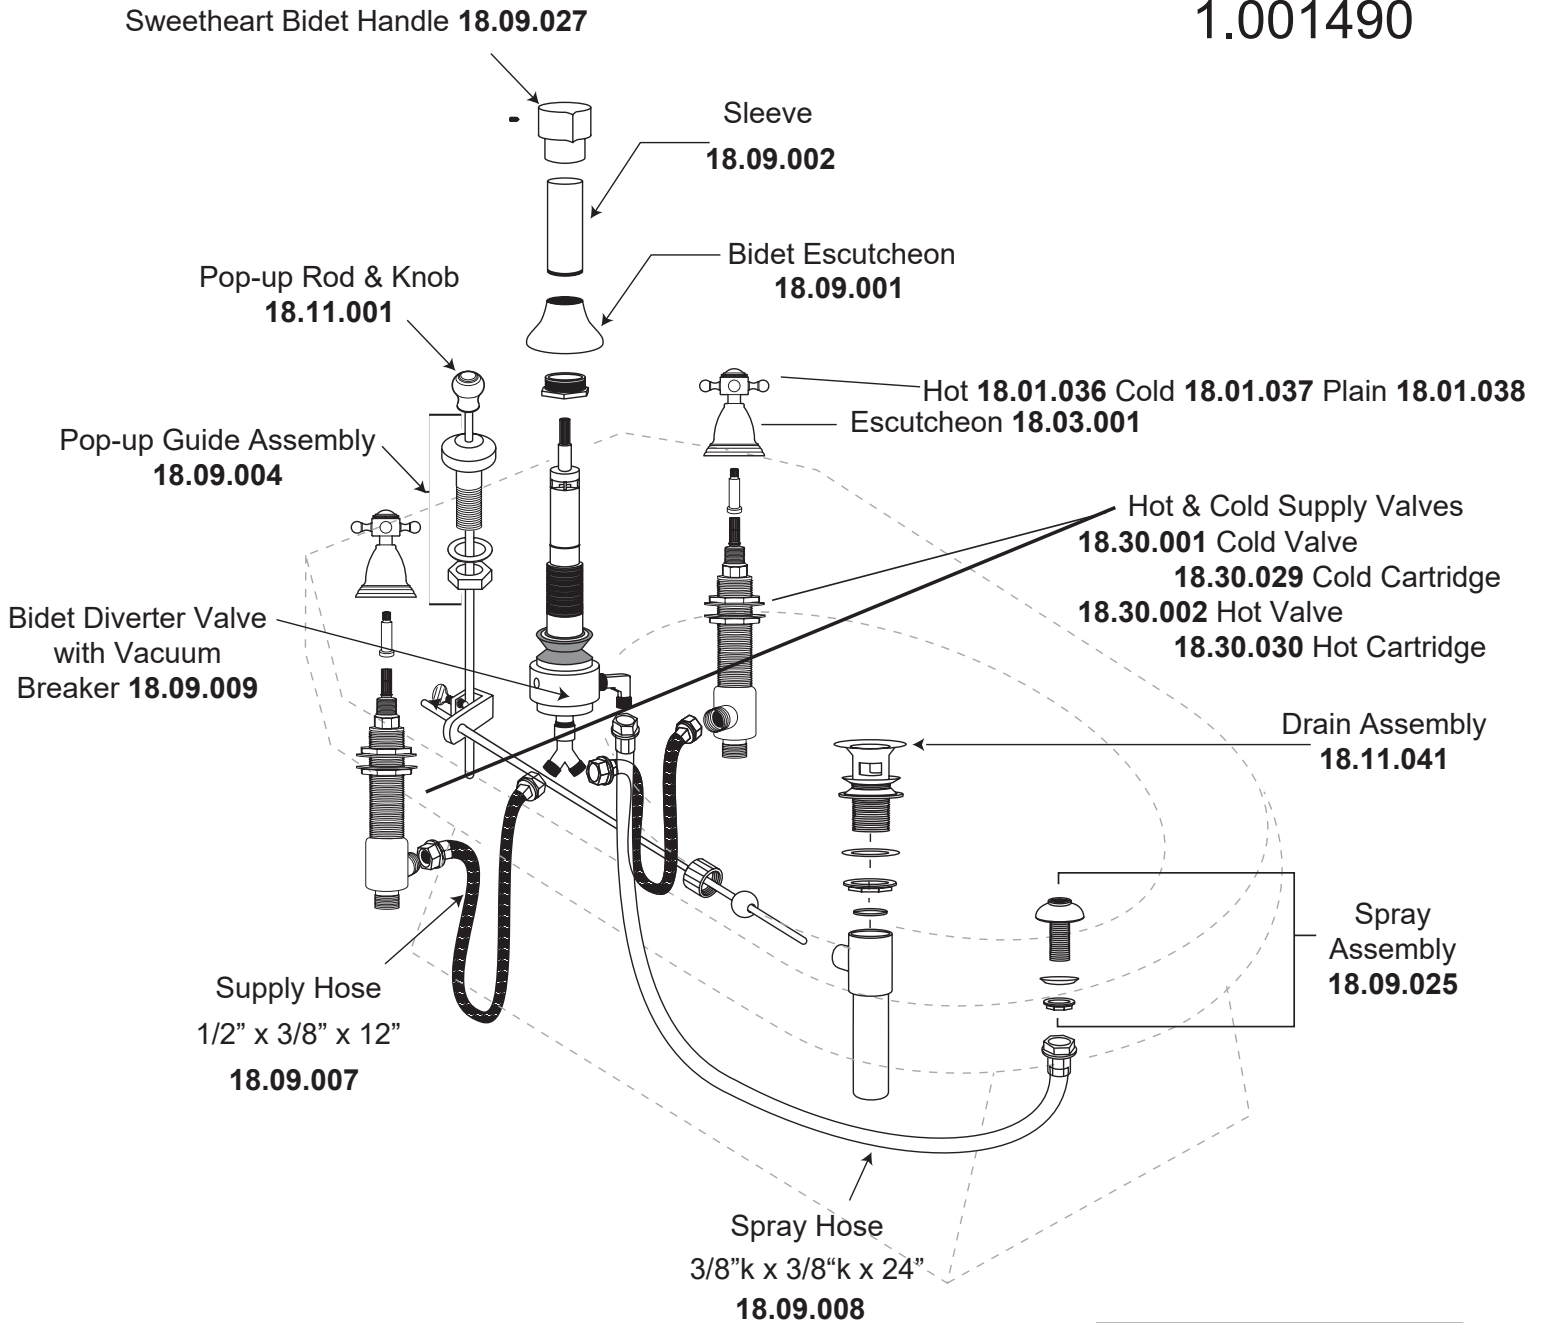

**Bidet Set with
Alexandria Handles
1.001490**

Extended ball rod
available **APS.11.019**