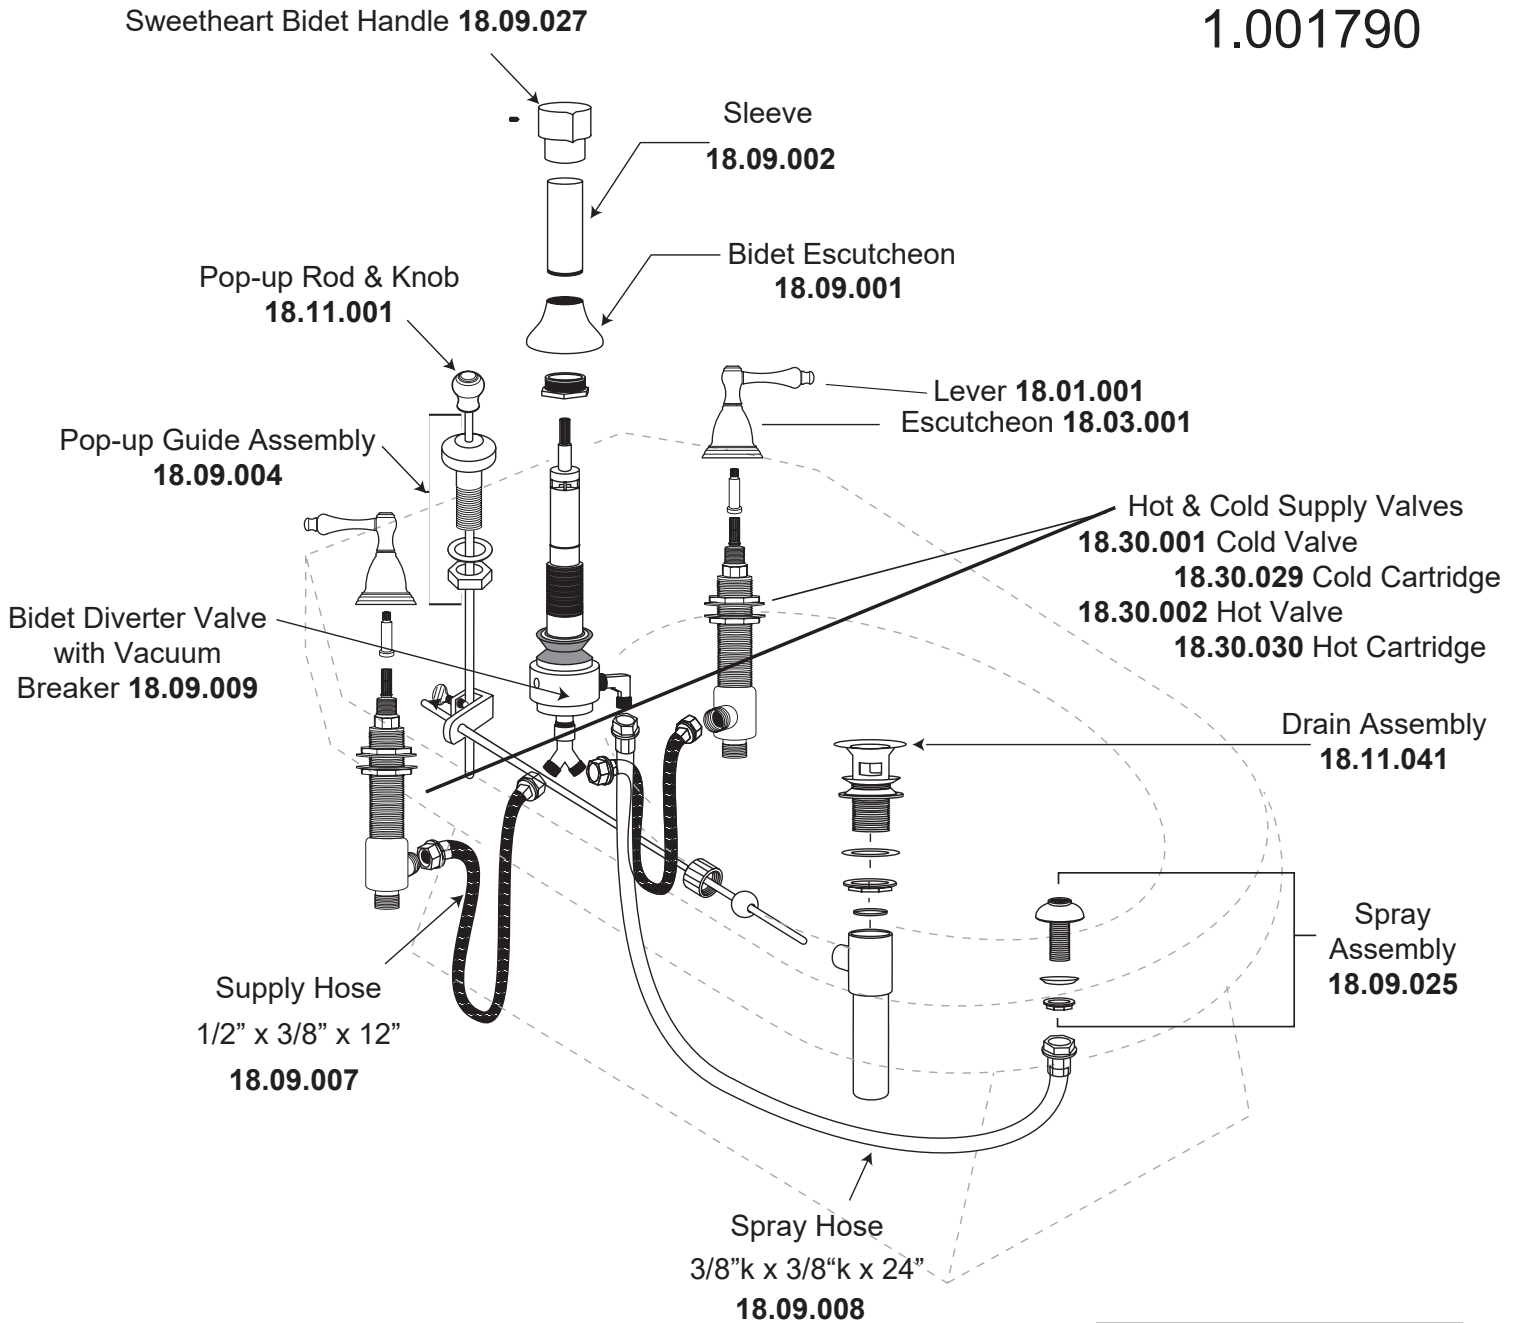

**Bidet Set with
Montreal Handles
1.001790**

Extended ball rod
available **APS.11.019**