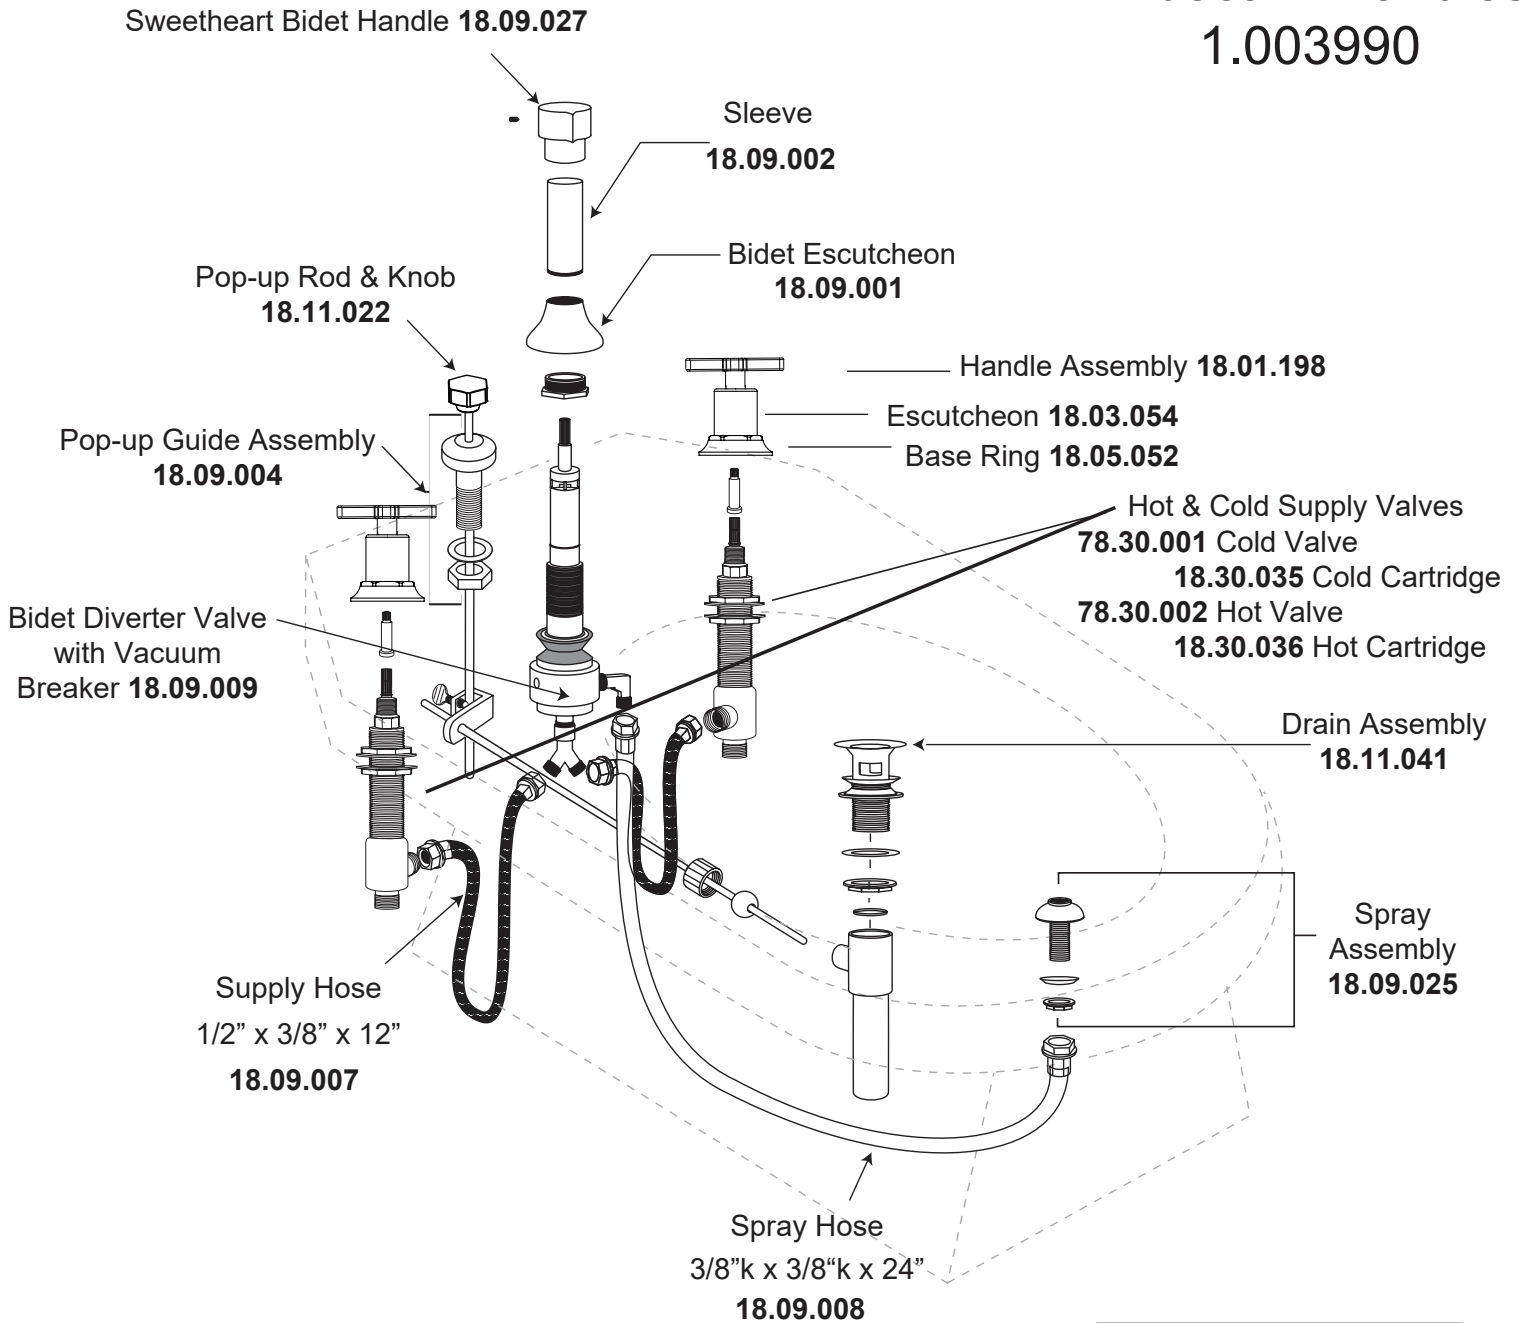

**Bidet Set with  
Tribeca X Handles  
1.003990**

Extended ball rod  
available **APS.11.019**