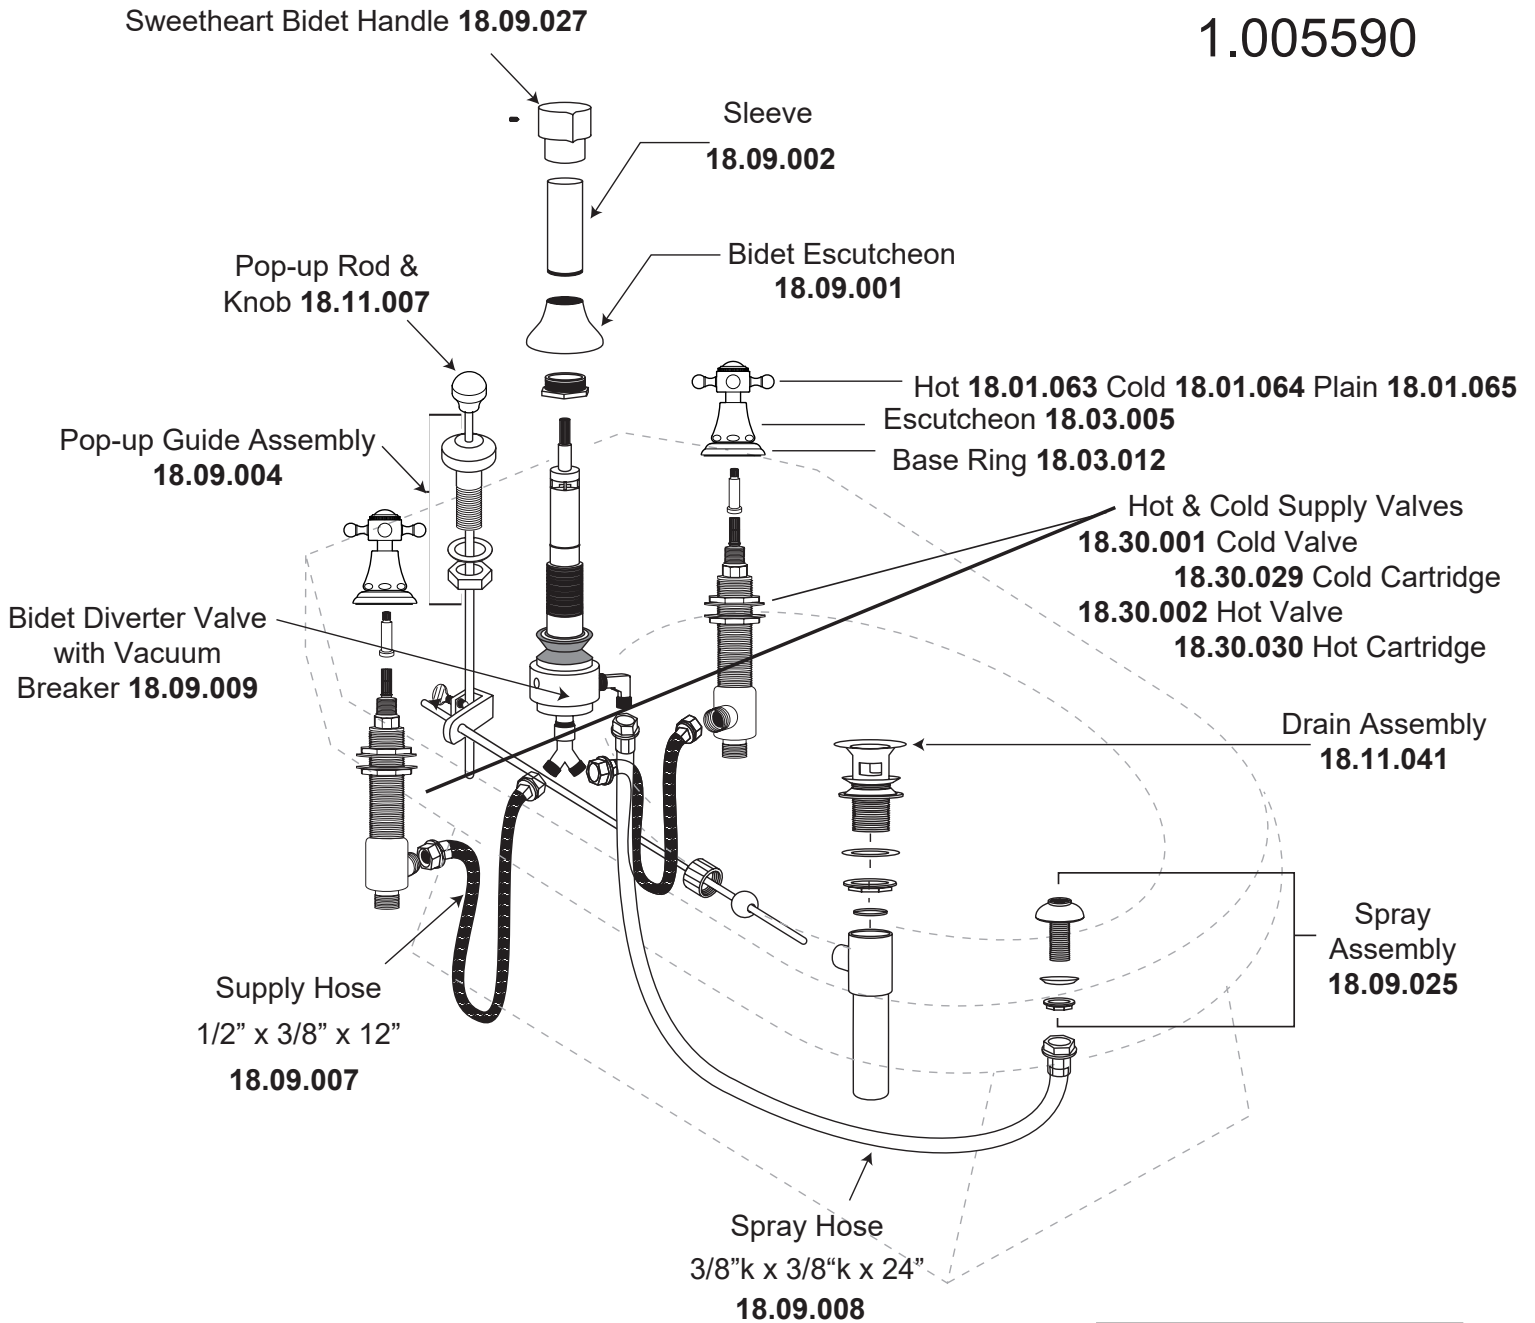

**Bidet Set with  
St. Michel Handles  
1.005590**

Extended ball rod  
available **APS.11.019**