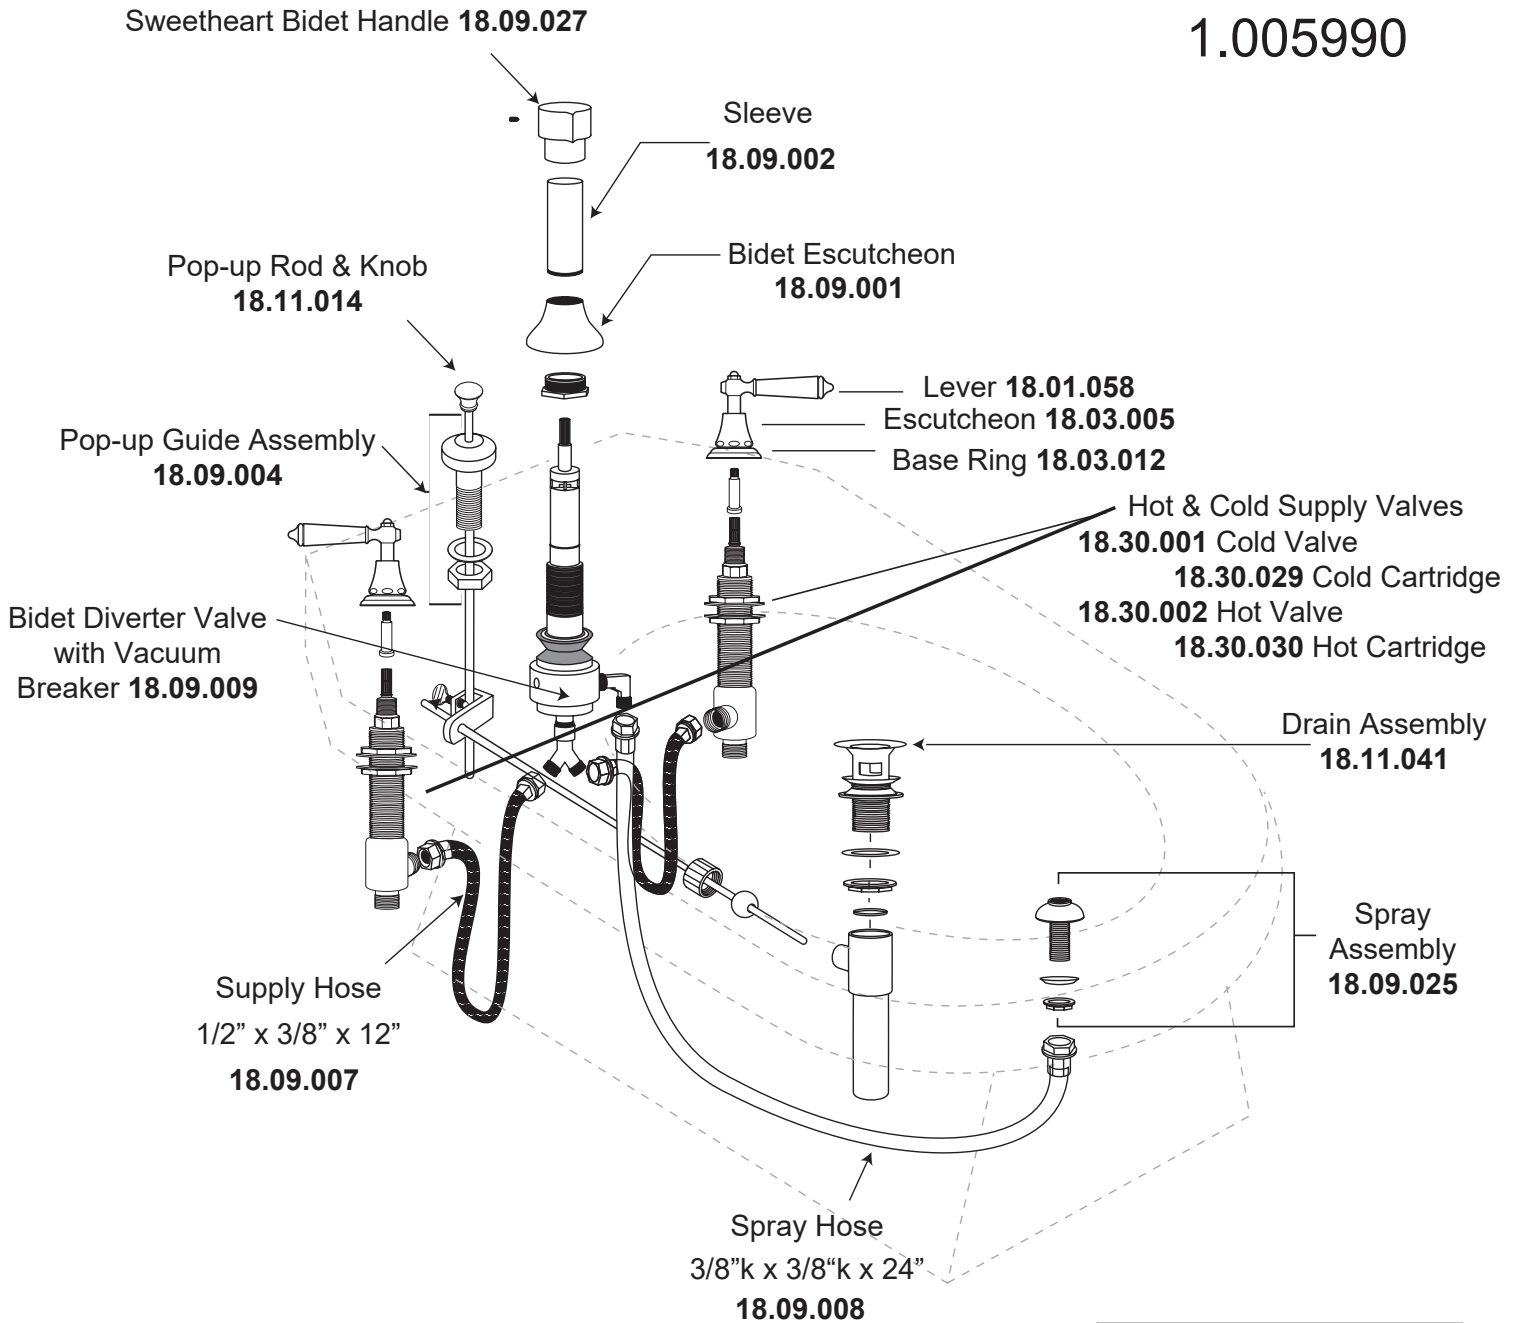

**Bidet Set with
Monte Carlo Handles
1.005990**

Extended ball rod
available **APS.11.019**