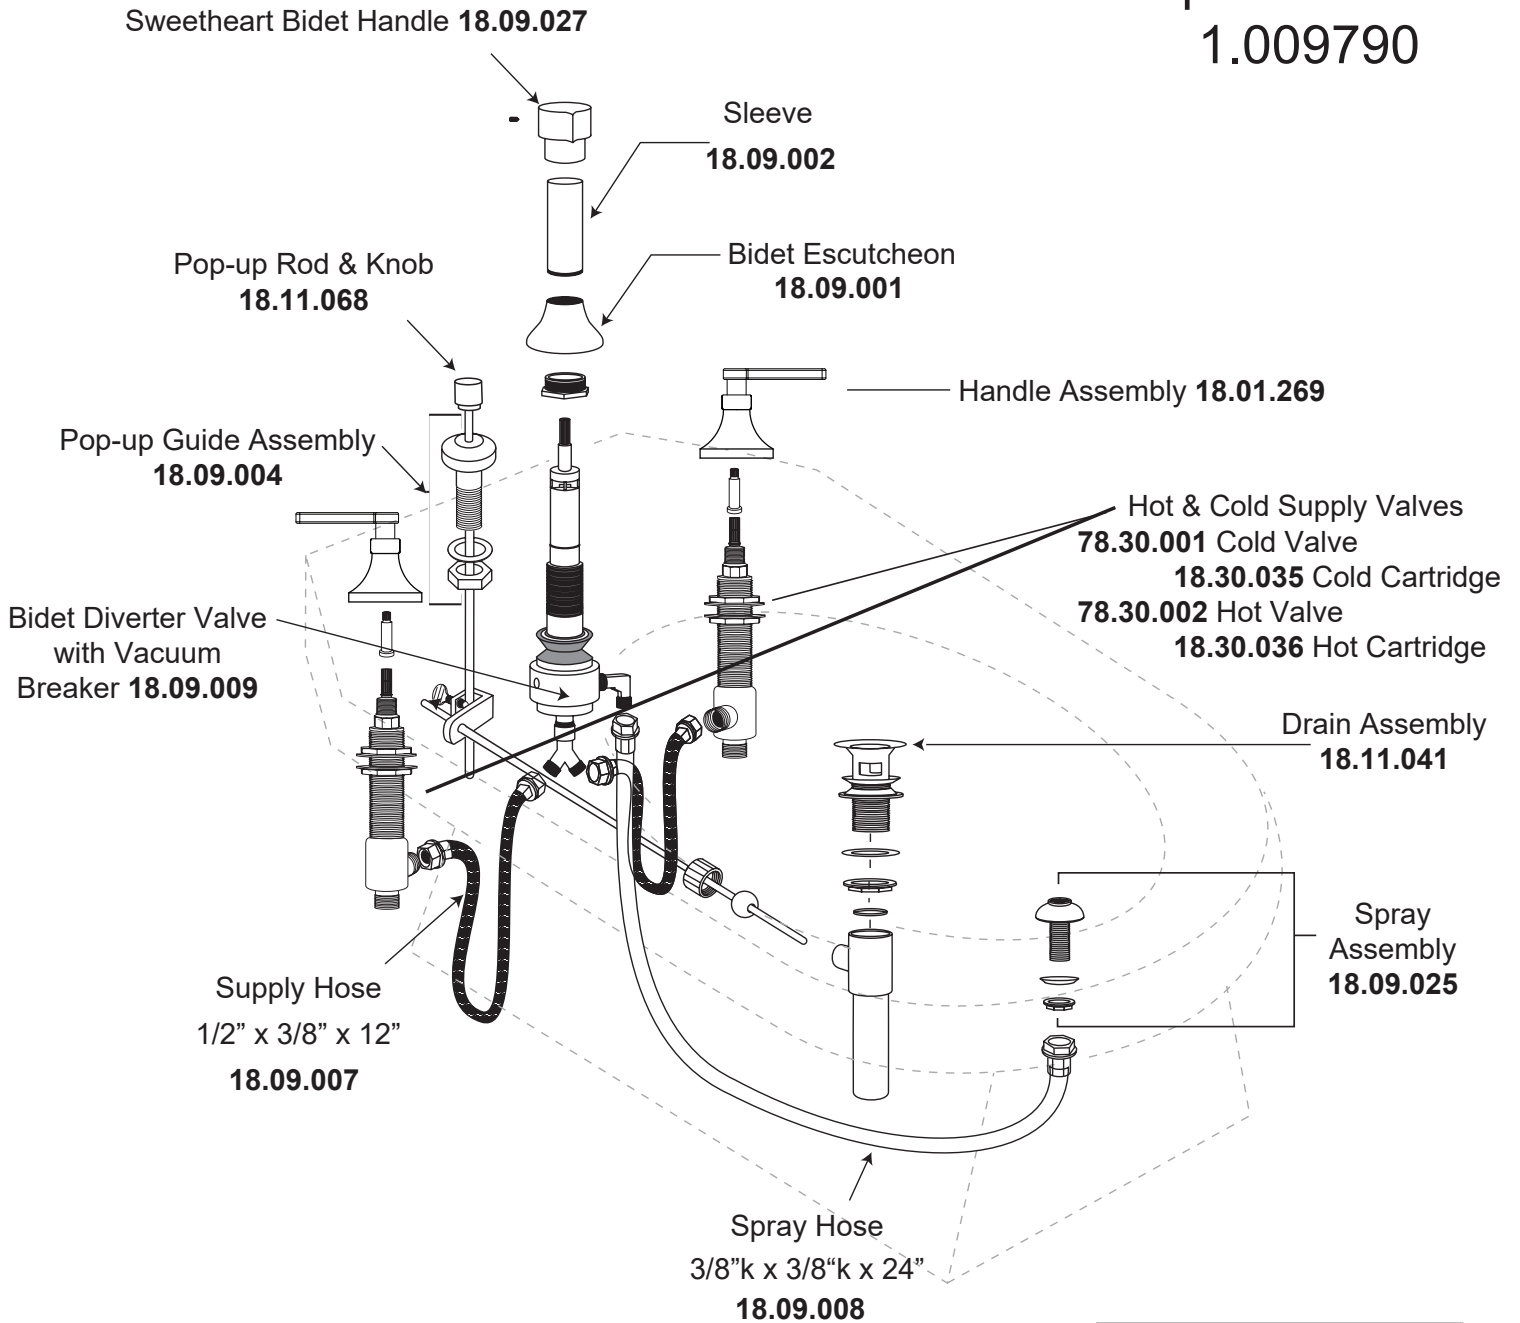

**Bidet Set with
Capella Handles
1.009790**

Extended ball rod
available **APS.11.019**