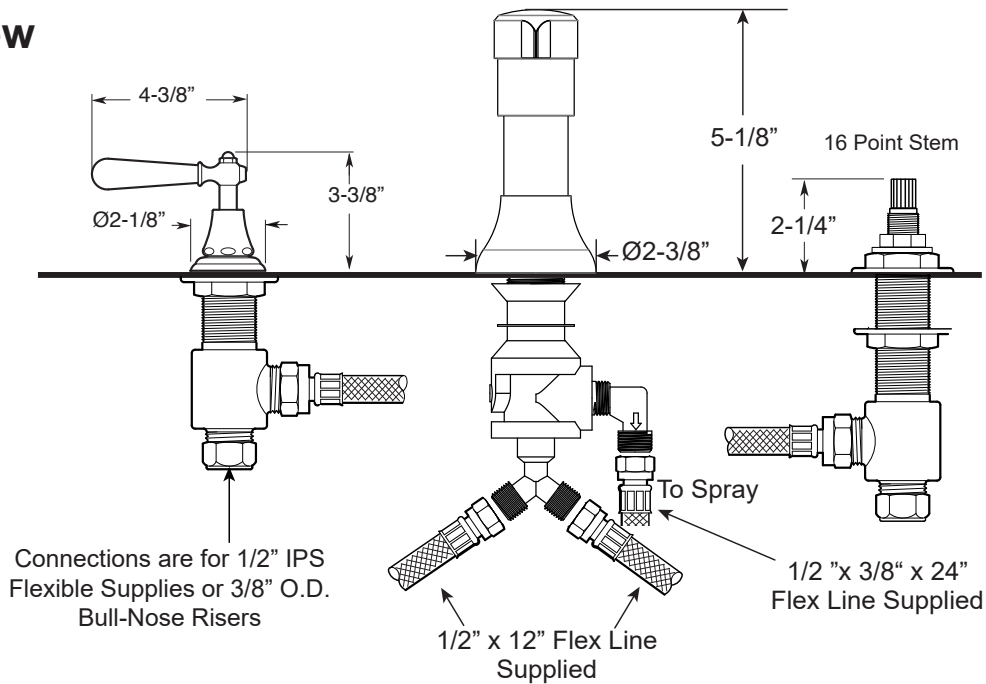

**FEATURES:**

- All brass construction.
- Hot & Cold valves and integral Vacuum Breaker/Diverter require 1-1/4" (max.) holes.
- Includes pop-up drain assembly with overflow. Longer ball rod available on request. P/N: APS.11.019
- Diverter controls water flow between douche spray & flushing rim.
- 1/4-turn ceramic disc valve cartridges for handles.
- Available in all finishes. Warranty varies according to finish selection.

## Bidet Set with Loire Handles

### Side View

Note: Measurements are subject to change. No responsibility is assumed for use of superseded or voided pages.