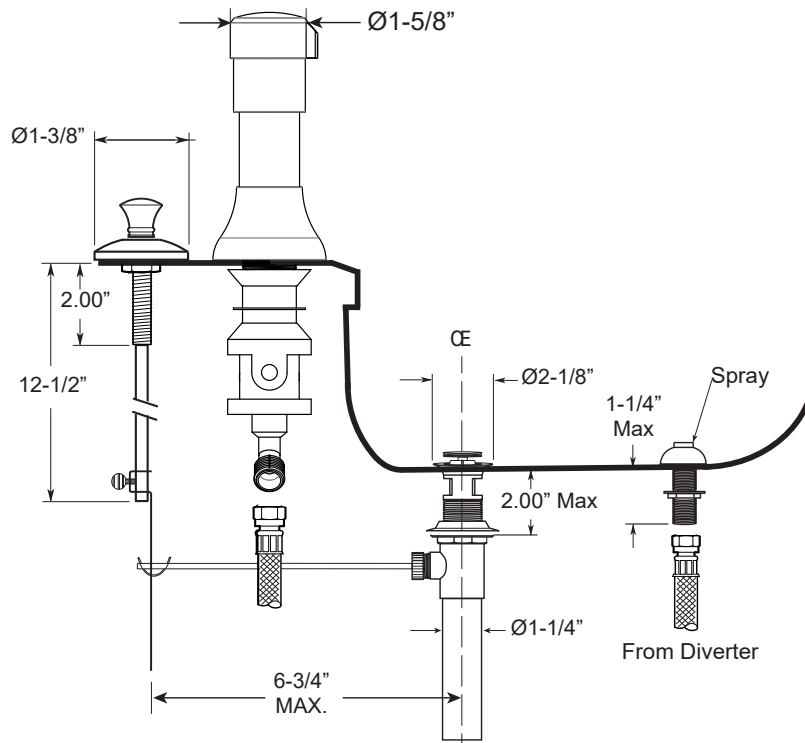

**FEATURES:**

- All brass construction.
- Hot & Cold valves and integral Vacuum Breaker/Diverter require 1-1/4" (max.) holes.
- Includes pop-up drain assembly with overflow. Longer ball rod available on request. P/N: APS.11.019
- Diverter controls water flow between douche spray & flushing rim.
- 1/4-turn ceramic disc valve cartridges for handles.
- Available in all finishes. Warranty varies according to finish selection.

## Bidet Set with Loire Handles

### Side View

Note: Measurements are subject to change. No responsibility is assumed for use of superseded or voided pages.