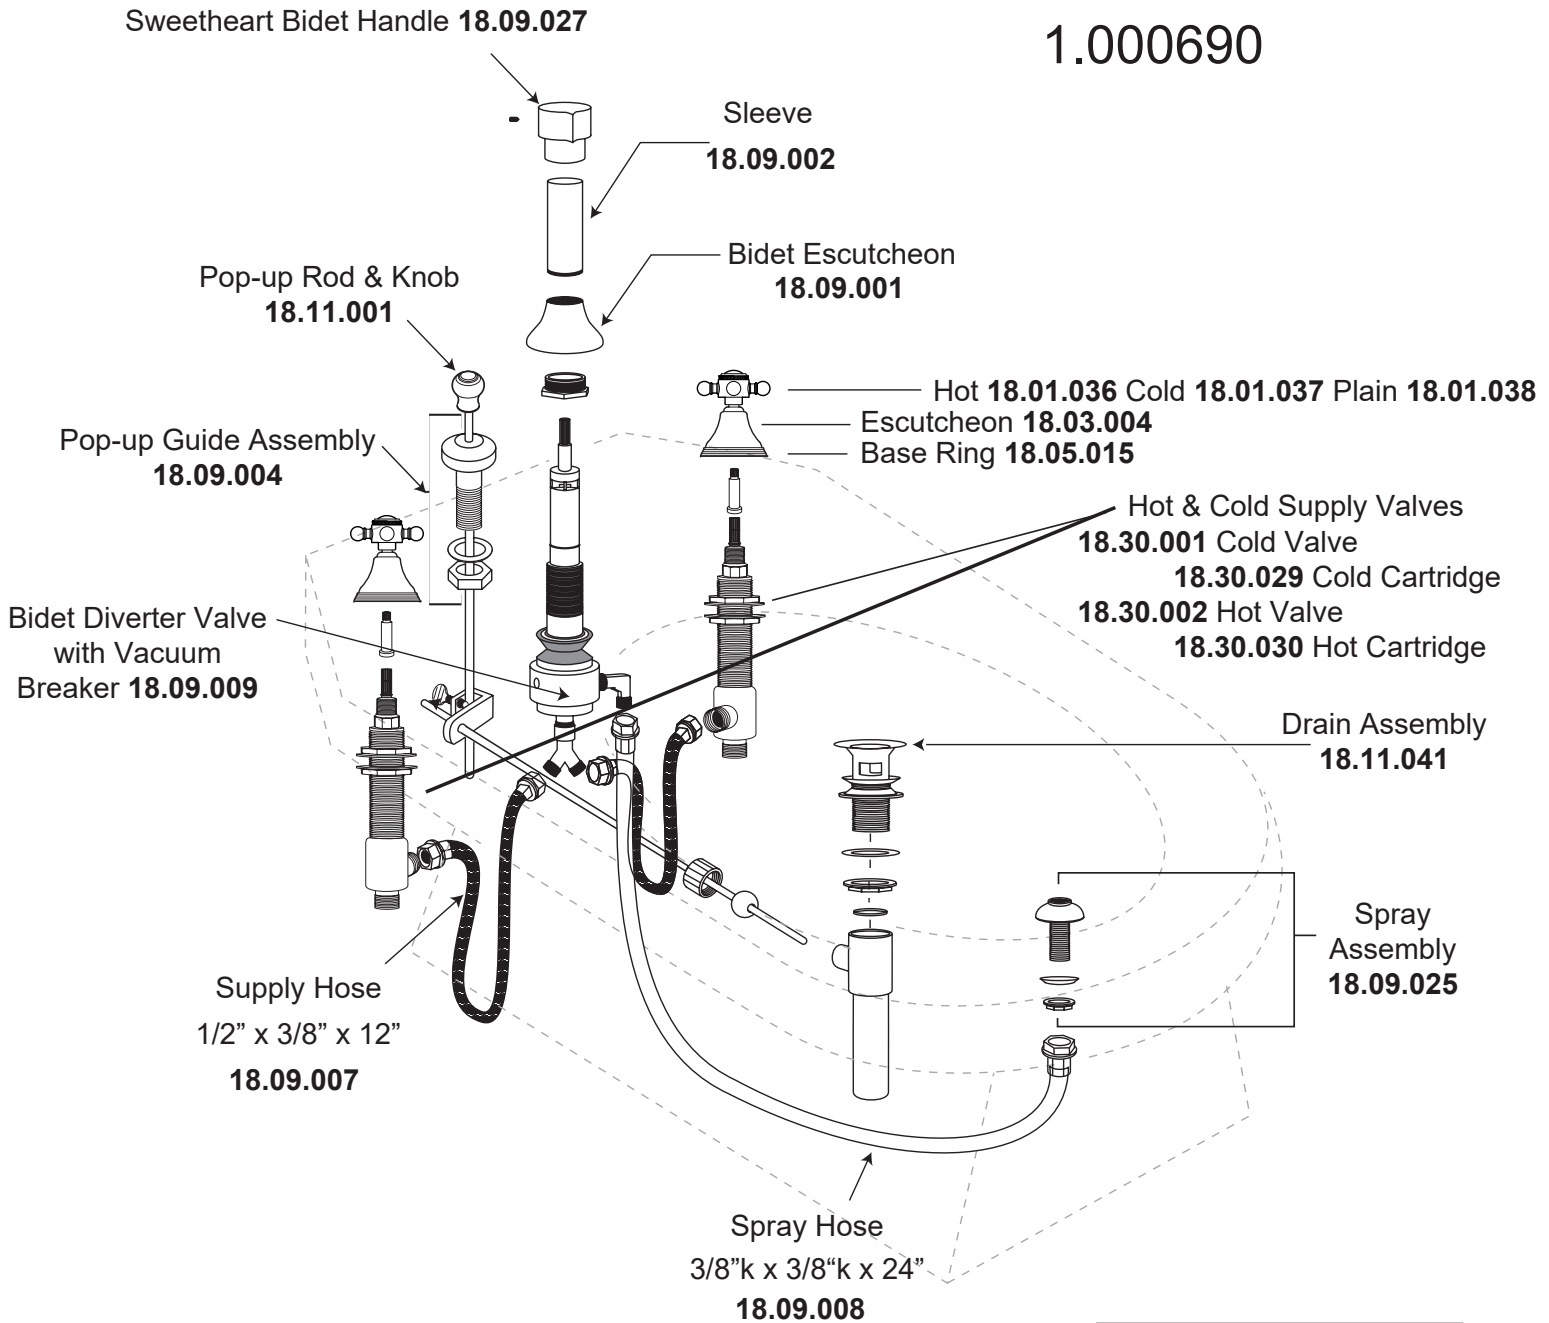

**Bidet Set with
Portsmouth Handles
1.000690**

Extended ball rod
available **APS.11.019**