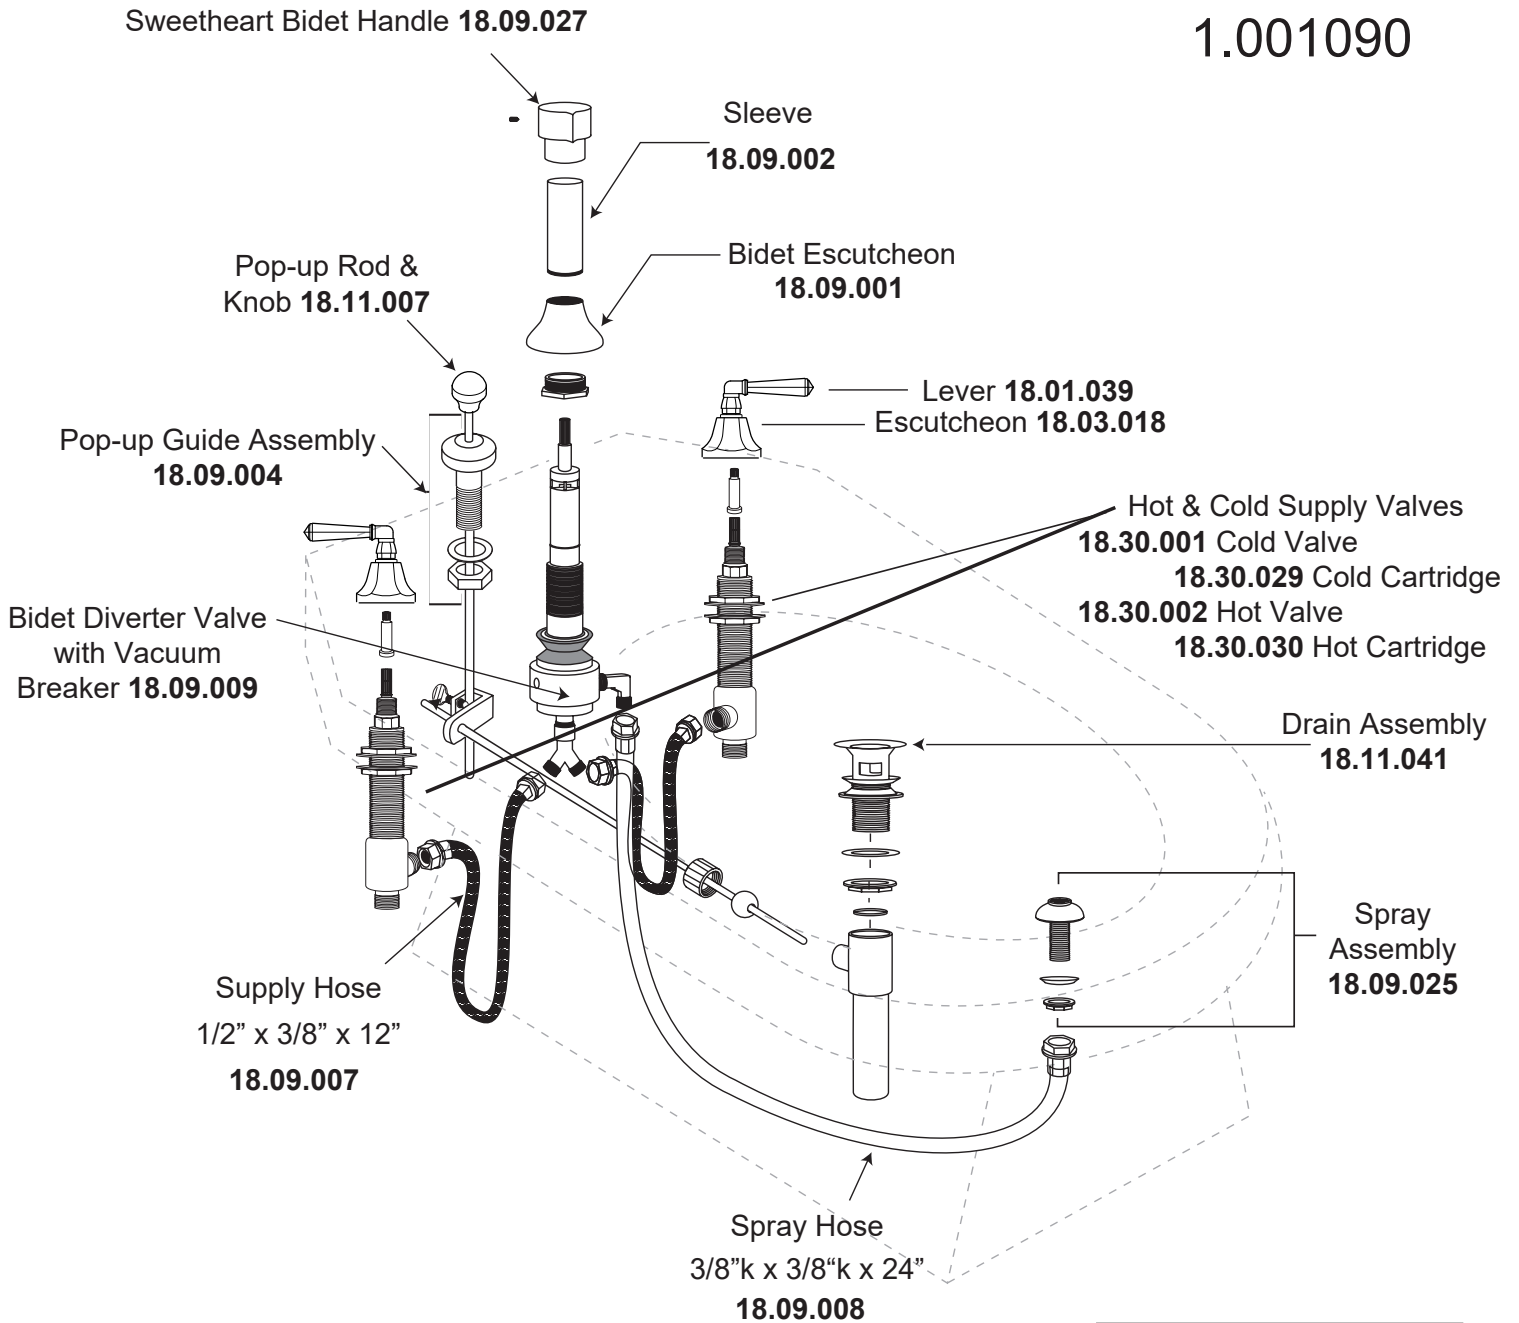

**Bidet Set with  
Windham Handles  
1.001090**

Extended ball rod  
available **APS.11.019**