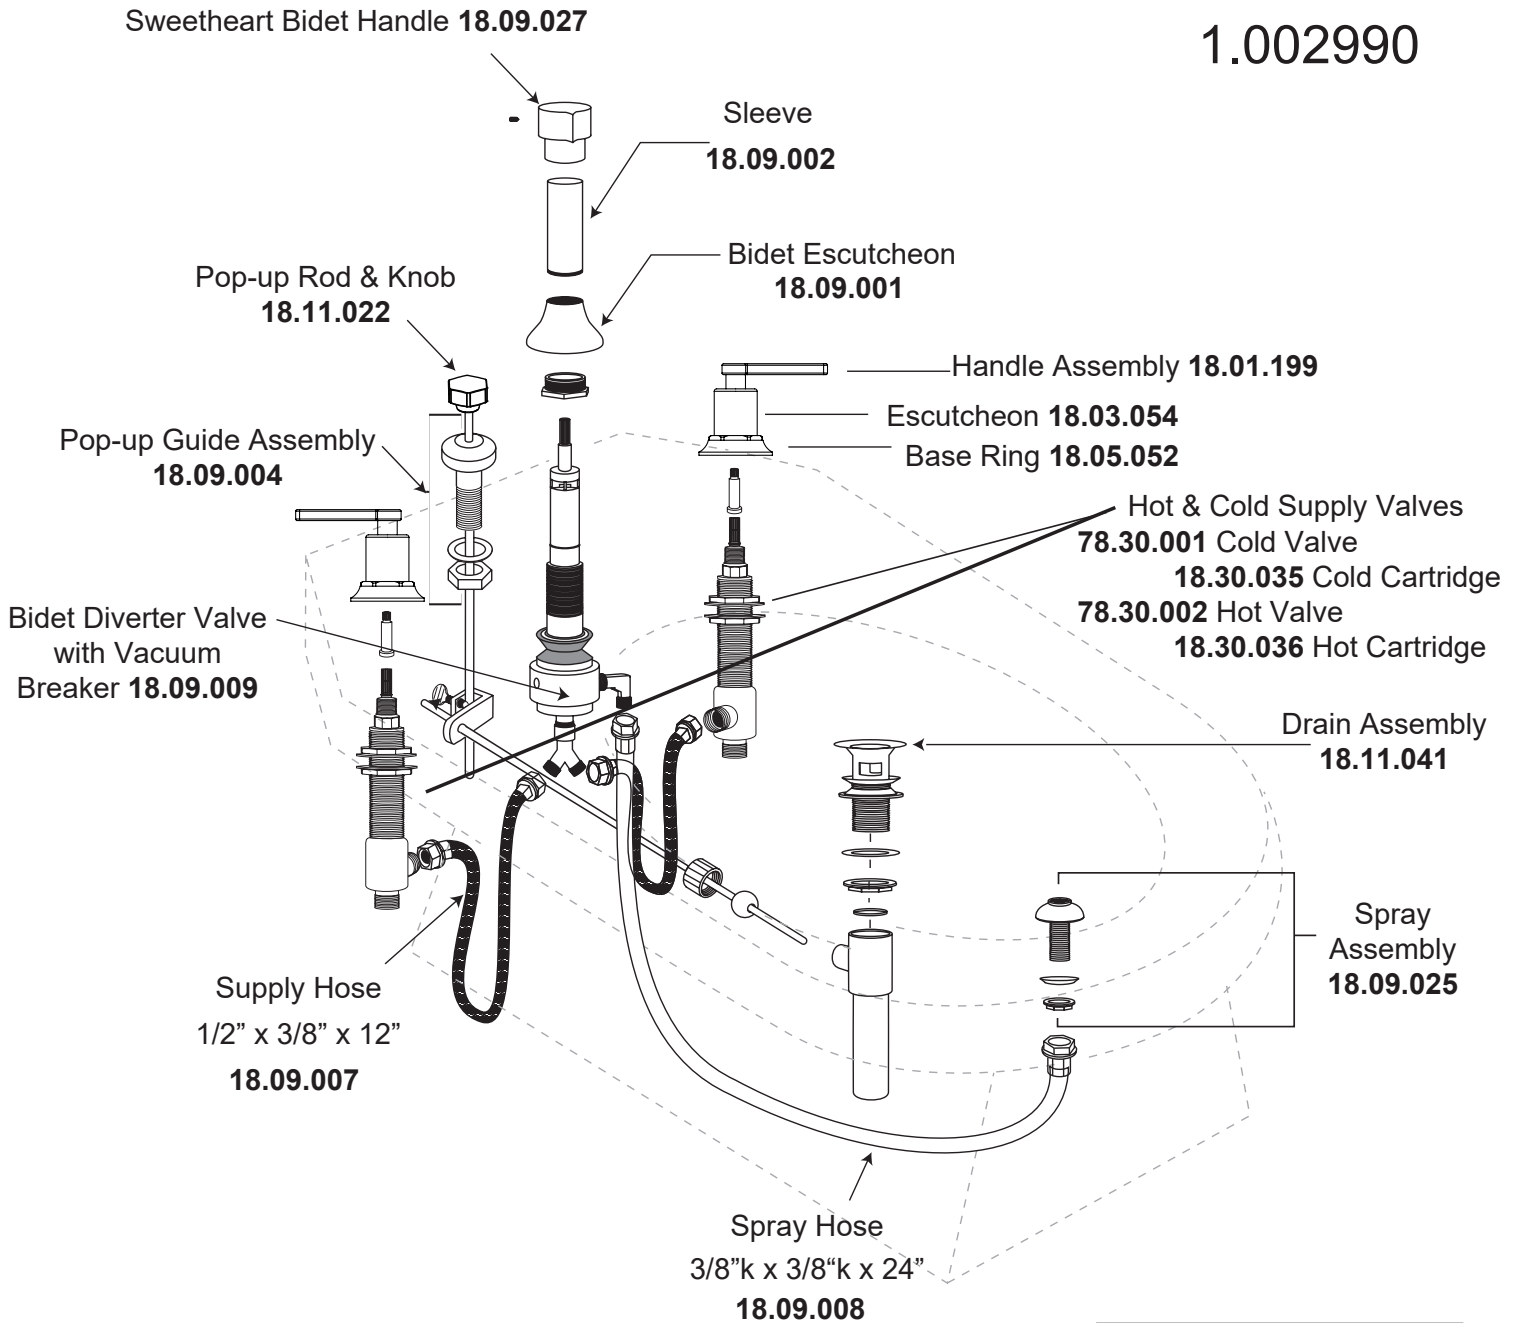

**Bidet Set with
Tribeca Handles
1.002990**

Extended ball rod
available **APS.11.019**