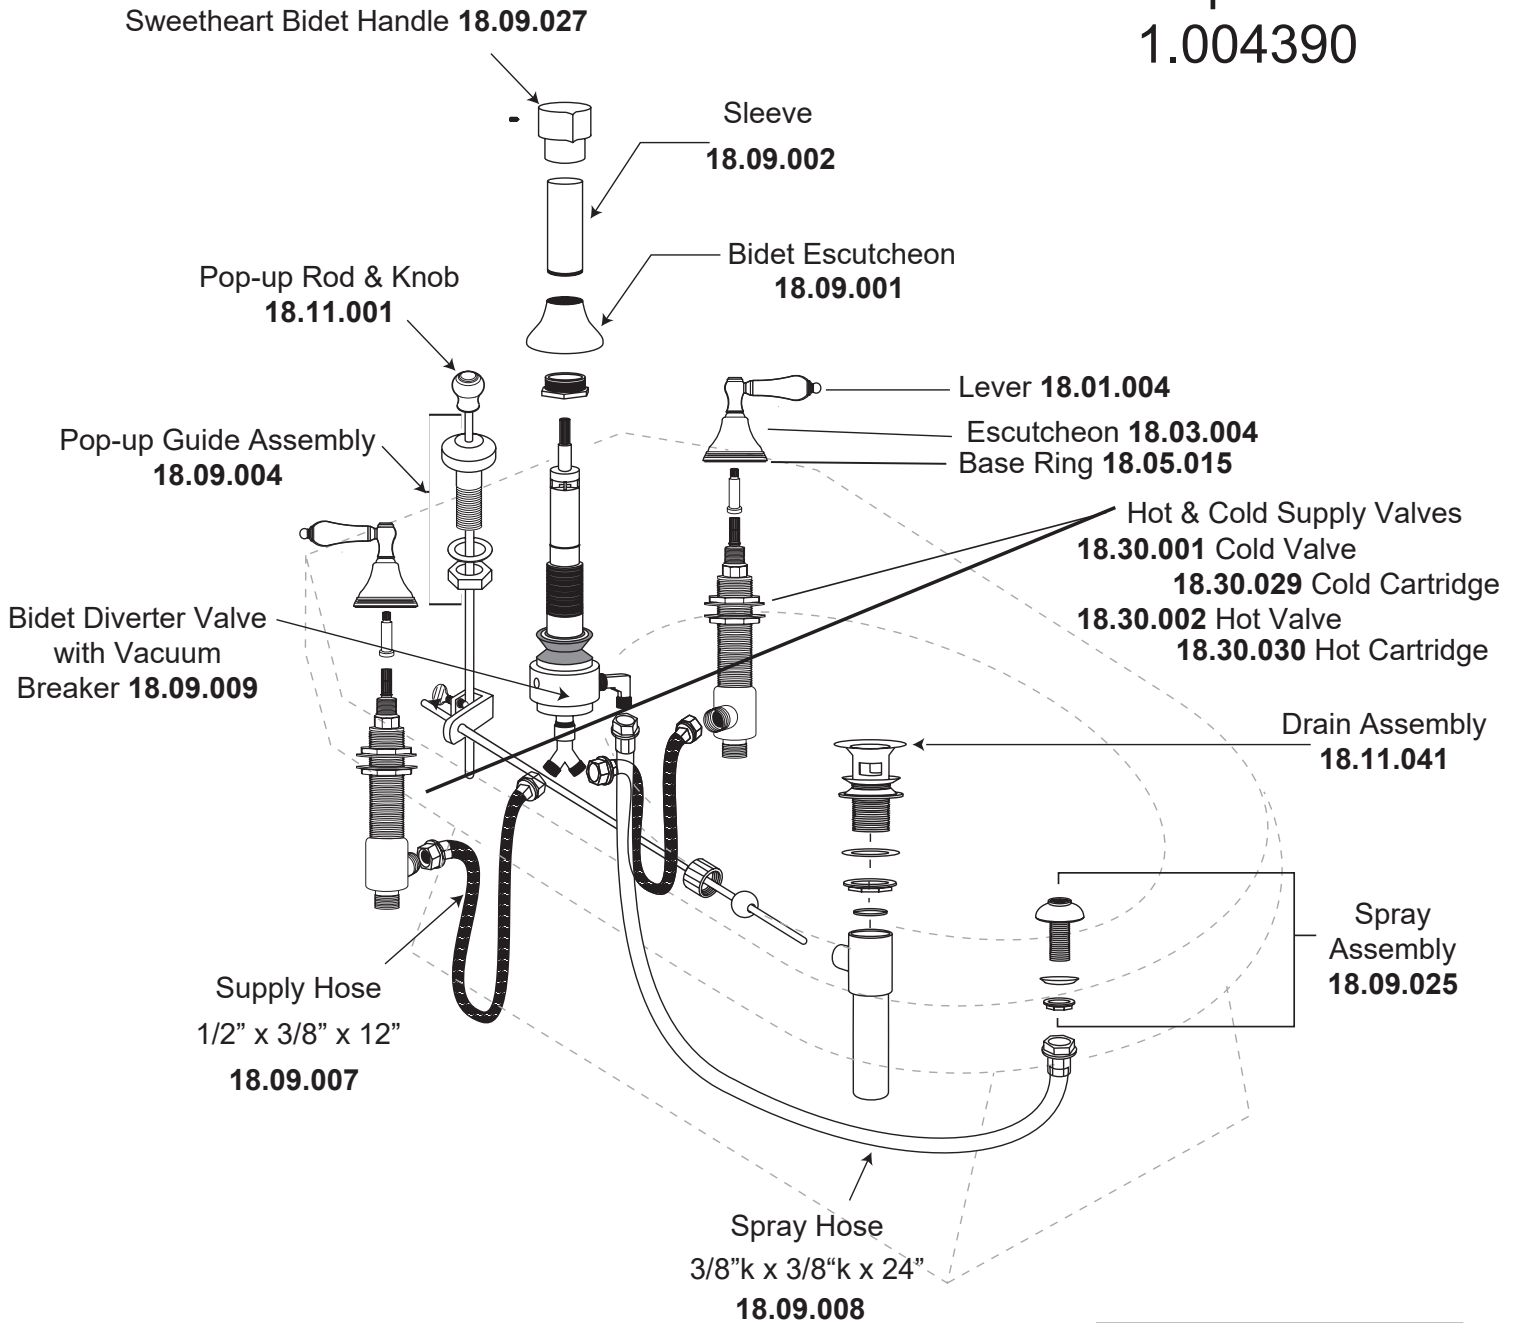

**Bidet Set with
New Hampton Handles
1.004390**

Extended ball rod
available **APS.11.019**