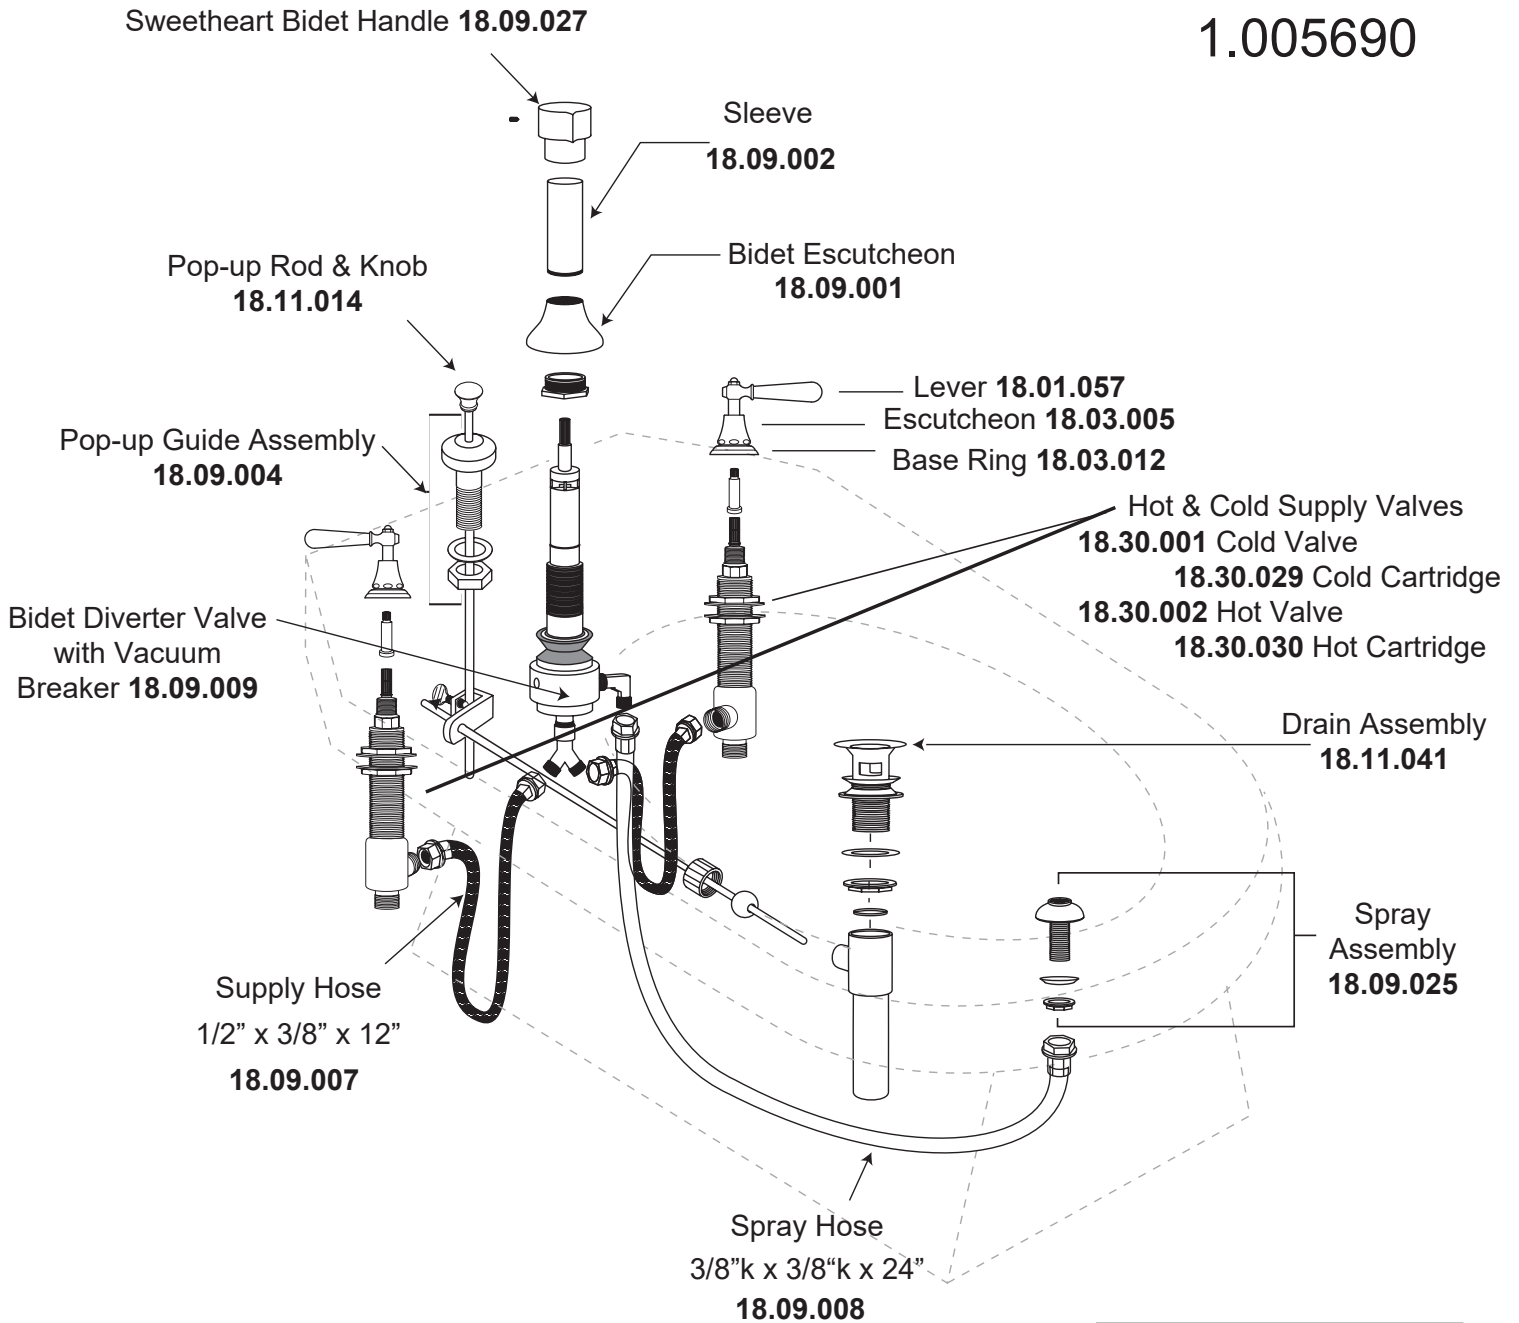

**Bidet Set with
Loire Handles
1.005690**

Extended ball rod
available **APS.11.019**