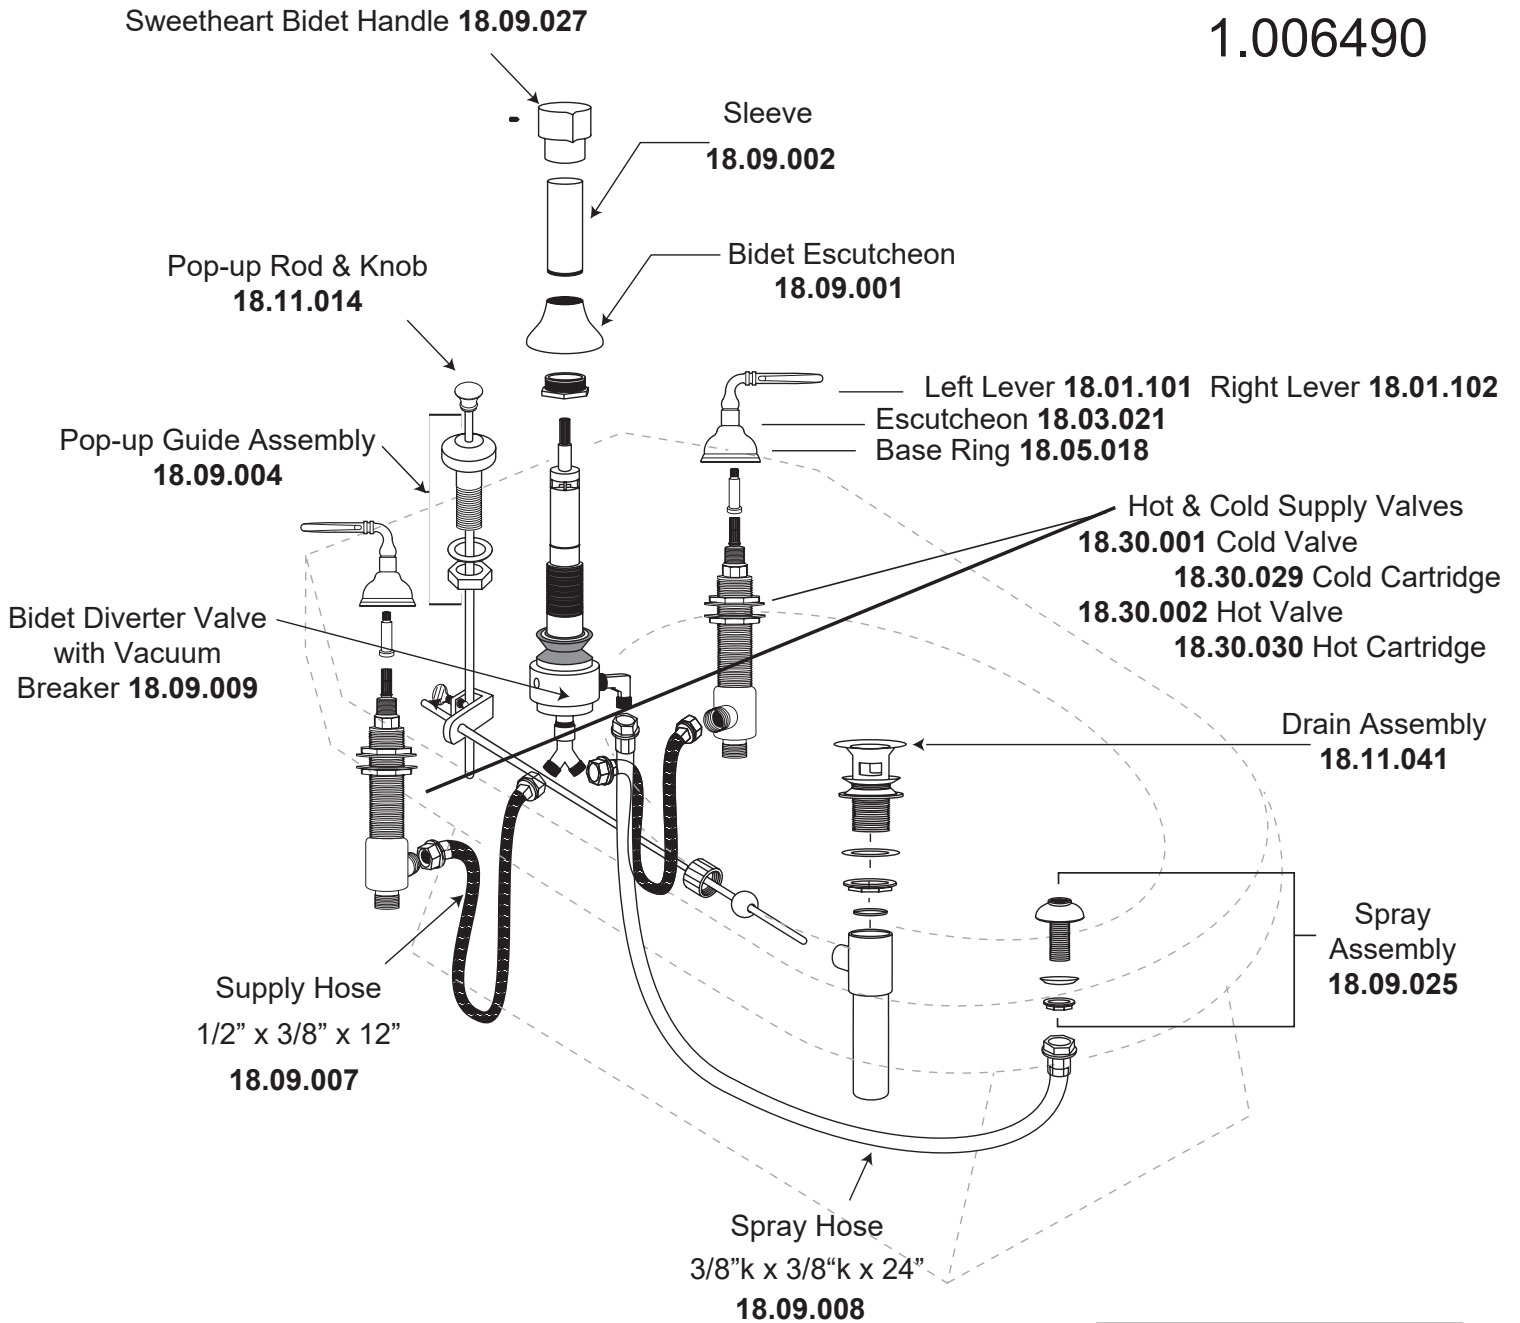

**Bidet Set with
Bordeaux Handles
1.006490**

Extended ball rod
available **APS.11.019**