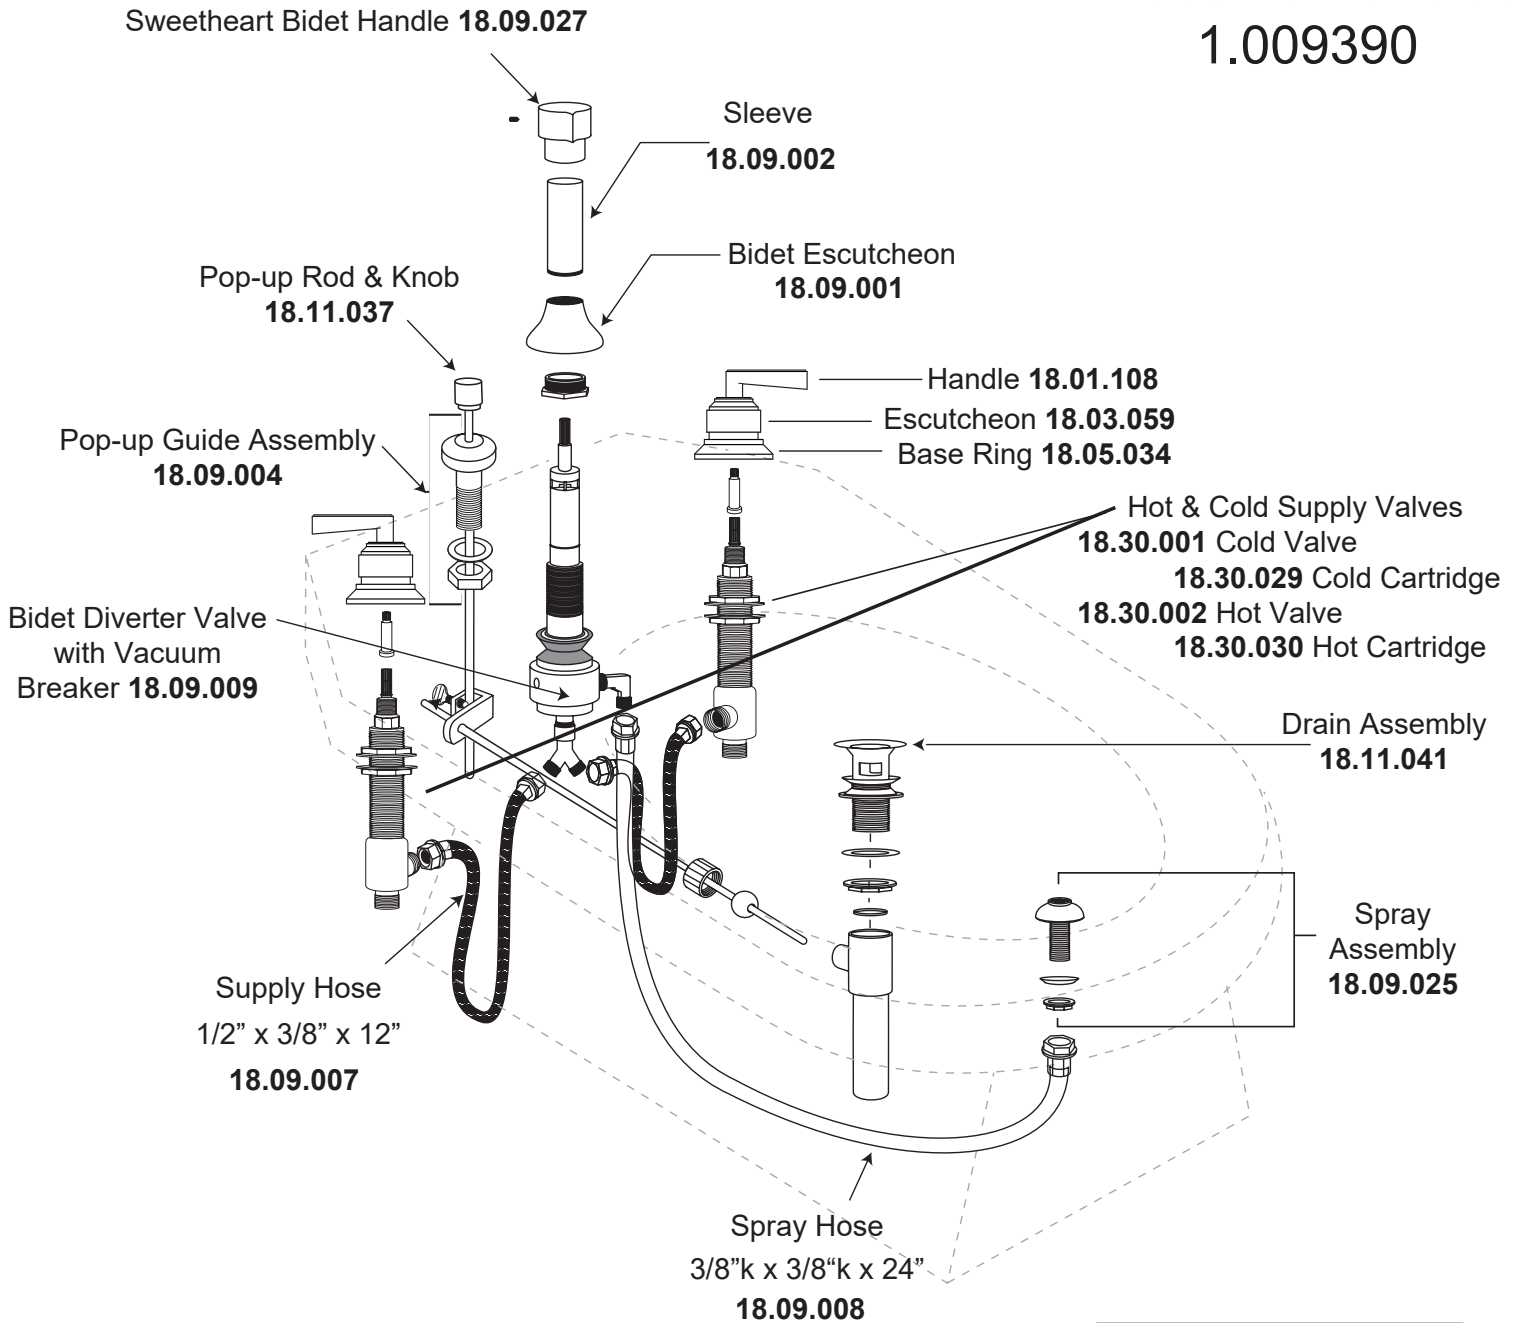

**Bidet Set with
Moderne Handles
1.009390**

Extended ball rod
available **APS.11.019**