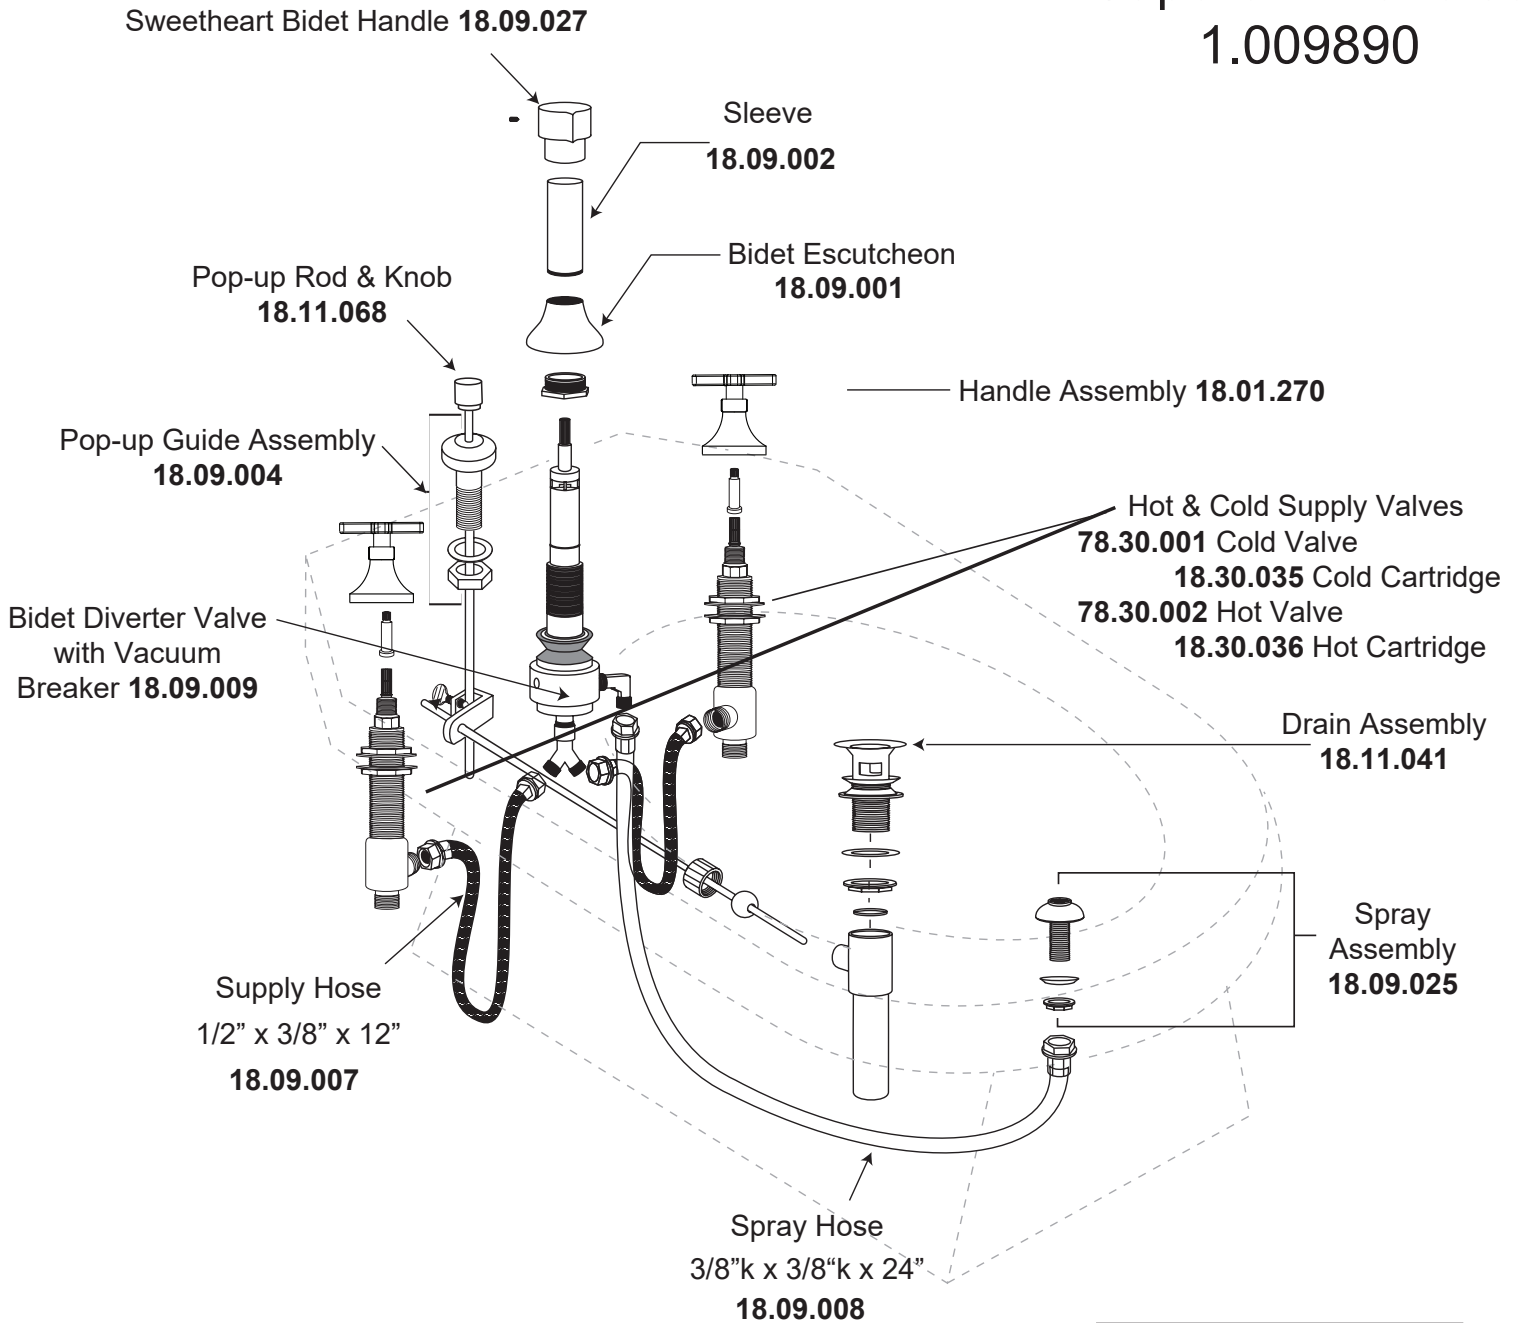

**Bidet Set with  
Capella X Handles  
1.009890**

Extended ball rod  
available **APS.11.019**