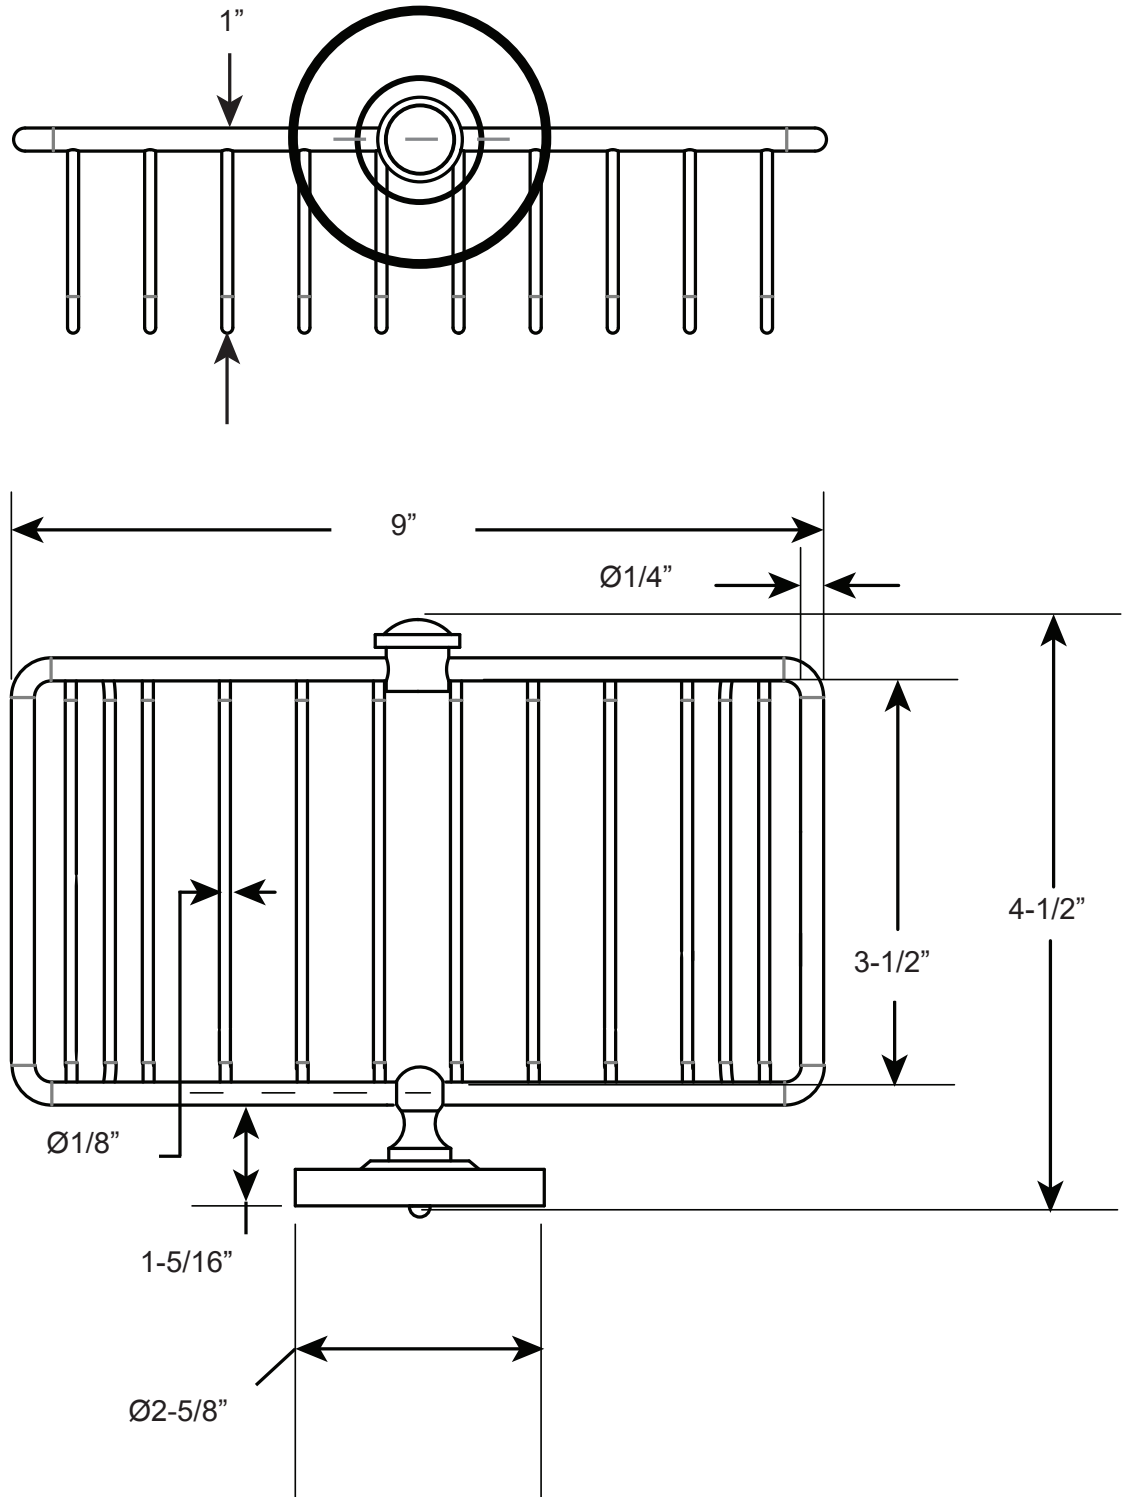

FEATURES:

- Forged brass construction.
- Ceramic button available on request

## Deluxe Straight Basket

18.18.233

Note: Measurements are subject to change or cancellation. No responsibility is assumed for use of superseded or voided pages.