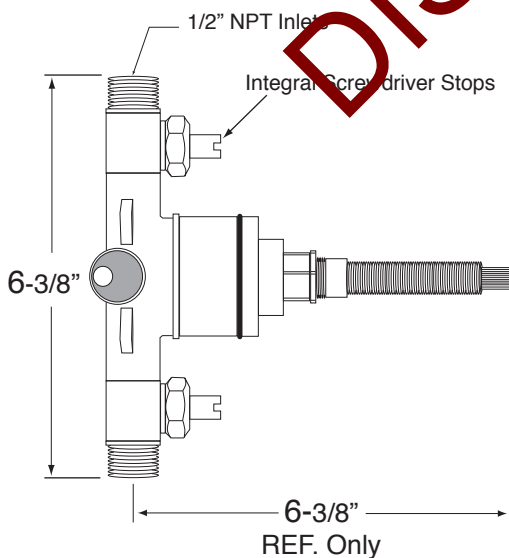

Features:

- Forged brass construction
- Ceramic disk valve cartridge 18.30.865
- Adjustable hot limit safety stop
- Reversible cartridge
- 5.6 GPM @ 45 PSI

Pressure Balance
Tub & Shower Valve & Trim
1.629368
Moderne Lever Handle
(1.629368T - Trim Only)

Cutaway View

Top View

Note: Measurements are subject to change or cancellation. No responsibility is assumed for use of superseded or voided pages.