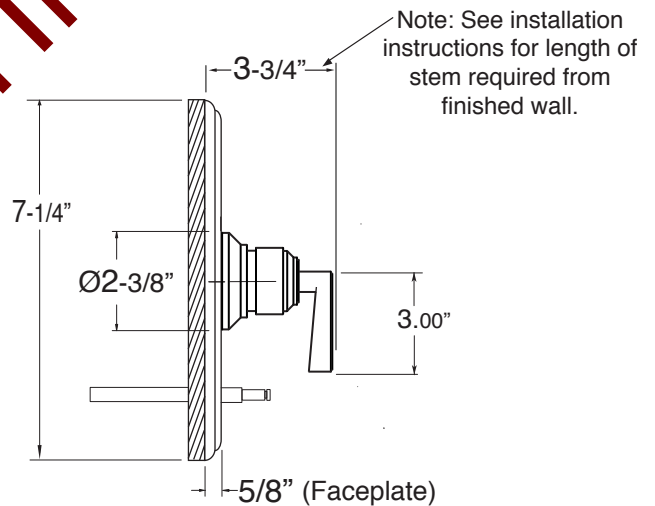

Features:

- Forged brass construction
- Ceramic disk valve cartridge 18.30.865
- Adjustable hot limit safety stop
- Reversible cartridge
- 5.6 GPM @ 45 PSI

Pressure Balance
Tub & Shower Valve & Trim
1.629368
Moderne Lever Handle
(1.629368T - Trim Only)

Cutaway View

Top View

Note: Measurements are subject to change or cancellation. No responsibility is assumed for use of superseded or voided pages.