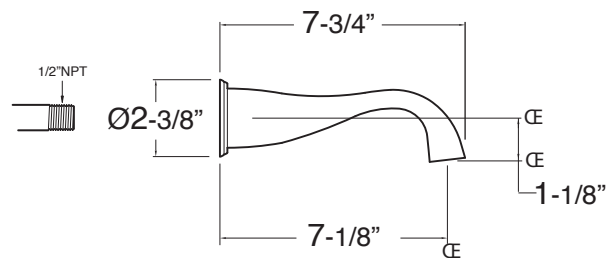

Features:

- Forged brass construction
- Ceramic disk valve cartridge 18.30.865
- Adjustable hot limit safety stop
- Reversible cartridge
- 5.6 GPM @ 45 PSI

Pressure Balance
Tub & Shower Valve & Trim
1.629368
Moderne Lever Handle
(1.629368T - Trim Only)

Cutaway View

Top View

Note: Measurements are subject to change or cancellation. No responsibility is assumed for use of superseded or voided pages.