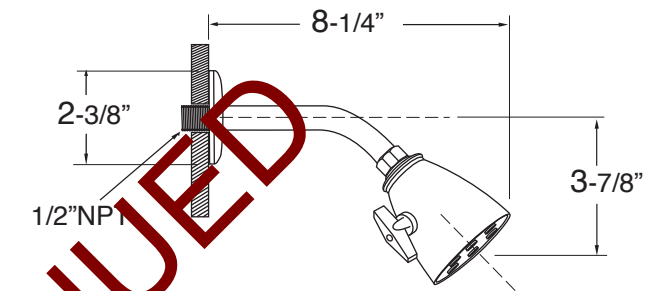

Features:

- Forged brass construction
- Ceramic disk valve cartridge 18.30.865
- Adjustable hot limit safety stop
- Reversible cartridge
- 5.6 GPM @ 45 PSI

Pressure Balance
Tub & Shower Valve & Trim
1.629368
Moderne Lever Handle
(1.629368T - Trim Only)

Cutaway View

Top View

Note: Measurements are subject to change or cancellation. No responsibility is assumed for use of superseded or voided pages.