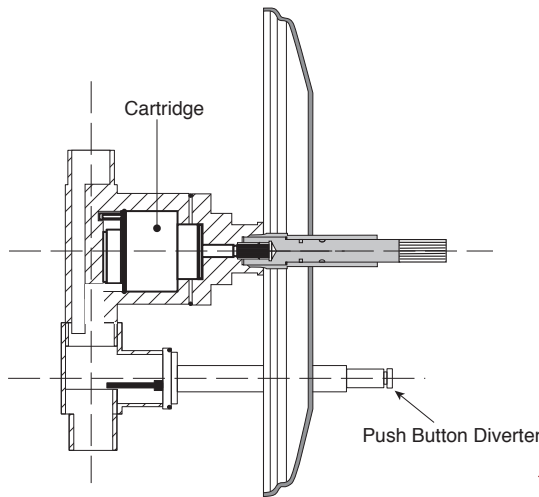

Features:

- Forged brass construction
- Ceramic disk valve cartridge 18.30.865
- Adjustable hot limit safety stop
- Reversible cartridge
- 5.6 GPM @ 45 PSI

Pressure Balance
Tub & Shower Valve & Trim
1.629368
Moderne Lever Handle
(1.629368T - Trim Only)

Cutaway View

Top View

Note: Measurements are subject to change or cancellation. No responsibility is assumed for use of superseded or voided pages.