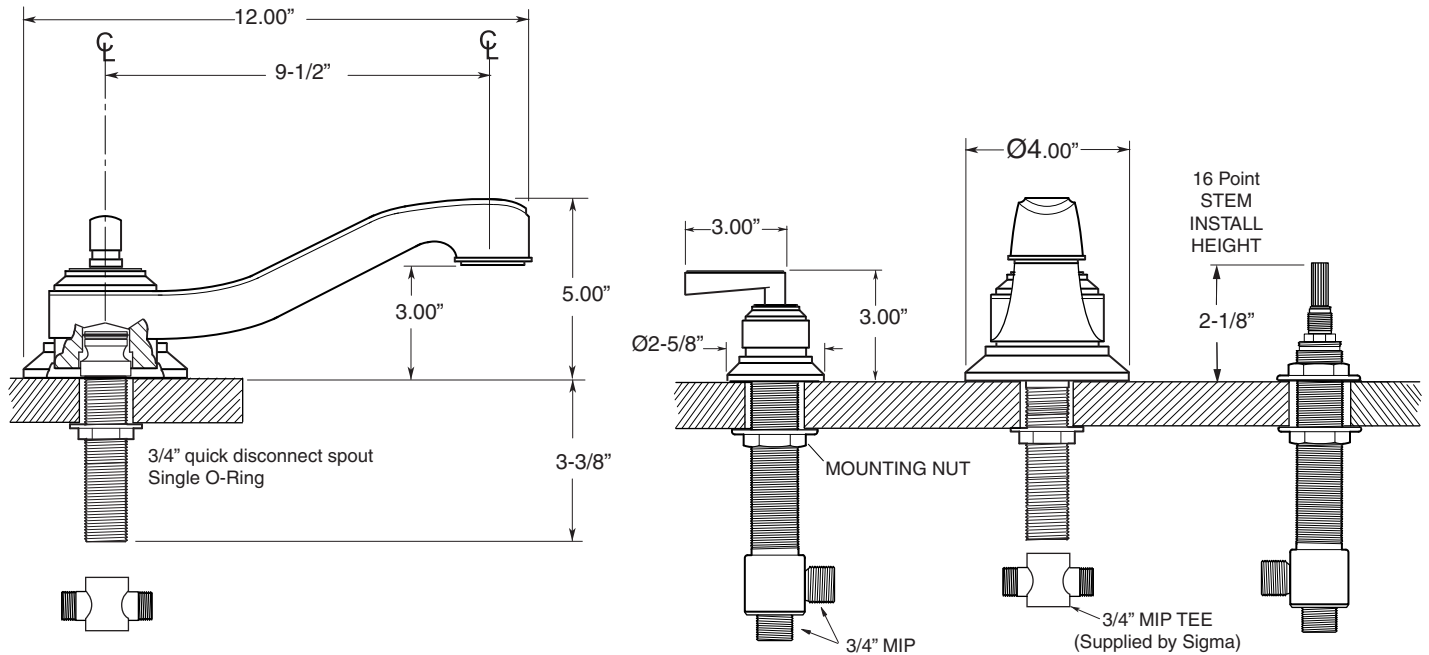

FEATURES:

- All brass construction.
- 3/4" valve bodies with 16 PT. 1/4-turn ceramic disc cartridge.
 - 18.30.017 Cold, 18.30.018 Hot
- Available in all finishes. Warranty varies according to finish.

620 Series 3-Hole Roman Tub Set with Moderne Handle

1.629377

1.629377T - Trim Only

18.30.006 - Rough Kit

NOTE: Spout and valves install through 1-1/4" diameter holes.
Plumber to provide 3/4" supply lines to valves