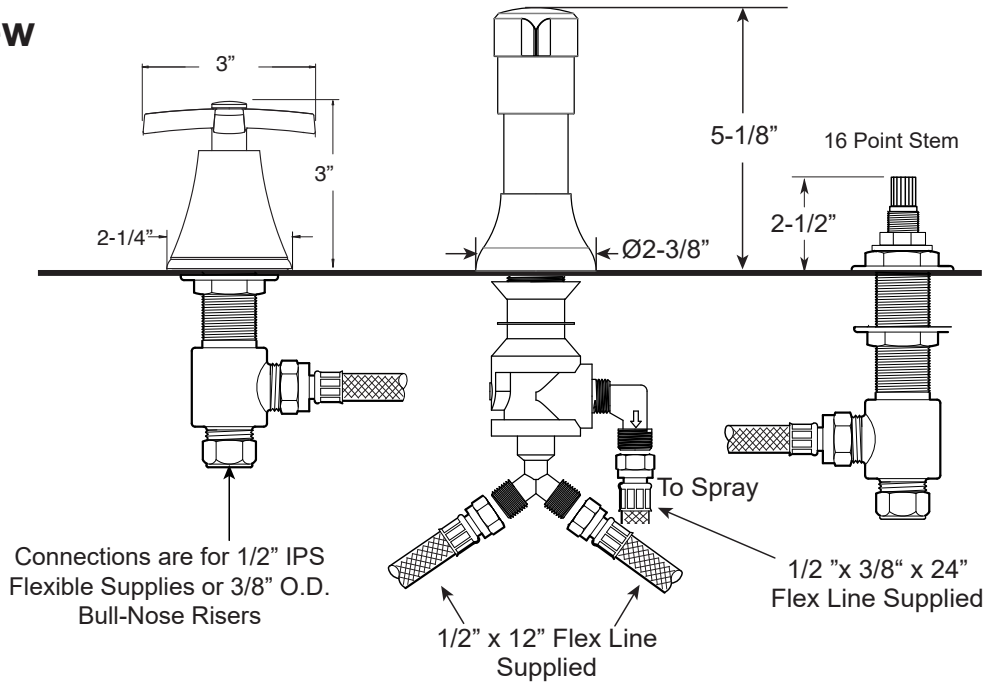

FEATURES:

- All brass construction.
- Hot & Cold valves and integral Vacuum Breaker/Diverter require 1-1/4" (max.) holes.
- Includes pop-up drain assembly with overflow. Longer ball rod available on request. P/N: APS.11.019
- Diverter controls water flow between douche spray & flushing rim.
- 1/4-turn ceramic disc valve cartridges for handles.
- Available in all finishes. Warranty varies according to finish selection.

Bidet Set with Lira Handles

1.008290

Front View

Side View

Note: Measurements are subject to change. No responsibility is assumed for use of superseded or voided pages.