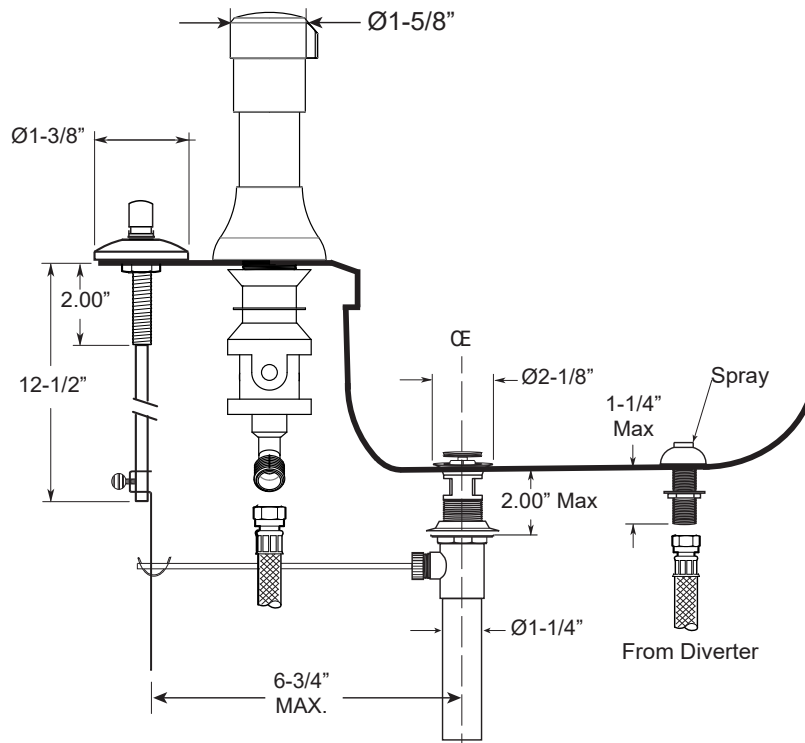

FEATURES:

- All brass construction.
- Hot & Cold valves and integral Vacuum Breaker/Diverter require 1-1/4" (max.) holes.
- Includes pop-up drain assembly with overflow. Longer ball rod available on request. P/N: APS.11.019
- Diverter controls water flow between douche spray & flushing rim.
- 1/4-turn ceramic disc valve cartridges for handles.
- Available in all finishes. Warranty varies according to finish selection.

Bidet Set with Lira Handles

1.008290

Front View

Side View

Note: Measurements are subject to change. No responsibility is assumed for use of superseded or voided pages.