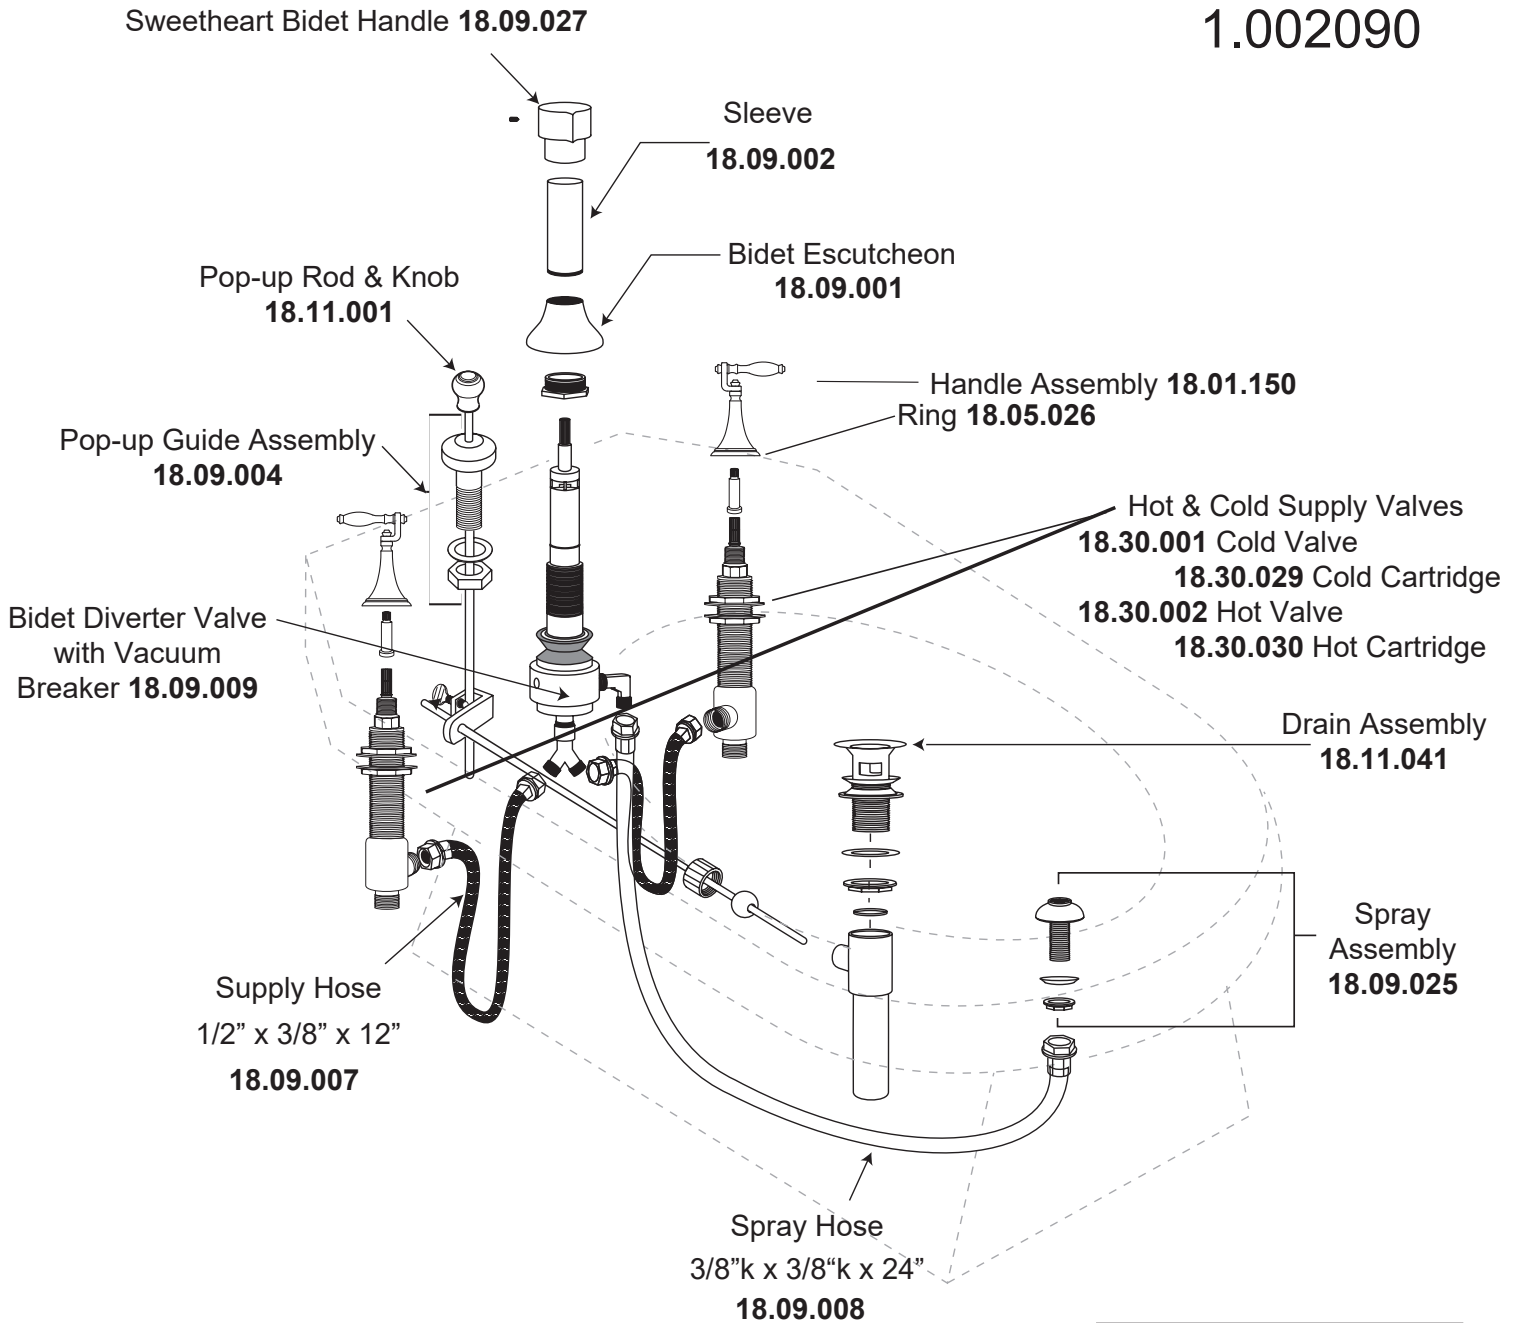

Bidet Set with Toronto Handles 1.002090

Extended ball rod
available **APS.11.019**