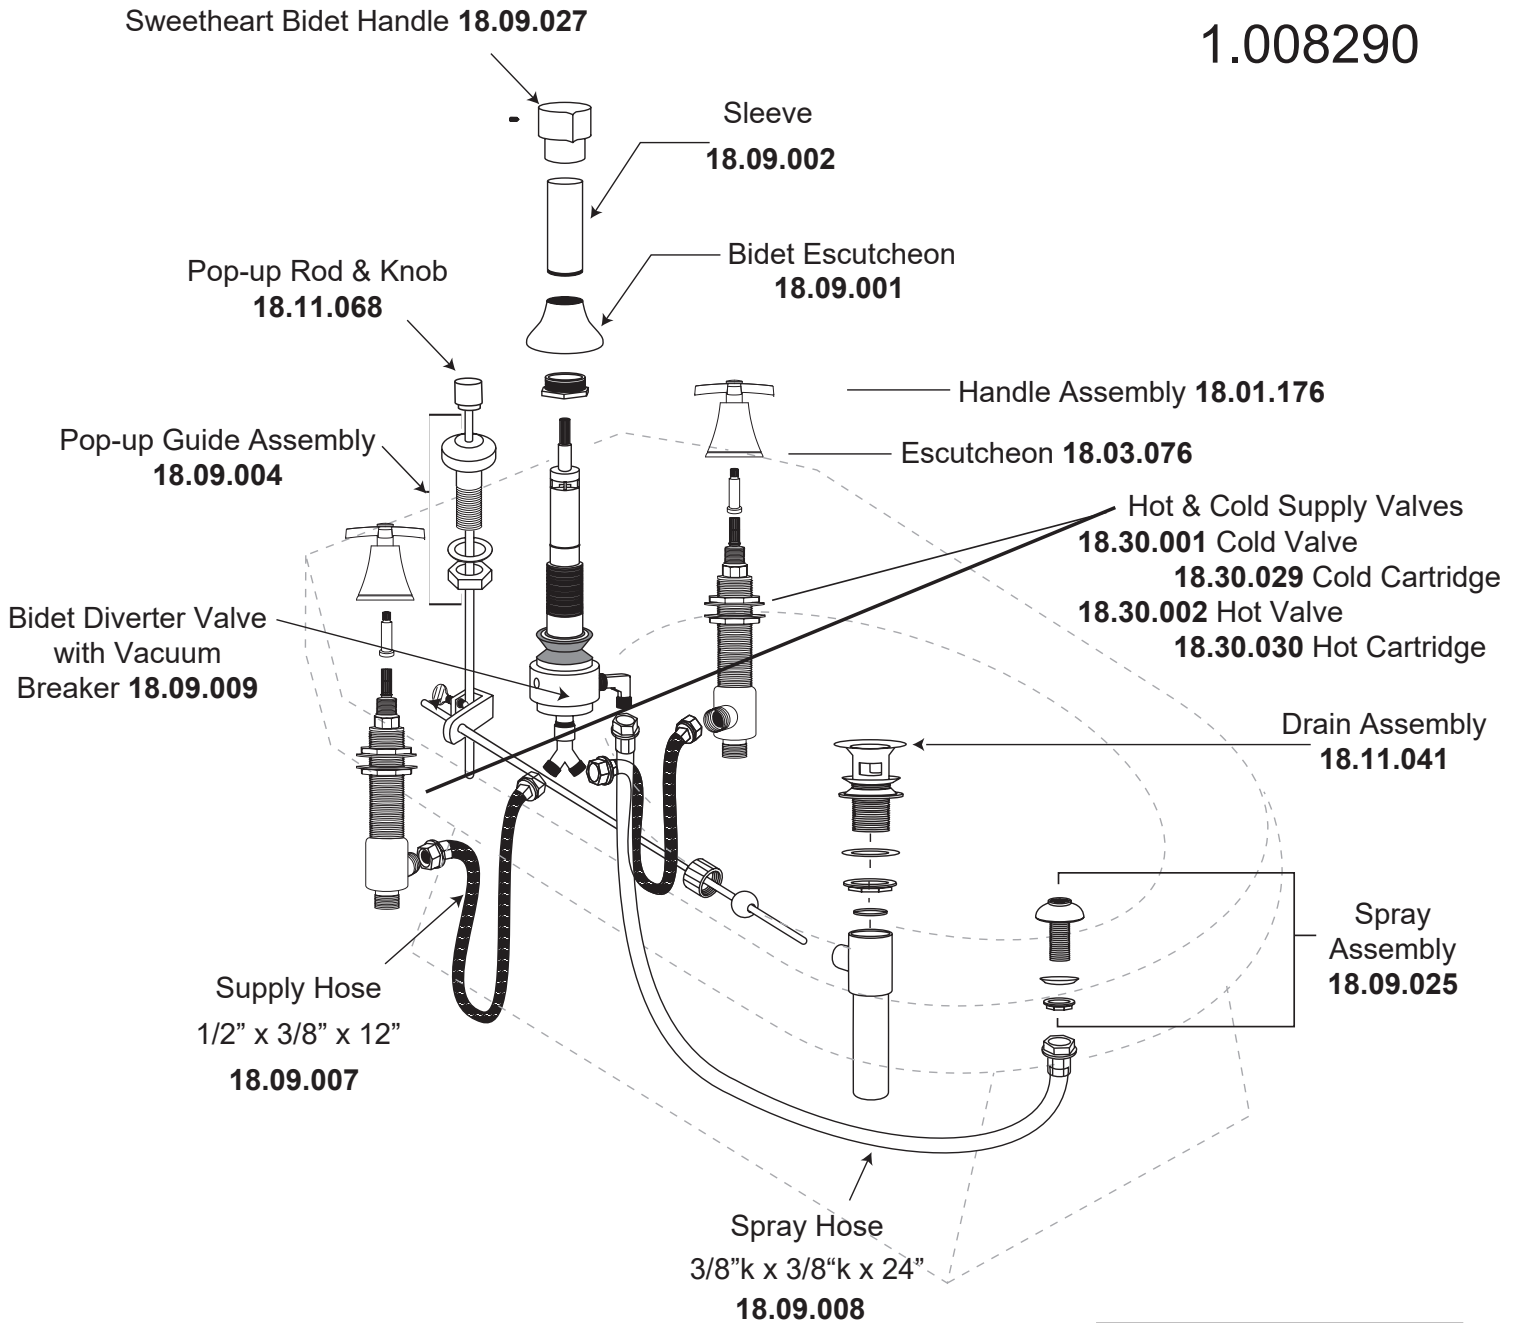

**Bidet Set with
Lira Handles
1.008290**

Extended ball rod
available **APS.11.019**