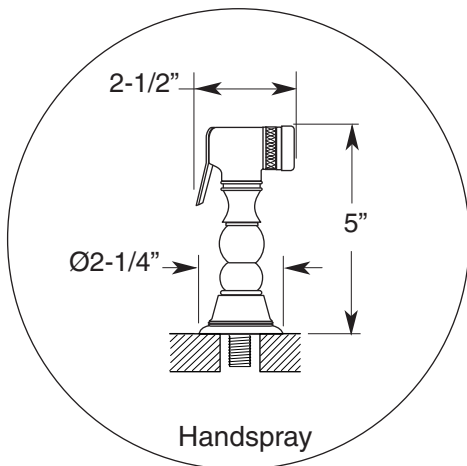

FEATURES:

- All brass construction
- Available in all Sigma finishes
- Maximum deck thickness: 2-1/4"
- Replacement cartridges: 18.30.035 (C), 18.30.036 (H)
- Custom option: High-arc extended swivel spout, 11" center-center, 14" overall height
- Measurements vary according to handle choice

SPECIFICATIONS

Pillar-Style Kitchen Faucet w/ Sussex Handles and Sidespray

1.3578032

NOTE: Install through 1-1/4" diameter holes

Connections are for 1/2" IPS Flexible Supplies or 3/8" O.D. Bull-Nose Risers

Note: Measurements are subject to change or cancellation. No responsibility is assumed for use of superseded or voided pages.