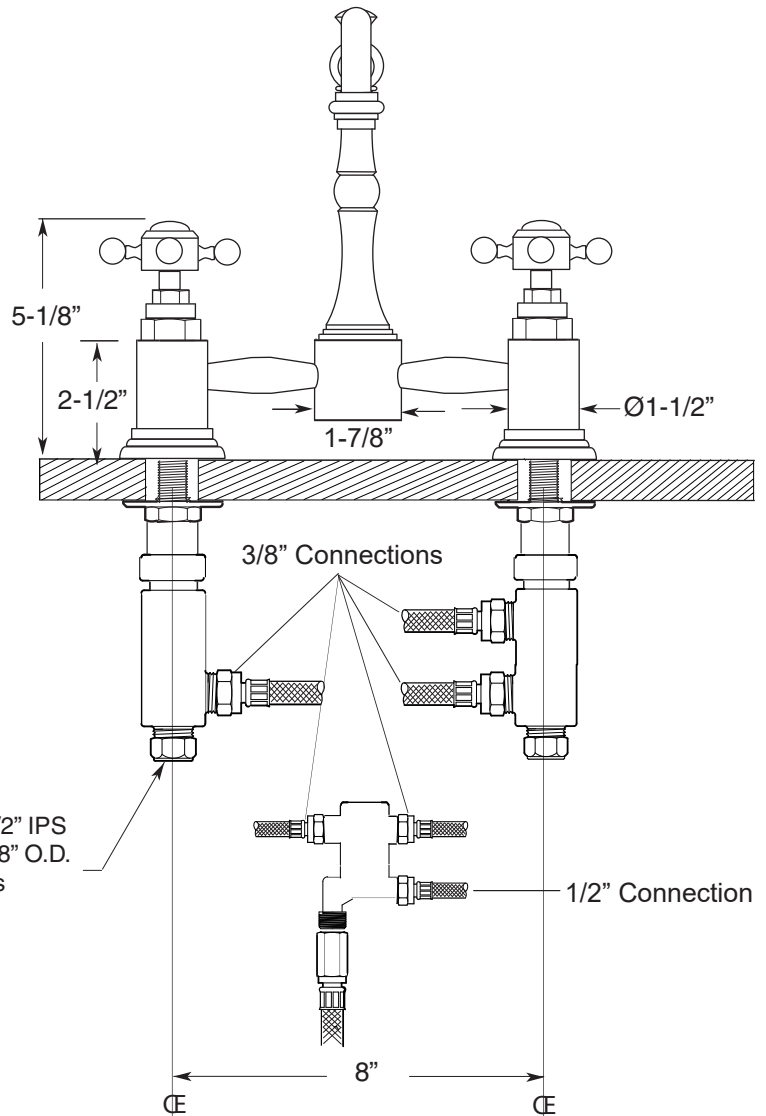

FEATURES:

- All brass construction
- Available in all Sigma finishes
- Maximum deck thickness: 2-1/4"
- Replacement cartridges: 18.30.035 (C), 18.30.036 (H)
- Custom option: High-arc extended swivel spout, 11" center-center, 14" overall height
- Measurements vary according to handle choice

SPECIFICATIONS

Pillar-Style Kitchen Faucet w/ Sussex Handles and Sidespray

1.3578032

NOTE: Install through 1-1/4" diameter holes

Connections are for 1/2" IPS Flexible Supplies or 3/8" O.D. Bull-Nose Risers

Note: Measurements are subject to change or cancellation. No responsibility is assumed for use of superseded or voided pages.