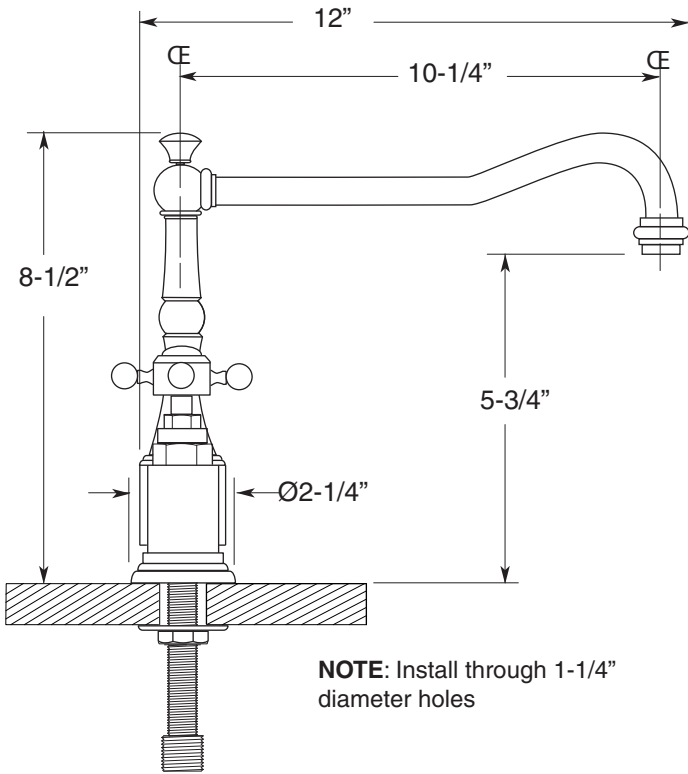

FEATURES:

- All brass construction
- Available in all Sigma finishes
- Maximum deck thickness: 2-1/4"
- Replacement cartridges: 18.30.035 (C), 18.30.036 (H)
- Custom option: High-arc extended swivel spout, 11" center-center, 14" overall height
- Measurements vary according to handle choice

SPECIFICATIONS

Pillar-Style Kitchen Faucet w/ Sussex Handles and Sidespray

1.3578032

NOTE: Install through 1-1/4" diameter holes

Connections are for 1/2" IPS Flexible Supplies or 3/8" O.D. Bull-Nose Risers

Note: Measurements are subject to change or cancellation. No responsibility is assumed for use of superseded or voided pages.