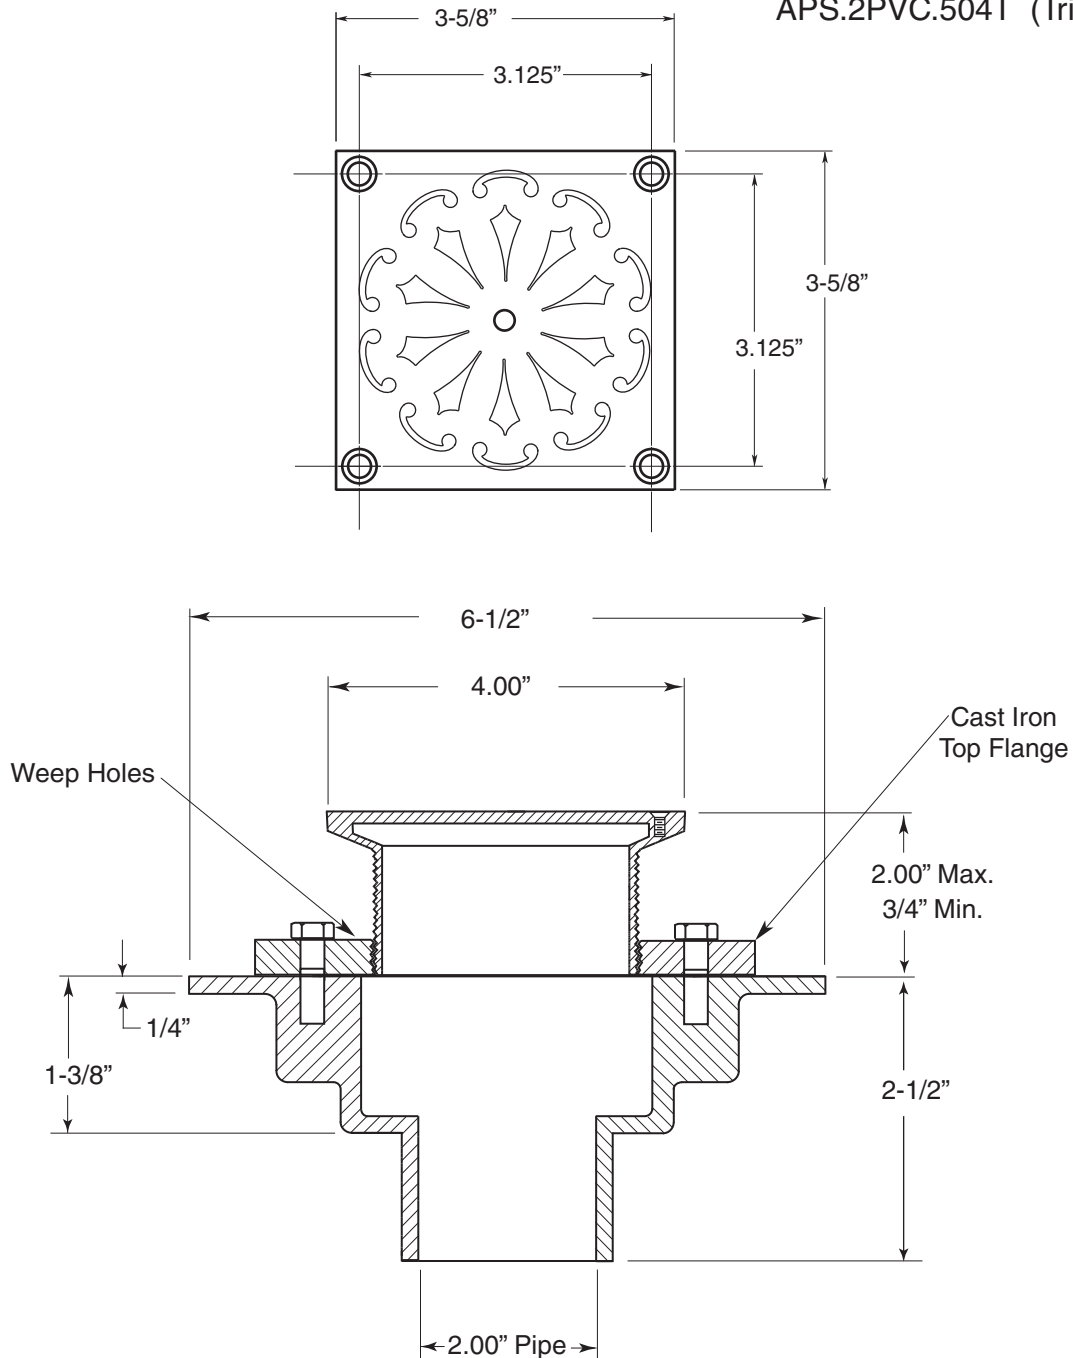

FEATURES:

- PVC heavy duty - interior use.
- 4" x 4" Square adjustable Solid Nickel Bronze Strainer assembly.
- Available in most finishes

Specifications

APS

American Plumbing Specialties

4" Square PVC Shower Drain
with Solid Nickel Bronze Top

APS.2PVC.504

APS.2PVC.504T (Trim Only)

Note: Measurements are subject to change or cancellation. No responsibility is assumed for use of superseded or voided pages.