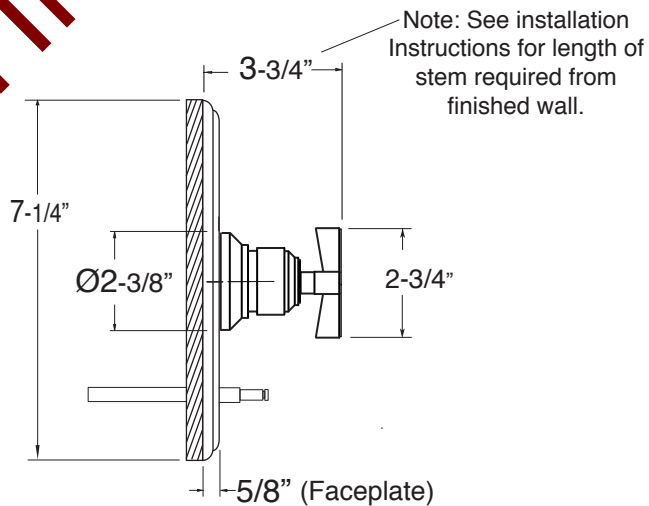

Features:

- Forged brass construction
- Ceramic disk valve cartridge 18.30.865
- Adjustable hot limit safety stop
- Reversible cartridge
- 5.6 GPM @ 45 PSI

**SPECIFICATIONS**  
**Series 620 Moderne X**  
Pressure Balance  
Tub & Shower Shower  
Valve & Trim  
1.629468  
Cross Handle  
(1.629468T - Trim Only)

Cutaway View

Top View

Note: Measurements are subject to change or cancellation. No responsibility is assumed for use of superseded or voided pages.