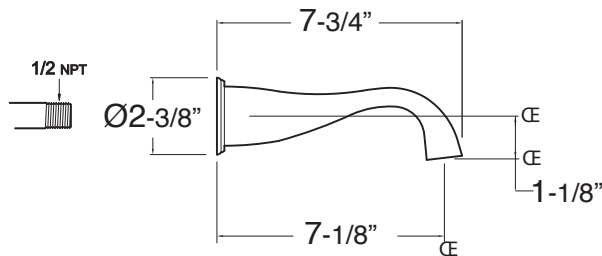

Features:

- Forged brass construction
- Ceramic disk valve cartridge 18.30.865
- Adjustable hot limit safety stop
- Reversible cartridge
- 5.6 GPM @ 45 PSI

**SPECIFICATIONS**  
**Series 620 Moderne X**  
Pressure Balance  
Tub & Shower Shower  
Valve & Trim  
1.629468  
Cross Handle  
(1.629468T - Trim Only)

Cutaway View

Top View

Note: Measurements are subject to change or cancellation. No responsibility is assumed for use of superseded or voided pages.