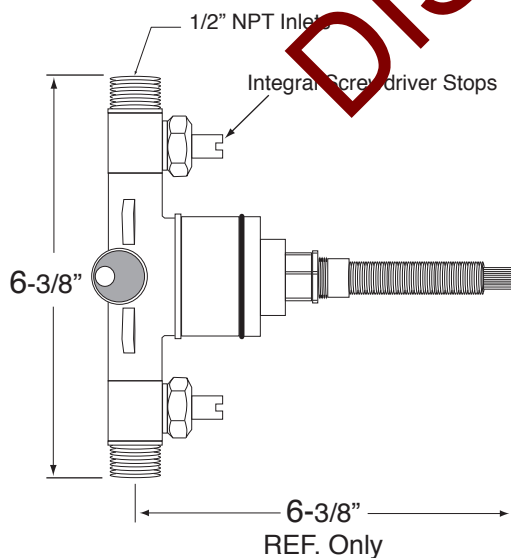

Features:

- Forged brass construction
- Ceramic disk valve cartridge 18.30.865
- Adjustable hot limit safety stop
- Reversible cartridge
- 5.6 GPM @ 45 PSI

**SPECIFICATIONS**  
**Series 620 Moderne X**  
Pressure Balance  
Tub & Shower Shower  
Valve & Trim  
1.629468  
Cross Handle  
(1.629468T - Trim Only)

Cutaway View

Top View

Note: Measurements are subject to change or cancellation. No responsibility is assumed for use of superseded or voided pages.