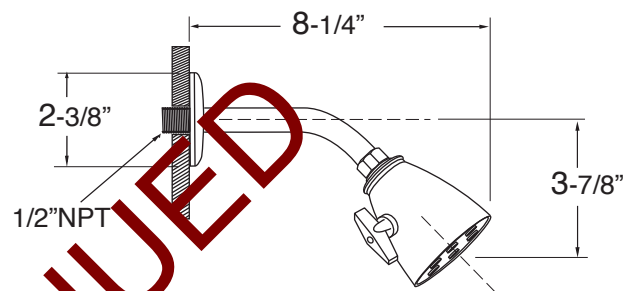

Features:

- Forged brass construction
- Ceramic disk valve cartridge 18.30.865
- Adjustable hot limit safety stop
- Reversible cartridge
- 5.6 GPM @ 45 PSI

**SPECIFICATIONS**  
**Series 620 Moderne X**  
Pressure Balance  
Tub & Shower Shower  
Valve & Trim  
1.629468  
Cross Handle  
(1.629468T - Trim Only)

Cutaway View

Top View

Note: Measurements are subject to change or cancellation. No responsibility is assumed for use of superseded or voided pages.