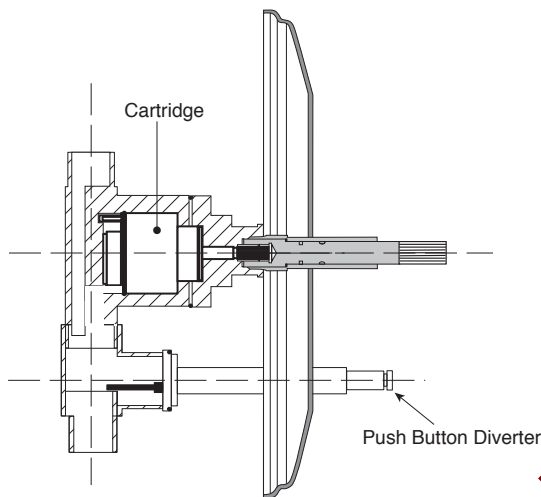

Features:

- Forged brass construction
- Ceramic disk valve cartridge 18.30.865
- Adjustable hot limit safety stop
- Reversible cartridge
- 5.6 GPM @ 45 PSI

**SPECIFICATIONS**  
**Series 620 Moderne X**  
Pressure Balance  
Tub & Shower Shower  
Valve & Trim  
1.629468  
Cross Handle  
(1.629468T - Trim Only)

Cutaway View

Top View

Note: Measurements are subject to change or cancellation. No responsibility is assumed for use of superseded or voided pages.