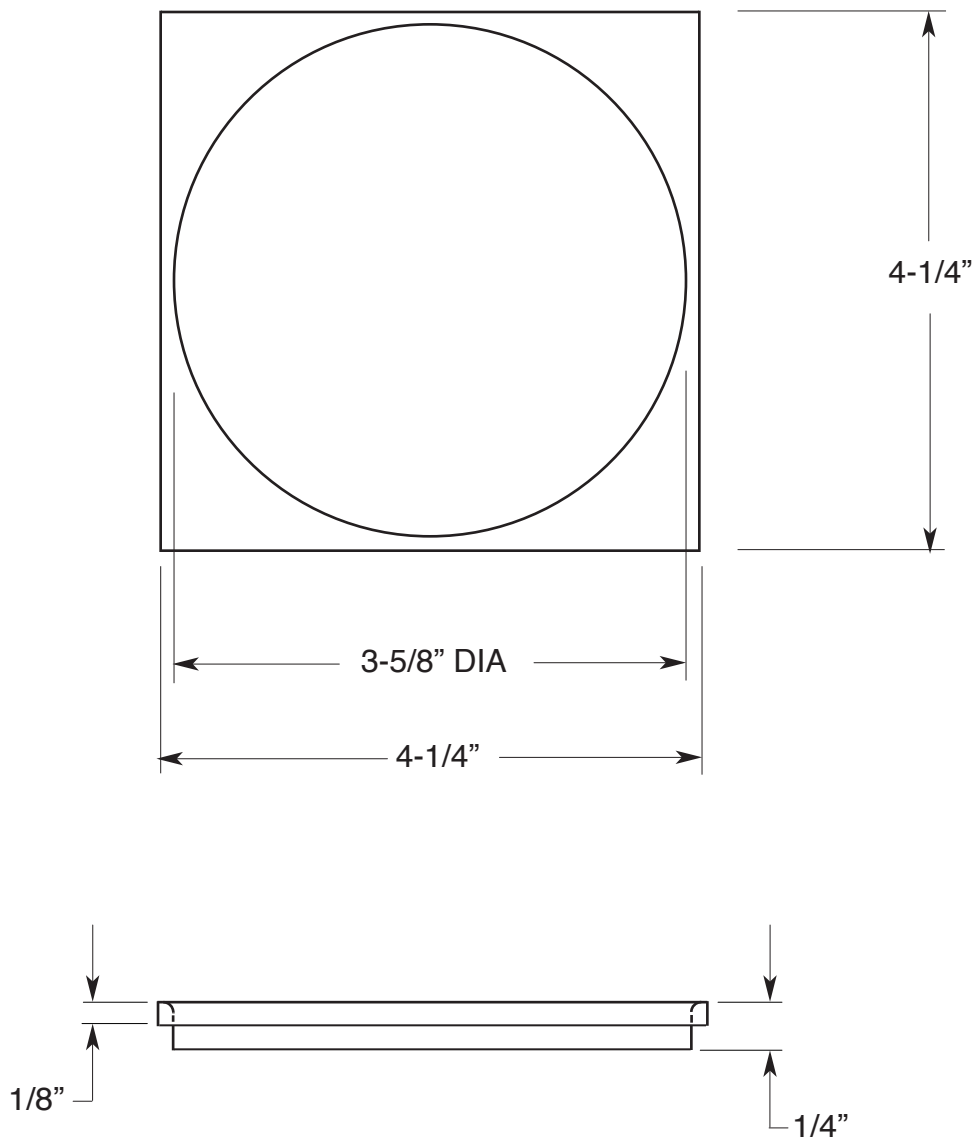

FEATURES:

- Brass construction.
- Can be used with APS.11.263 and APS.11.279
- Available in all finishes.

APS
American Plumbing Specialties

Tile Square Only
4-1/2" x 3-5/8" Opening

APS.11.264

Note: Measurements are subject to change or cancellation. No responsibility is assumed for use of superseded or voided pages.