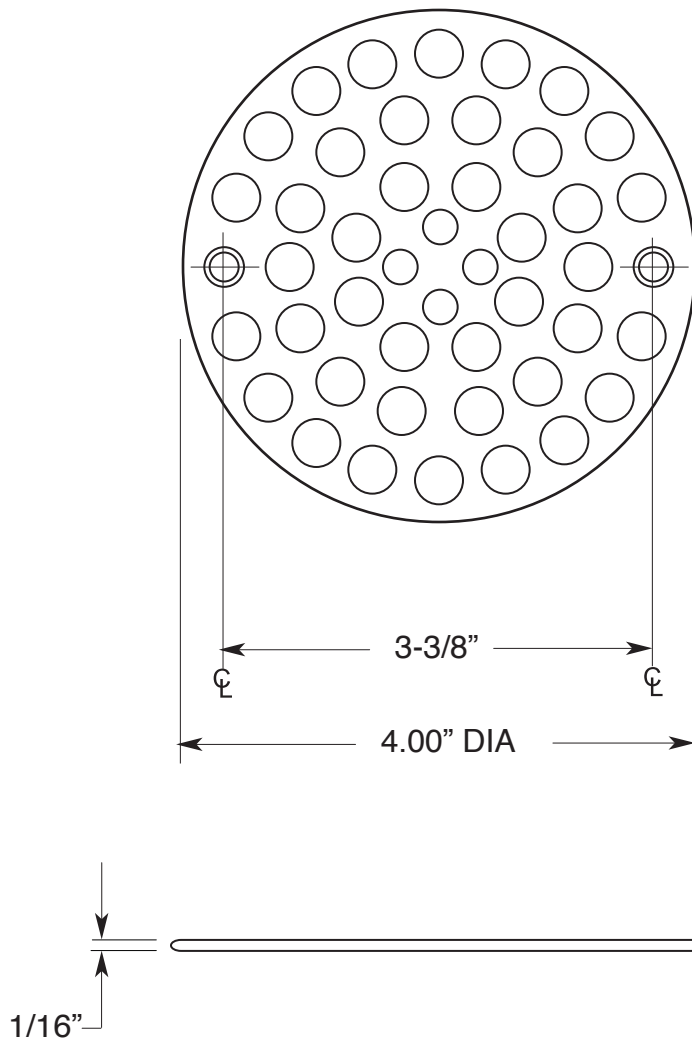

FEATURES:

- Brass construction.
- Mounting screws are supplied
- Fits Plastic Oddities.
- Available in all finishes.

APS
American Plumbing Specialties

4" O.D.
Shower Strainer

APS.11.306

Note: Measurements are subject to change or cancellation. No responsibility is assumed for use of superseded or voided pages.