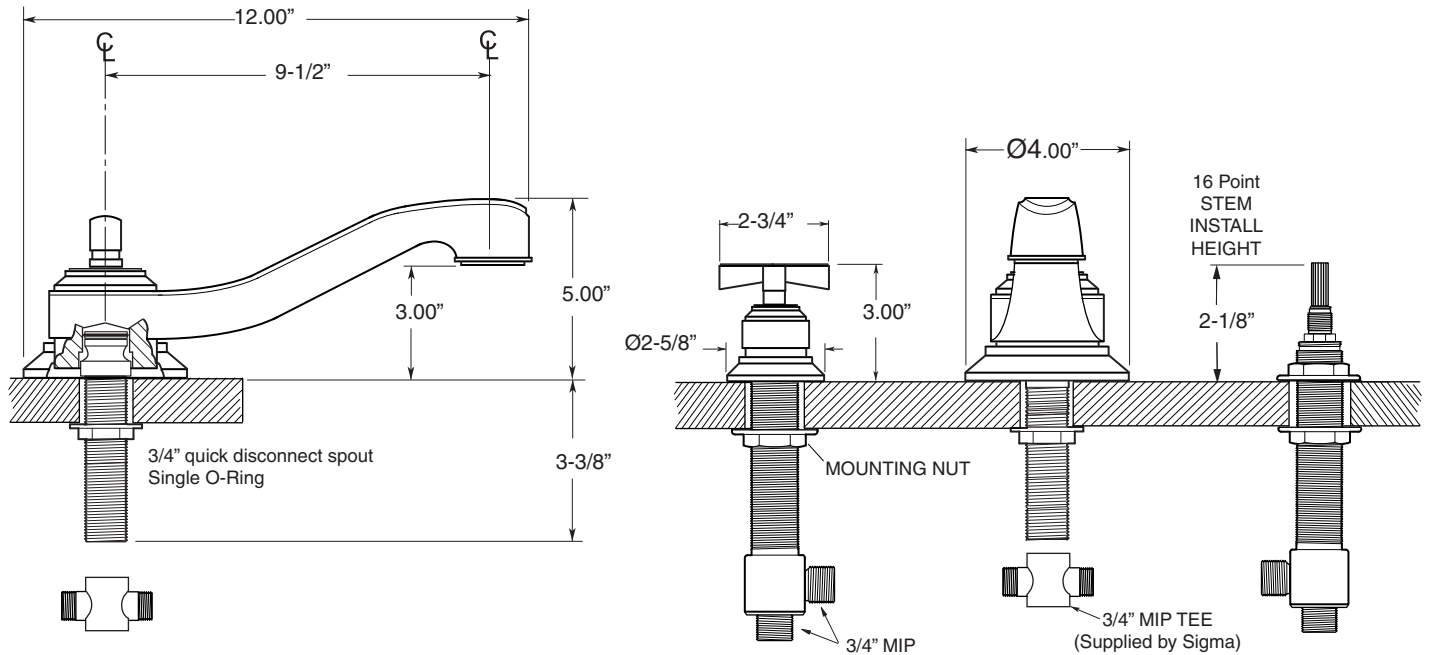

FEATURES:

- All brass construction.
- 3/4" valve bodies with 16 PT. 1/4-turn ceramic disc cartridge.
  - 18.30.017 Cold, 18.30.018 Hot
- Available in all finishes. Warranty varies according to finish.

## 620 Series 3-Hole Roman Tub Set with Moderne X Handle

**1.629477**

1.629477T - Trim Only

18.30.006 - Rough Kit

**NOTE:** Spout and valves install through 1-1/4" diameter holes.  
Plumber to provide 3/4" supply lines to valves