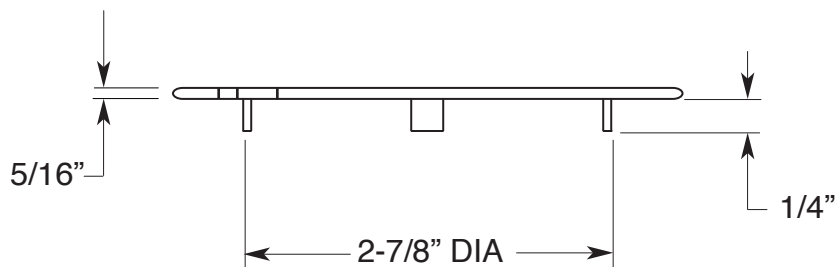

**FEATURES:**

- Brass construction.
- Fits Casper Strainer No. 129
- Available in all finishes.

**APS**  
American Plumbing Specialties

**4-1/4" Brass Snap-In  
Strainer**

APS.11.283

Note: Measurements are subject to change or cancellation. No responsibility is assumed for use of superseded or voided pages.