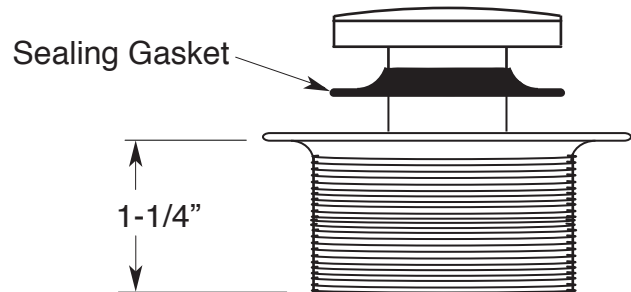

FEATURES:

- Fits 1-1/2" IPS with mounting screws.
- Not available in PVD finishes.

2-Hole Faceplate & Toe-Activated Tub Drain

APS.11.293

TOP VIEW

TOP VIEW

SIDE VIEW

FACEPLATE

SIDE VIEW

TOE-ACTIVATED DRAIN

Note: Measurements are subject to change or cancellation. No responsibility is assumed for use of superseded or voided pages.