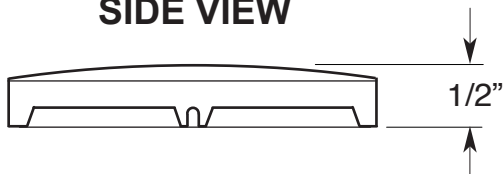

FEATURES:

- Fits 1-1/2" IPS with mounting screws.
- Not available in PVD finishes.

2-Hole Faceplate & Toe-Activated Tub Drain

APS.11.293

TOP VIEW

TOP VIEW

SIDE VIEW

FACEPLATE

SIDE VIEW

TOE-ACTIVATED DRAIN

Note: Measurements are subject to change or cancellation. No responsibility is assumed for use of superseded or voided pages.