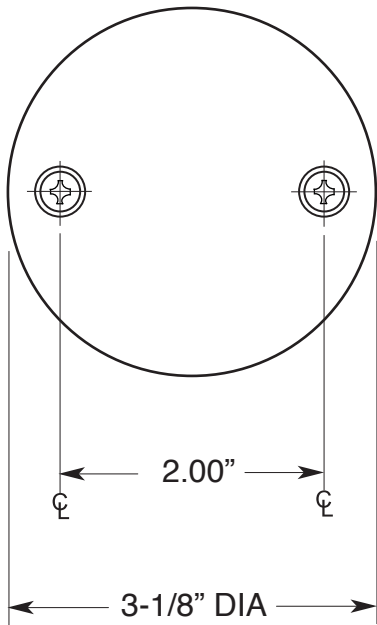

FEATURES:

- Fits 1-1/2" IPS with mounting screws.
- Not available in PVD finishes.

2-Hole Faceplate & Toe-Activated Tub Drain

APS.11.293

TOP VIEW

TOP VIEW

SIDE VIEW

FACEPLATE

SIDE VIEW

TOE-ACTIVATED DRAIN

Note: Measurements are subject to change or cancellation. No responsibility is assumed for use of superseded or voided pages.