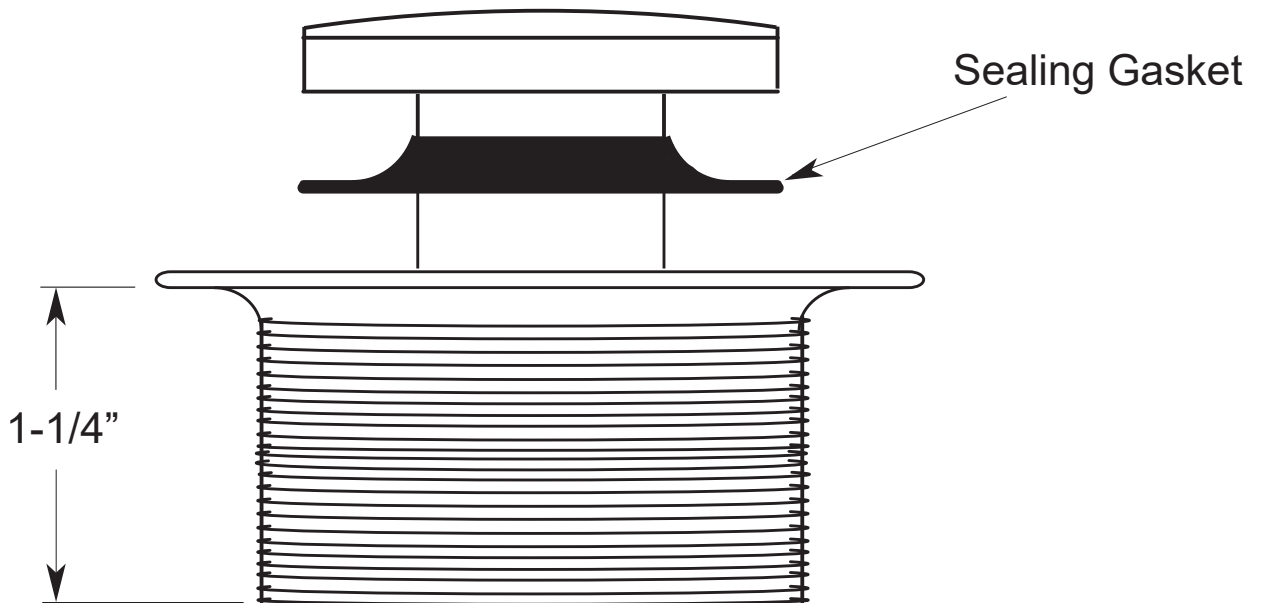

FEATURES:

- Fits 1-1/2" Coarse Thread Strainer Shoes including Gerber, Rapid Fit and Watco.
- Not available in PVD finishes.

1-1/2" Coarse Thread
Toe-Activated Tub Drain

APS.11.257

Top View

Side View

Note: Measurements are subject to change or cancellation. No responsibility is assumed for use of superseded or voided pages.