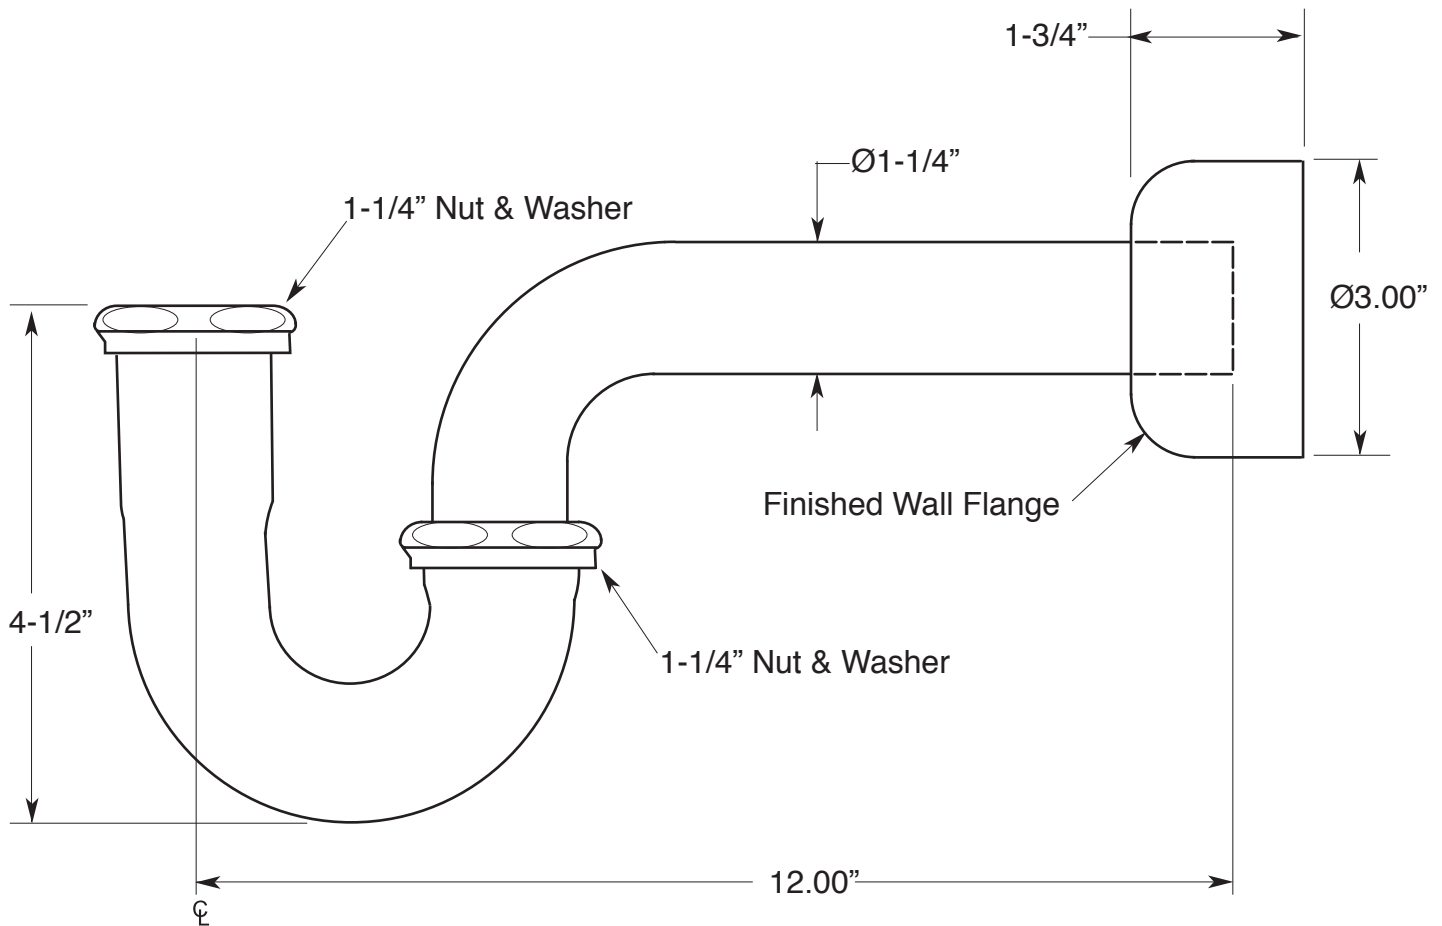

**FEATURES:**

- All brass construction - 17 gauge
- Includes APS.10.207 flange
- Includes 1-1/4" Teflon wall washer.
- Available in most finishes.

**APS**  
American Plumbing Specialties

**1-1/4" x 1-1/4" P-Trap  
with Wall Flange  
17 Gauge**

APS.11.300

Note: Measurements are subject to change or cancellation. No responsibility is assumed for use of superseded or voided pages.