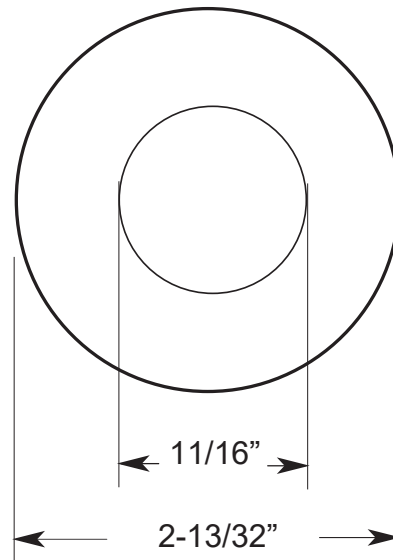

Solid Brass Bell Flange

APS.27.025

FEATURES:

- Available in all SIGMA finishes.

TOP VIEW

SIDE VIEW

Note: Measurements are subject to change or cancellation. No responsibility is assumed for use of superseded or voided pages.