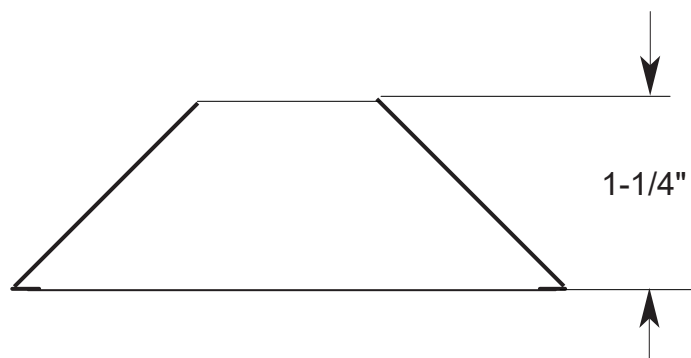

Solid Brass Bell Flange

APS.27.025

FEATURES:

- Available in all SIGMA finishes.

TOP VIEW

SIDE VIEW

Note: Measurements are subject to change or cancellation. No responsibility is assumed for use of superseded or voided pages.