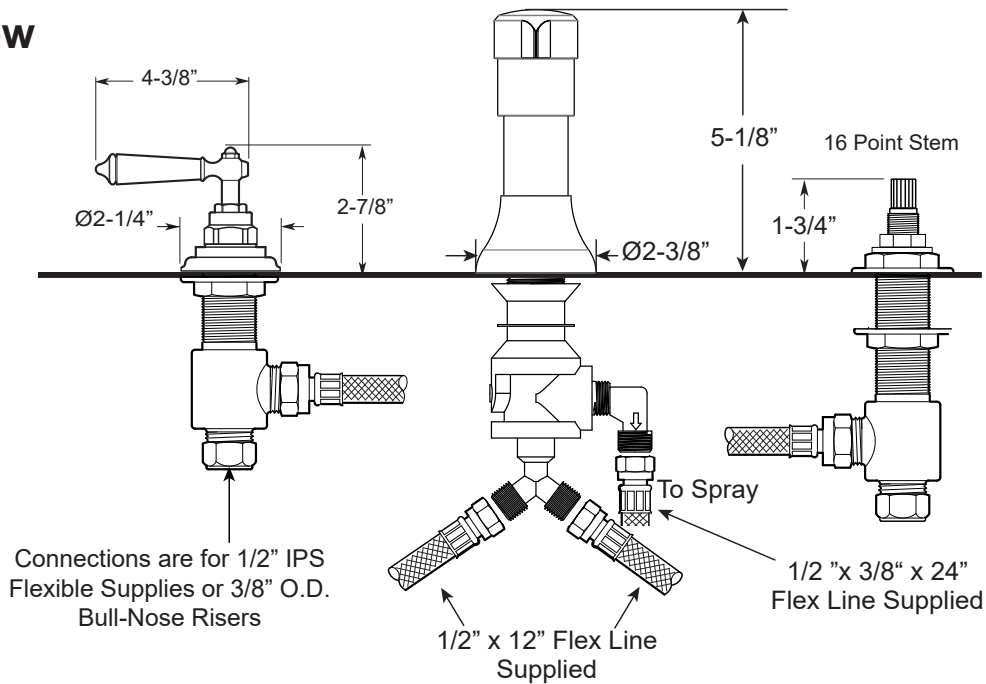

FEATURES:

- All brass construction.
- Hot & Cold valves and integral Vacuum Breaker/Diverter require 1-1/4" (max.) holes.
- Includes pop-up drain assembly with overflow. Longer ball rod available on request. P/N: APS.11.019
- Diverter controls water flow between douche spray & flushing rim.
- 1/4-turn ceramic disc valve cartridges for handles.
- Available in all finishes. Warranty varies according to finish selection.

Bidet Set with Aria Handles

1.000190

Front View

Side View

Note: Measurements are subject to change. No responsibility is assumed for use of superseded or voided pages.