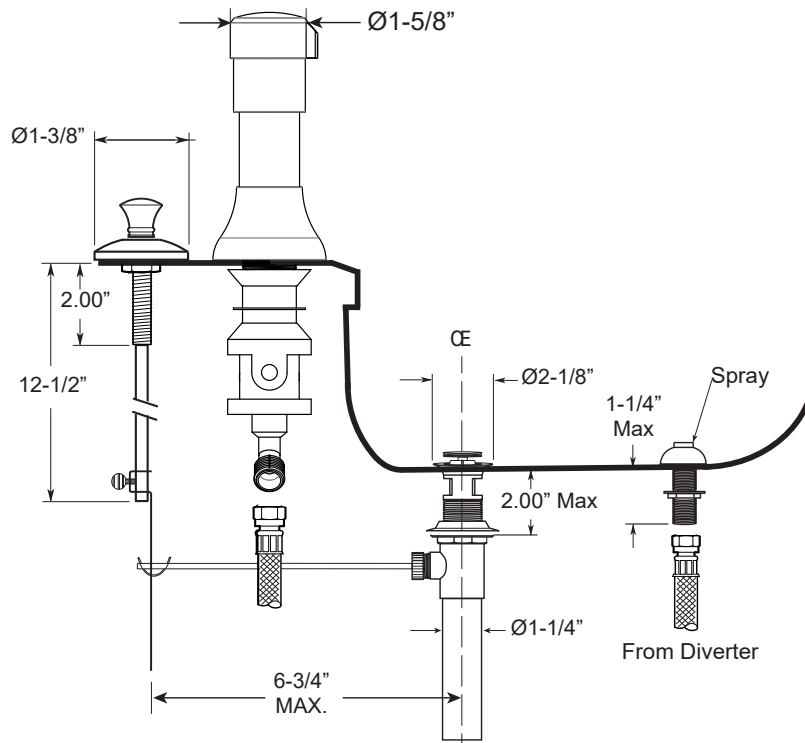

FEATURES:

- All brass construction.
- Hot & Cold valves and integral Vacuum Breaker/Diverter require 1-1/4" (max.) holes.
- Includes pop-up drain assembly with overflow. Longer ball rod available on request. P/N: APS.11.019
- Diverter controls water flow between douche spray & flushing rim.
- 1/4-turn ceramic disc valve cartridges for handles.
- Available in all finishes. Warranty varies according to finish selection.

Bidet Set with Aria Handles

1.000190

Front View

Side View

Note: Measurements are subject to change. No responsibility is assumed for use of superseded or voided pages.