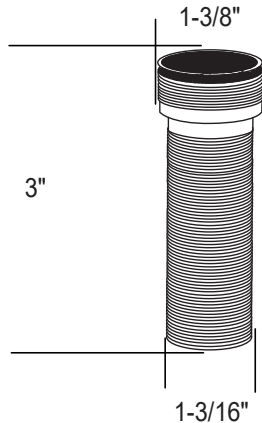

FEATURES:

- All brass construction
- Handshower Wand PN: 18.10.023
- 60" Spiral hose supplied PN: 18.10.016
- 1.8 gpm flow restrictor installed in shower wand
- Available in all Sigma finishes

Deckmount
Handshower Kit

18.10.252

**Standard
Handshower Wand**

Deckmount Elbow

**Deckmount
Handshower Flange**

**Deckmount
Handshower Rough**

Note: Measurements are subject to change or cancellation. No responsibility is assumed for use of superseded or voided pages.