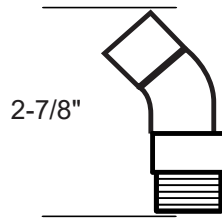

FEATURES:

- All brass construction
- Handshower Wand PN: 18.10.023
- 60" Spiral hose supplied PN: 18.10.016
- 1.8 gpm flow restrictor installed in shower wand
- Available in all Sigma finishes

Deckmount
Handshower Kit

18.10.252

**Standard
Handshower Wand**

Deckmount Elbow

**Deckmount
Handshower Flange**

**Deckmount
Handshower Rough**

Note: Measurements are subject to change or cancellation. No responsibility is assumed for use of superseded or voided pages.