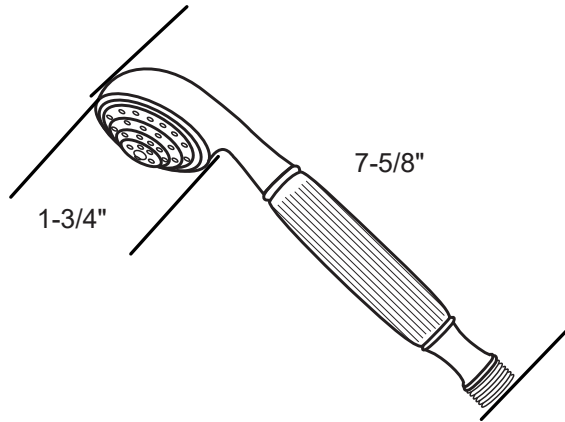

FEATURES:

- All brass construction
- Handshower Wand PN: 18.10.023
- 60" Spiral hose supplied PN: 18.10.016
- 1.8 gpm flow restrictor installed in shower wand
- Available in all Sigma finishes

Deckmount
Handshower Kit

18.10.252

**Standard
Handshower Wand**

Deckmount Elbow

**Deckmount
Handshower Flange**

**Deckmount
Handshower Rough**

Note: Measurements are subject to change or cancellation. No responsibility is assumed for use of superseded or voided pages.