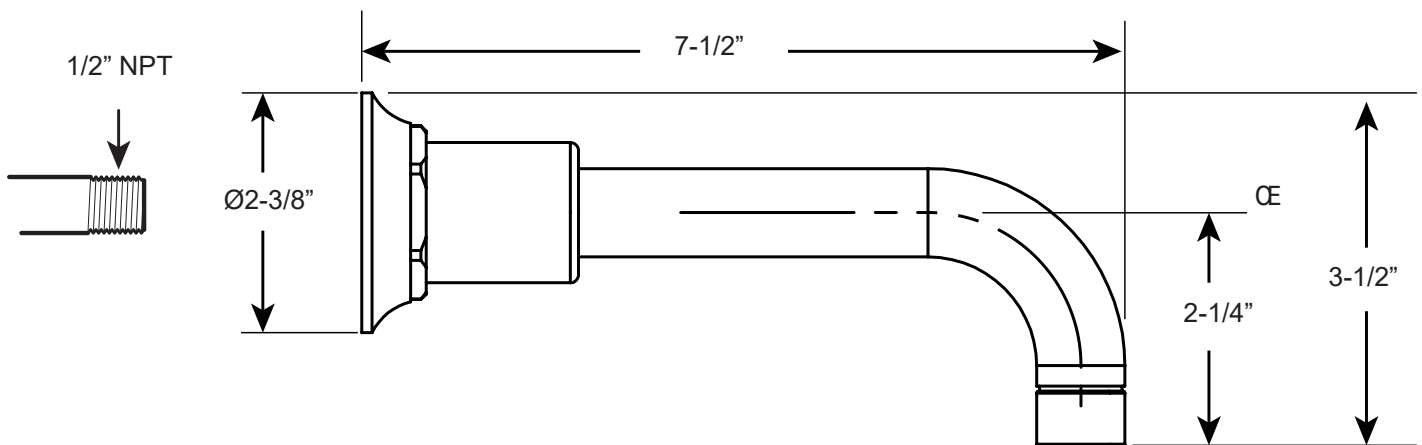

310 Series Wall
Tub Spout

18.17.034

Note: Measurements are subject to change. No responsibility is assumed for use of superseded or voided pages.