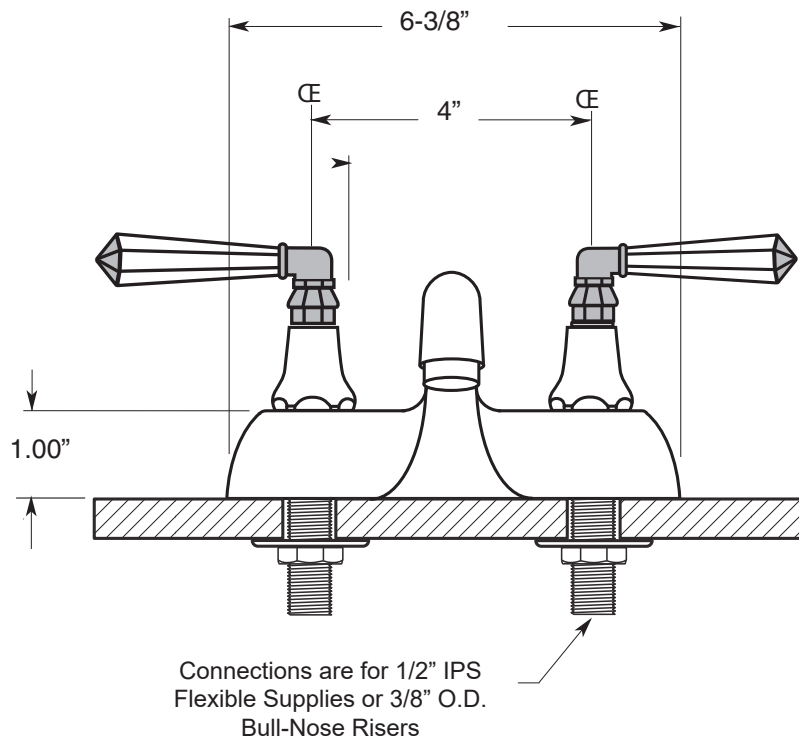

## FEATURES:

- All brass construction
- Includes pop-up drain assembly with overflow
- Available in all Sigma finishes
- Many, but not all, handles fit this application- call Customer Service to verify your alternate handle selection
- Maximum deck thickness: 3/4"
- Replacement cartridge: 18.30.029-cold, 18.30.030-hot

Standard 4" Centerset  
w/Windham Handle

**1.001004**

Note: Measurements are subject to change or cancellation. No responsibility is assumed for use of superseded or voided pages.