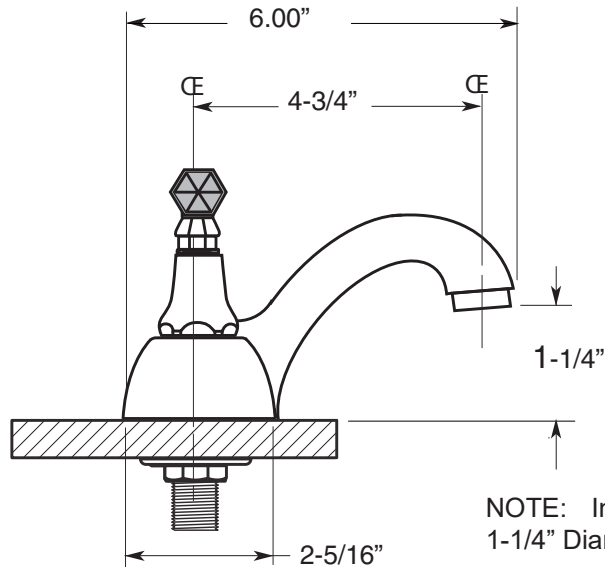

## FEATURES:

- All brass construction
- Includes pop-up drain assembly with overflow
- Available in all Sigma finishes
- Many, but not all, handles fit this application- call Customer Service to verify your alternate handle selection
- Maximum deck thickness: 3/4"
- Replacement cartridge: 18.30.029-cold, 18.30.030-hot

Standard 4" Centerset  
w/Windham Handle

**1.001004**

Note: Measurements are subject to change or cancellation. No responsibility is assumed for use of superseded or voided pages.