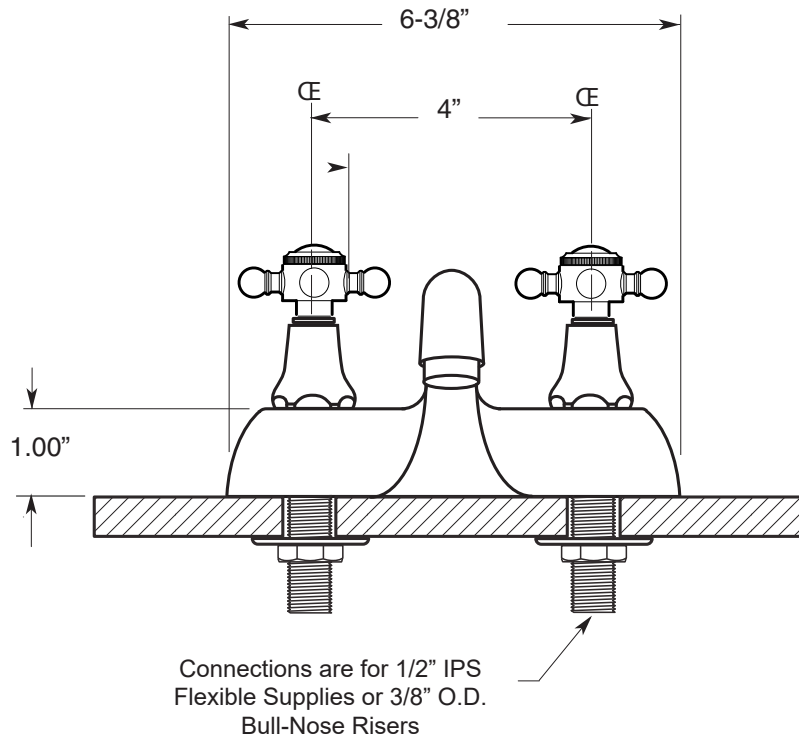

FEATURES:

- All brass construction
- Includes pop-up drain assembly with overflow
- Available in all Sigma finishes
- Many, but not all, handles fit this application- call Customer Service to verify your alternate handle selection
- Maximum deck thickness: 3/4"
- Replacement cartridge: 18.30.029-cold, 18.30.030-hot

Standard 4" Centerset
w/Portsmouth Handle

1.000604

Note: Measurements are subject to change or cancellation. No responsibility is assumed for use of superseded or voided pages.