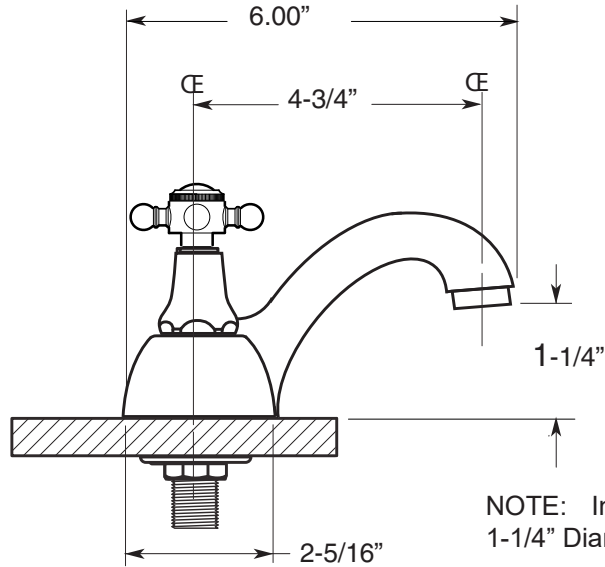

FEATURES:

- All brass construction
- Includes pop-up drain assembly with overflow
- Available in all Sigma finishes
- Many, but not all, handles fit this application- call Customer Service to verify your alternate handle selection
- Maximum deck thickness: 3/4"
- Replacement cartridge: 18.30.029-cold, 18.30.030-hot

Standard 4" Centerset
w/Portsmouth Handle

1.000604

Note: Measurements are subject to change or cancellation. No responsibility is assumed for use of superseded or voided pages.