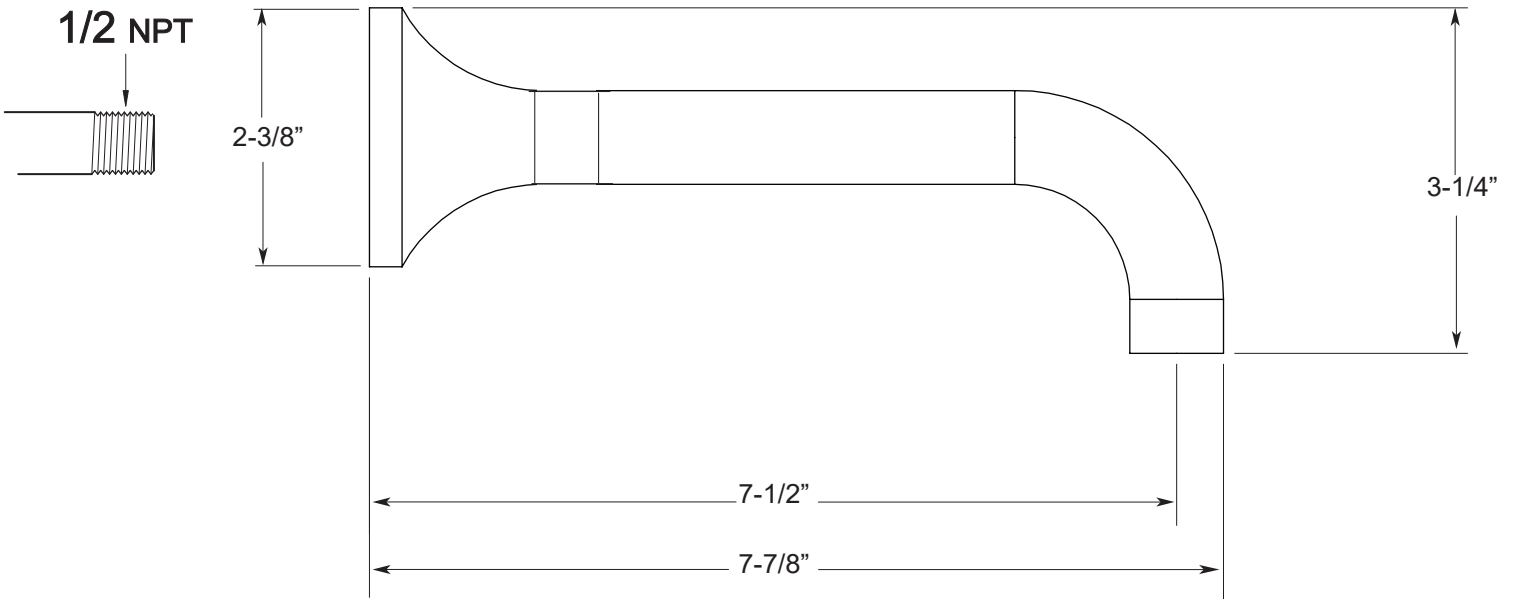

120 Wall Tub Spout

18.17.033

Note: Measurements are subject to change or cancellation. No responsibility is assumed for use of superseded or voided pages.