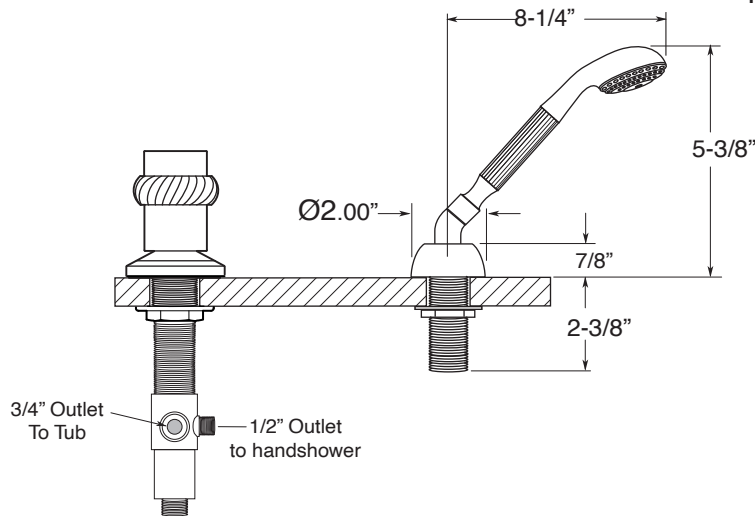

FEATURES:

- All brass construction.
- Decorative ring selection available- see parts list or catalog for options
- 3/4" valve bodies with 16 PT. 1/4-turn ceramic disc cartridge.
 - Cold Cartridge 18.30.017 Hot Cartridge 18.30.018
- Available in all finishes. Warranty varies according to finish.

SPECIFICATIONS

900 Series 5-Hole Roman Tub Set with Sheet Waterfall Spout and Seville Handles

1.SW1293

1.SW1293T - Trim Only

18.30.133 - Rough Kit

NOTE: Spout and valves install through 1-1/4" diameter holes.
Plumber to provide 3/4" supply lines to valves

Note: Measurements are subject to change or cancellation. No responsibility is assumed for use of superseded or voided pages.