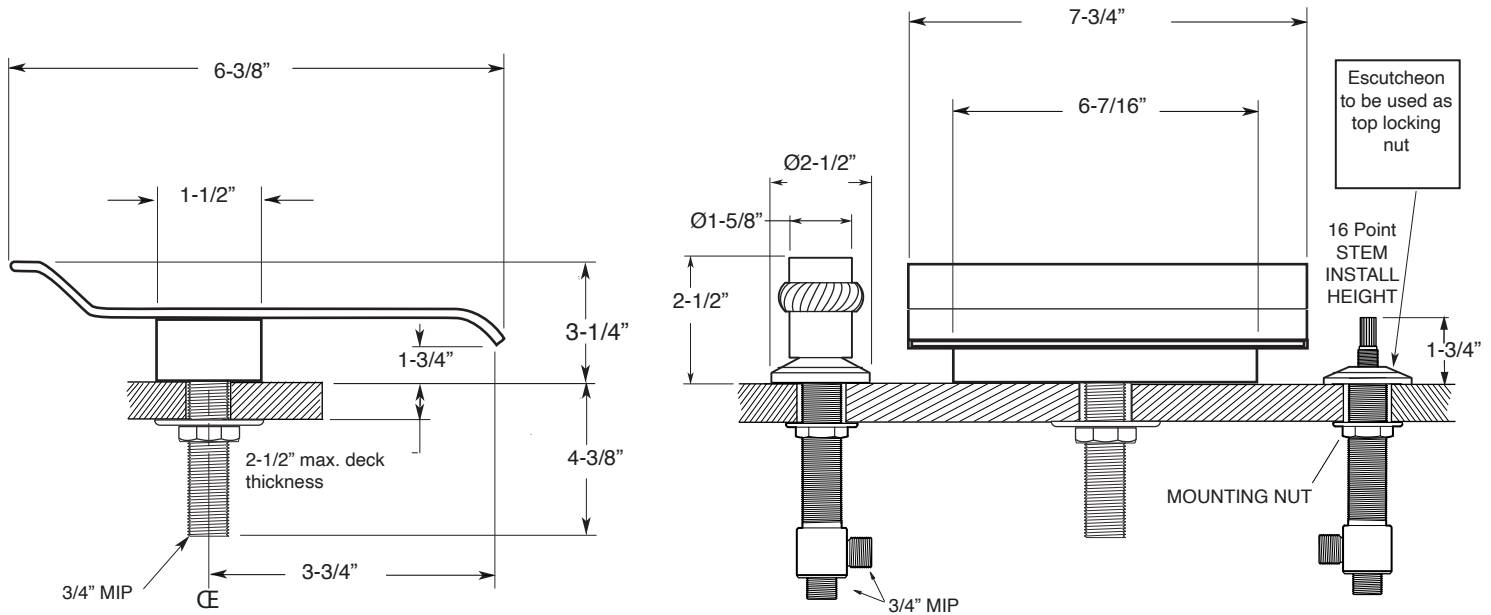

FEATURES:

- All brass construction.
- Decorative ring selection available- see parts list or catalog for options
- 3/4" valve bodies with 16 PT. 1/4-turn ceramic disc cartridge.
 - Cold Cartridge 18.30.017 Hot Cartridge 18.30.018
- Available in all finishes. Warranty varies according to finish.

SPECIFICATIONS

900 Series 5-Hole Roman Tub Set with Sheet Waterfall Spout and Seville Handles

1.SW1293

1.SW1293T - Trim Only

18.30.133 - Rough Kit

NOTE: Spout and valves install through 1-1/4" diameter holes.
Plumber to provide 3/4" supply lines to valves

Note: Measurements are subject to change or cancellation. No responsibility is assumed for use of superseded or voided pages.