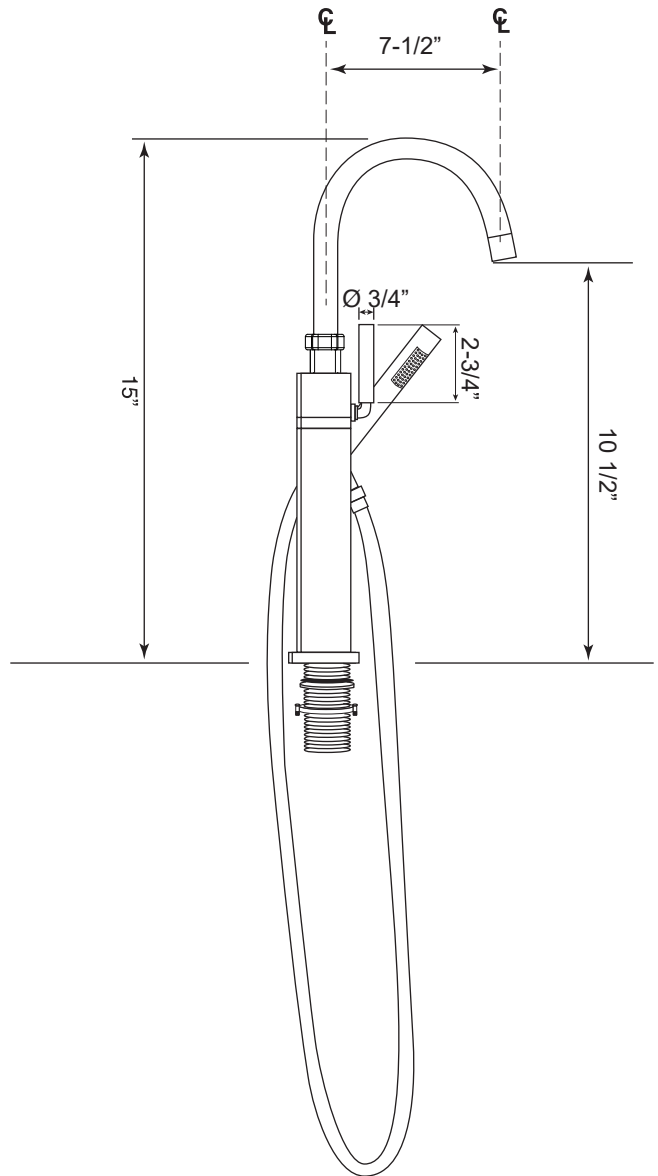

FEATURES:

- All brass construction.
- Available in all Sigma finishes
- Replacement cartridges
18.30.010 - COLD / 18.30.011 - HOT
- Flow rate 7.5 gpm / 45 psi

Contemporary Deckmount
Tub Filler with Handshower
and Carina Handles

1.0028510

Note: Measurements are subject to change or cancellation. No responsibility is assumed for use of superseded or voided pages.