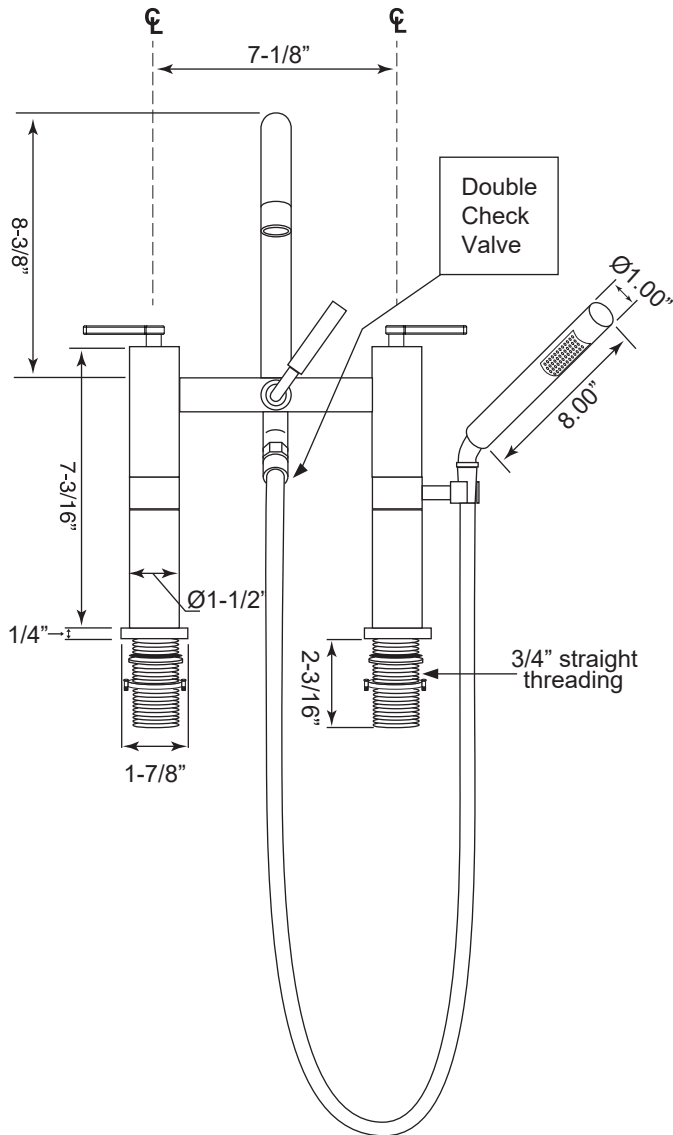

FEATURES:

- All brass construction.
- Available in all Sigma finishes
- Replacement cartridges
18.30.010 - COLD / 18.30.011 - HOT
- Flow rate 7.5 gpm / 45 psi

Contemporary Deckmount
Tub Filler with Handshower
and Carina Handles

1.0028510

Note: Measurements are subject to change or cancellation. No responsibility is assumed for use of superseded or voided pages.