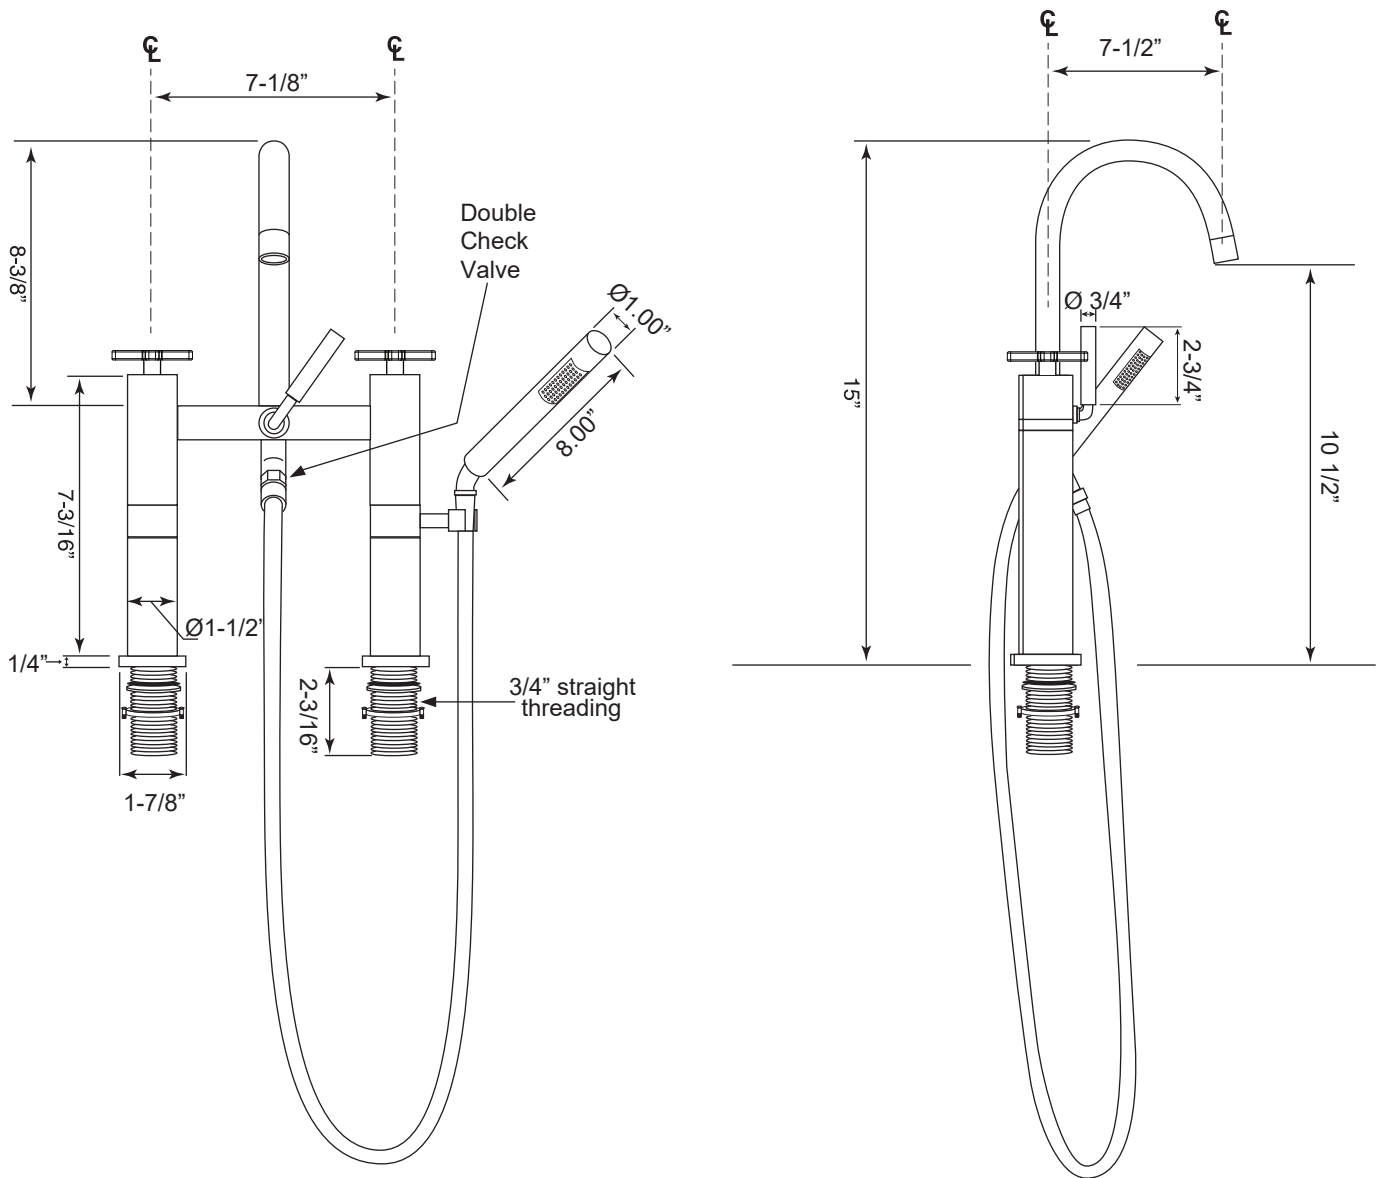

FEATURES:

- All brass construction.
- Available in all Sigma finishes
- Replacement cartridges
18.30.010 - COLD / 18.30.011 - HOT
- Flow rate 7.5 gpm / 45 psi

Contemporary Deckmount Tub Filler with Handshower and Carina X Handles

1.0030510

Note: Measurements are subject to change or cancellation. No responsibility is assumed for use of superseded or voided pages.