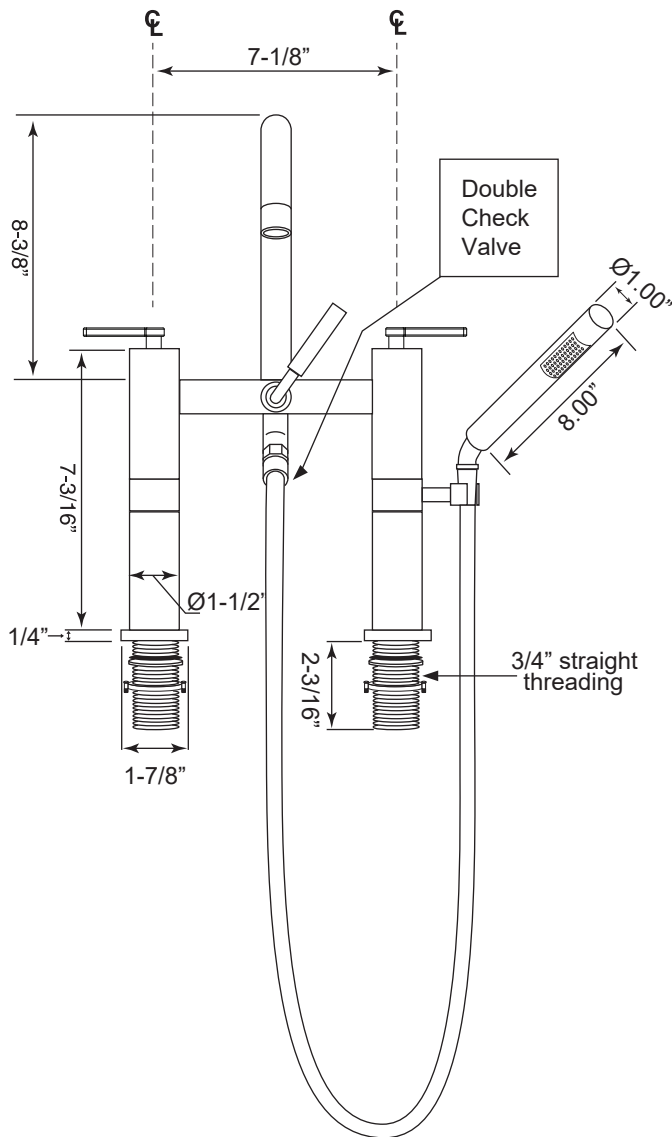

FEATURES:

- All brass construction.
- Available in all Sigma finishes
- Replacement cartridges
18.30.010 - COLD / 18.30.011 - HOT
- Flow rate 7.5 gpm / 45 psi

SPECIFICATIONS

Contemporary Deckmount Tub Filler with Handshower and Tribeca Handles

1.0029510

Note: Measurements are subject to change or cancellation. No responsibility is assumed for use of superseded or voided pages.