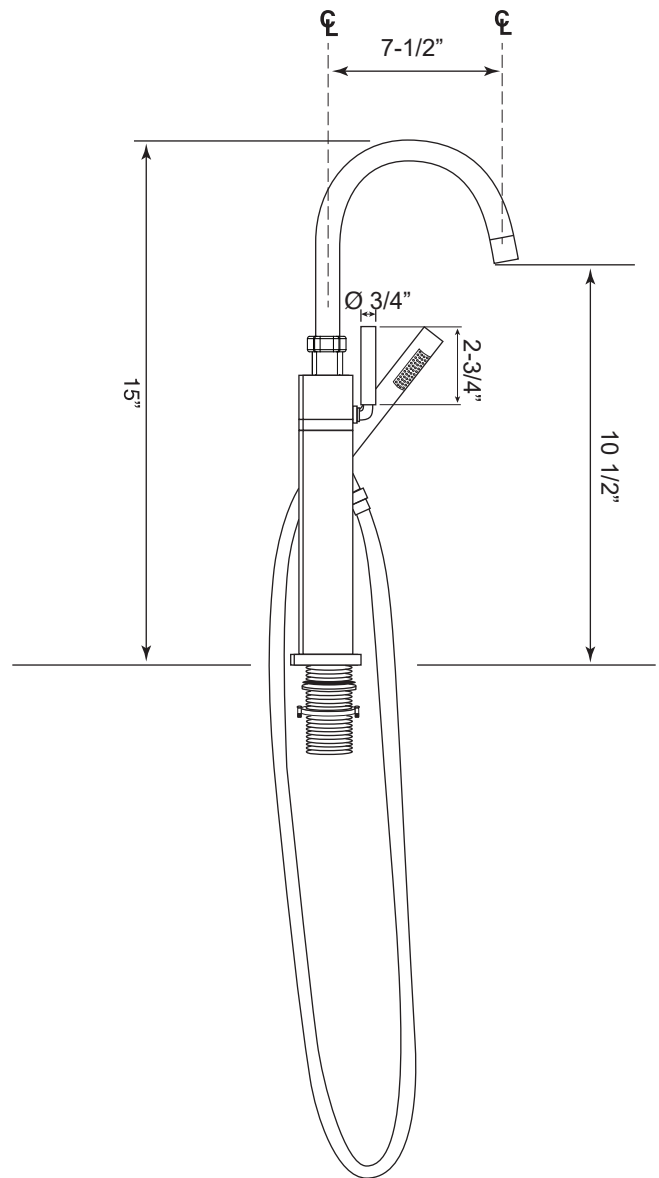

FEATURES:

- All brass construction.
- Available in all Sigma finishes
- Replacement cartridges
18.30.010 - COLD / 18.30.011 - HOT
- Flow rate 7.5 gpm / 45 psi

SPECIFICATIONS

Contemporary Deckmount Tub Filler with Handshower and Tribeca Handles

1.0029510

Note: Measurements are subject to change or cancellation. No responsibility is assumed for use of superseded or voided pages.