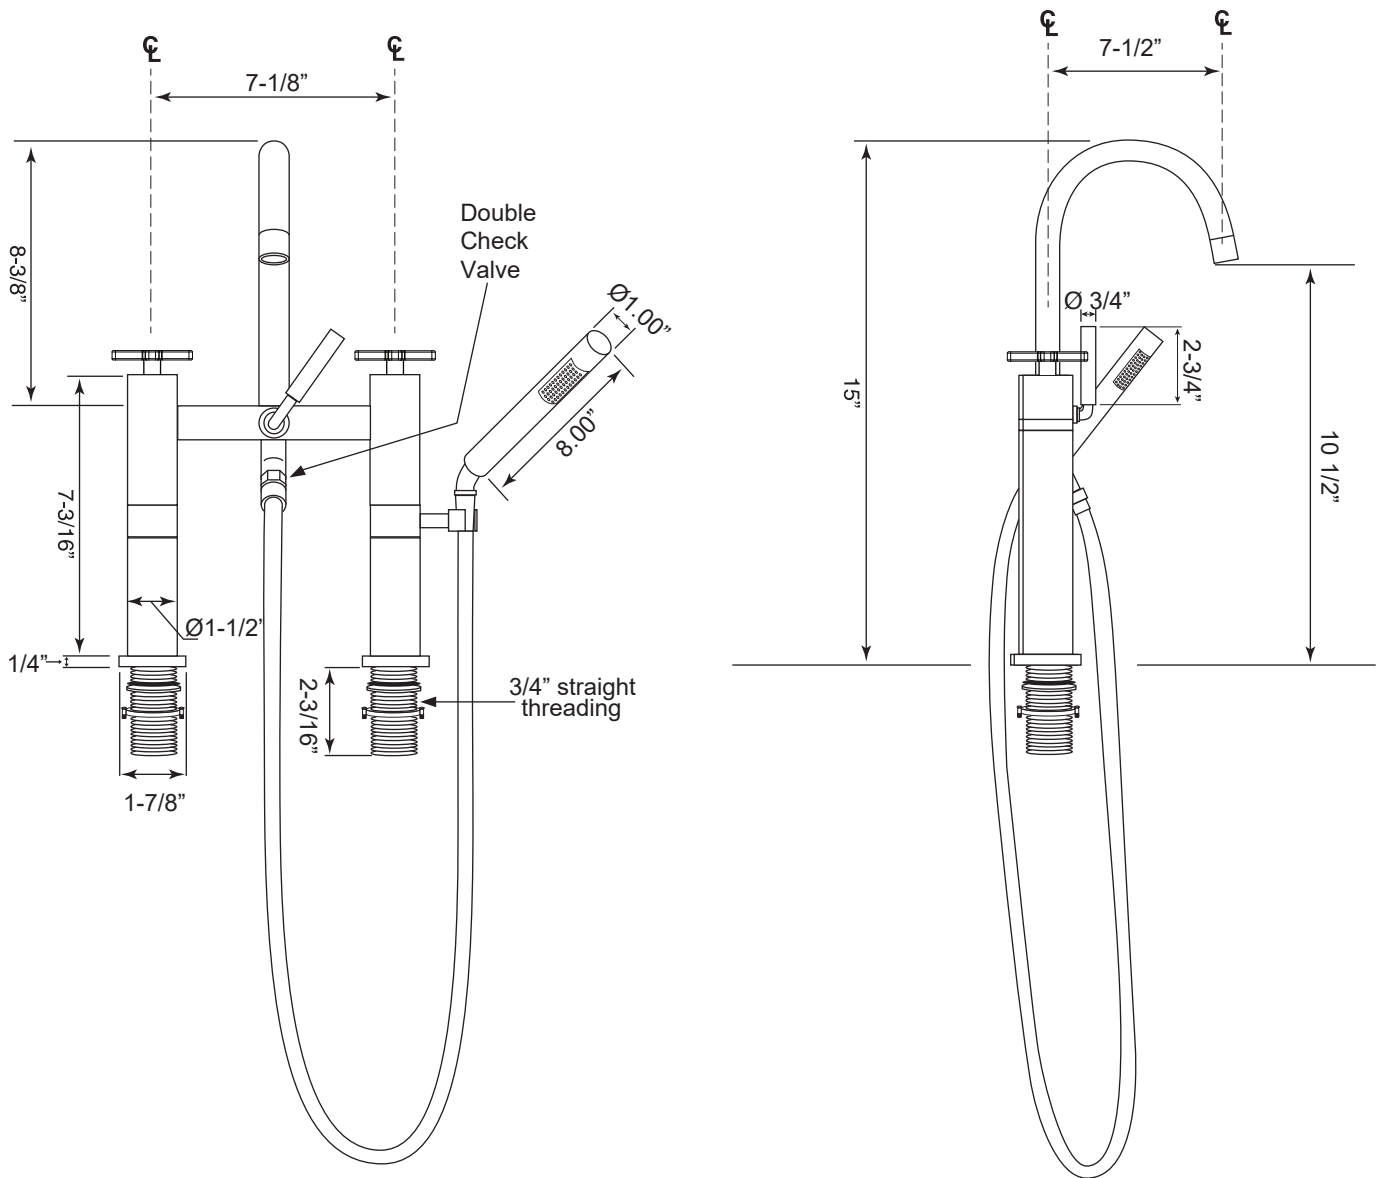

FEATURES:

- All brass construction.
- Available in all Sigma finishes
- Replacement cartridges
18.30.010 - COLD / 18.30.011 - HOT
- Flow rate 7.5 gpm / 45 psi

Contemporary Deckmount Tub Filler with Handshower and Tribeca X Handles

1.0039510

Note: Measurements are subject to change or cancellation. No responsibility is assumed for use of superseded or voided pages.