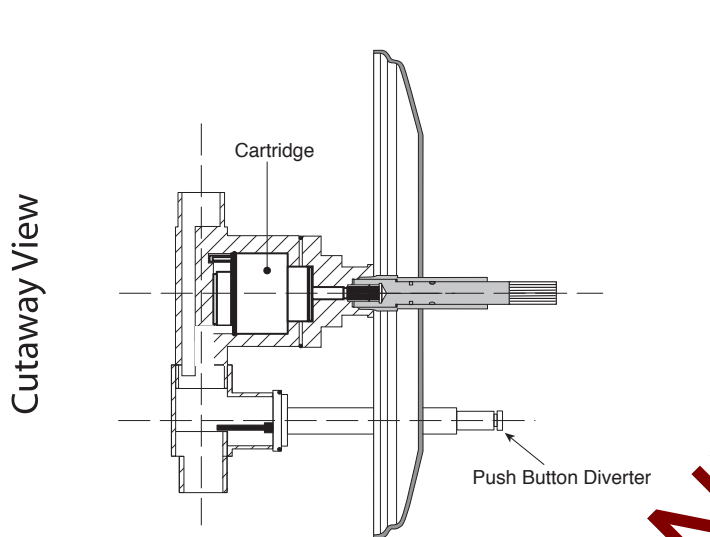

SPECIFICATIONS
Series 720

Pressure Balance Tub & Shower

1.727468

Valencia Handle

(1.727468T - Trim Only)

Features:

- Forged brass construction
- Ceramic disk valve cartridge 18.30.865
- Adjustable hot limit safety stop
- Reversible cartridge
- 5.6 GPM @ 45 PSI

Note: Measurements are subject to change or cancellation. No responsibility is assumed for use of superseded or voided pages.