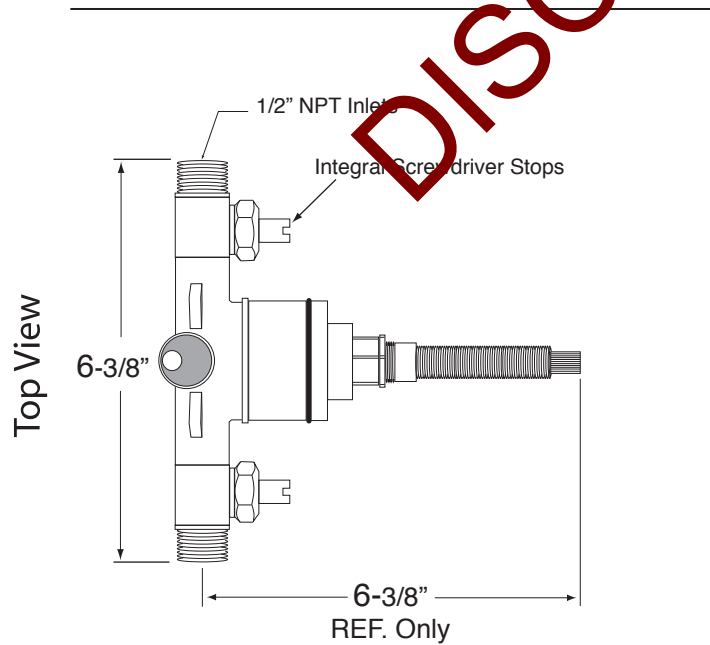

SPECIFICATIONS
Series 720

Pressure Balance Tub & Shower

1.727468

Valencia Handle

(1.727468T - Trim Only)

Features:

- Forged brass construction
- Ceramic disk valve cartridge 18.30.865
- Adjustable hot limit safety stop
- Reversible cartridge
- 5.6 GPM @ 45 PSI

Note: Measurements are subject to change or cancellation. No responsibility is assumed for use of superseded or voided pages.