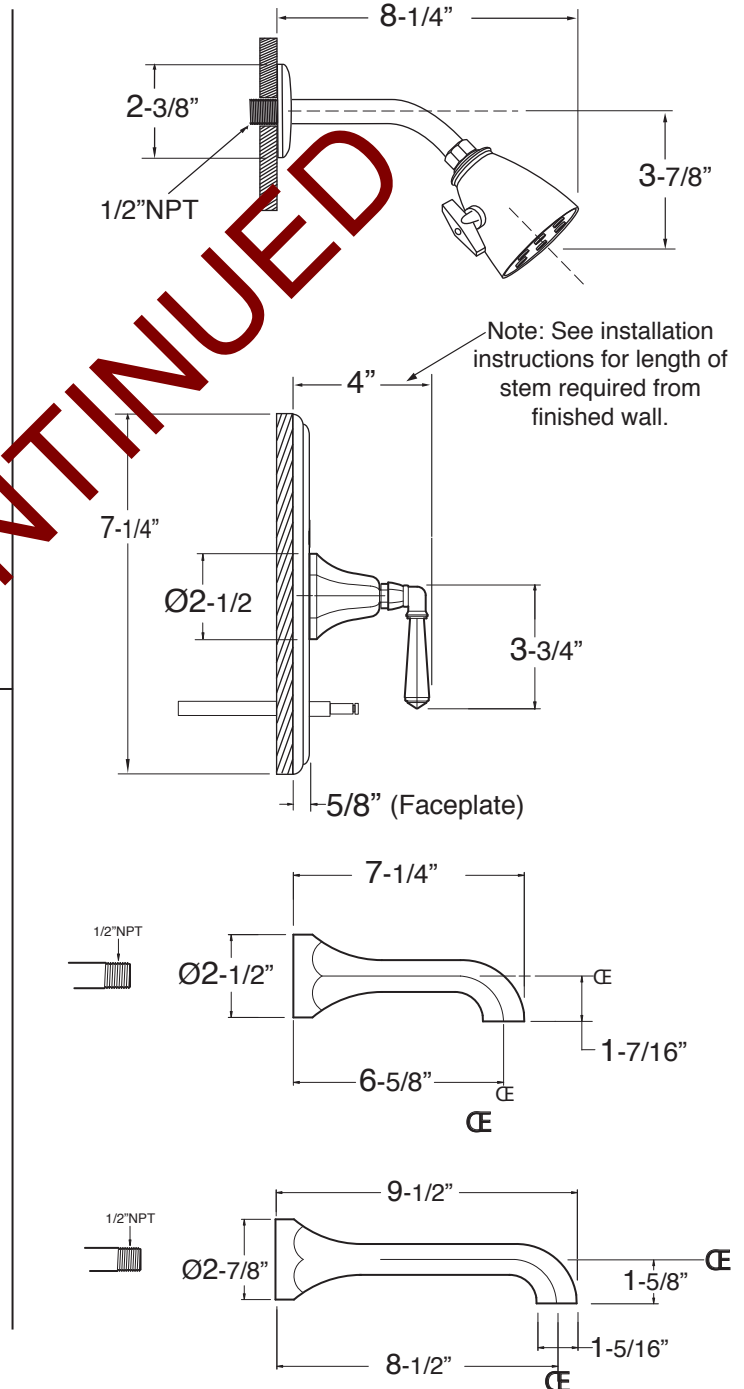

SPECIFICATIONS
Series 720

Pressure Balance Tub & Shower

1.727468

Valencia Handle

(1.727468T - Trim Only)

Features:

- Forged brass construction
- Ceramic disk valve cartridge 18.30.865
- Adjustable hot limit safety stop
- Reversible cartridge
- 5.6 GPM @ 45 PSI

Note: Measurements are subject to change or cancellation. No responsibility is assumed for use of superseded or voided pages.