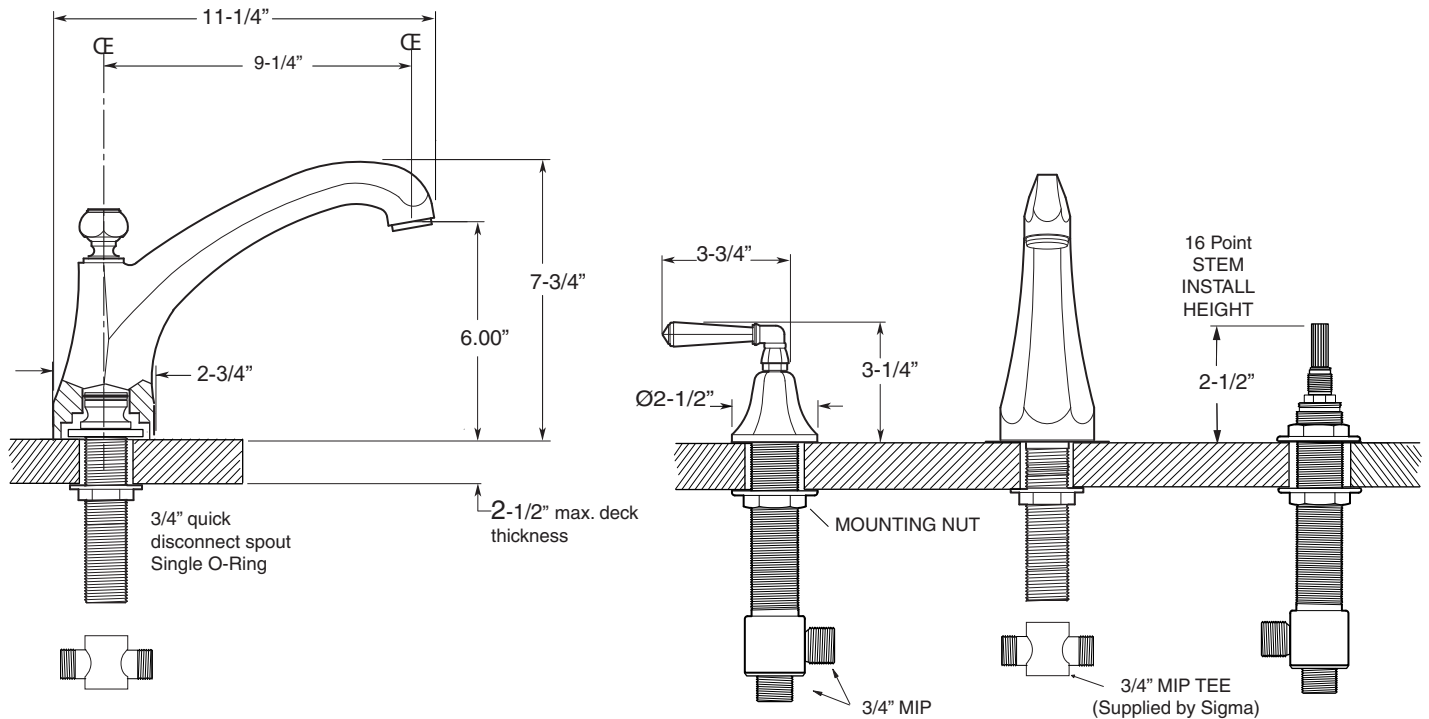

FEATURES:

- All brass construction.
- 3/4" valve bodies with 16 PT. 1/4-turn ceramic disc cartridge.
  - 18.30.017 Cold, 18.30.018 Hot
- Available in all finishes. Warranty varies according to finish.

## 720 Series 3-Hole Roman Tub Set with Valencia Handle

**1.727477**

1.727477T - Trim Only

18.30.006 - Rough Kit

NOTE: Spout and valves install through 1-1/4" diameter holes.  
Plumber to provide 3/4" supply lines to valves